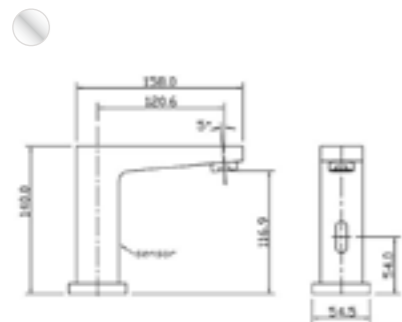

Commercial Range

YSW2912-01 Chrome
Auto Stop Taps
Water Rating: 5 Star, 6.5L/Min
SKU:NR291201CH
Colours Available:

Caravan Range