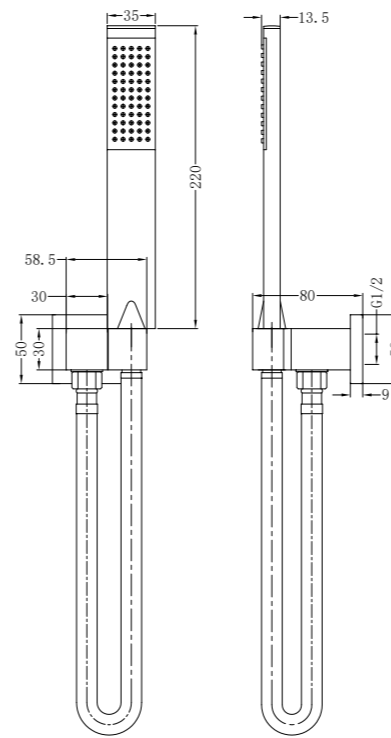

YSW309 Chrome

Vibe Shower On Bracket
Water Rating: 3 Star, 9L/Min
SKU:NR309CH
Colours Available: