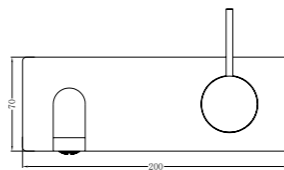

YSW2219-07B Brushed Gold

Wall Basin Mixer Handle Up 160/185/230mm
Water Rating: 5 Star, 6L/Min
160mm SKU:NR221907b160BG
185mm SKU:NR221907b185BG
230mm SKU:NR221907b230BG
Colours Available: