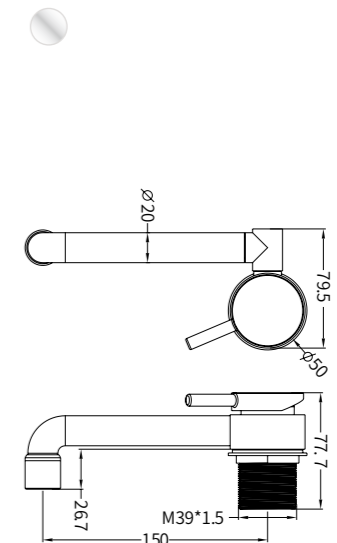

YSW2015-07 Chrome
Disable Handle Only
Water Rating: 5 Star, 6L/Min
SKU:NR201507CH
Colours Available: