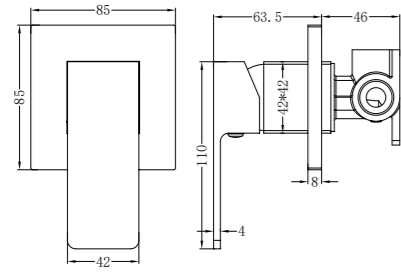

YSW3015-09 Matte Black

Shower Mixer
SKU:NR301509MB
Colours Available: