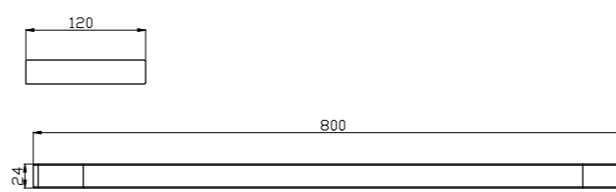

8030D Gun Metal Grey

Double Towel Rail 800mm
SKU:NR8030dGM
Colours Available: