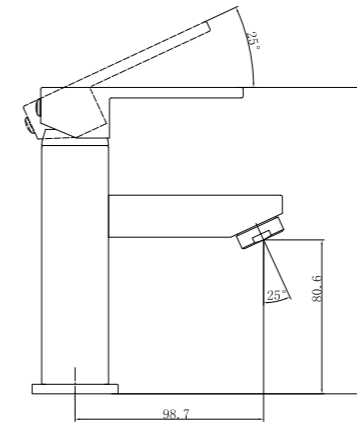

YSW2007-01 Chrome

Basin Mixer
Water Rating: 4 Star, 7.5L/Min
SKU:NR200701CHz
Colours Available: