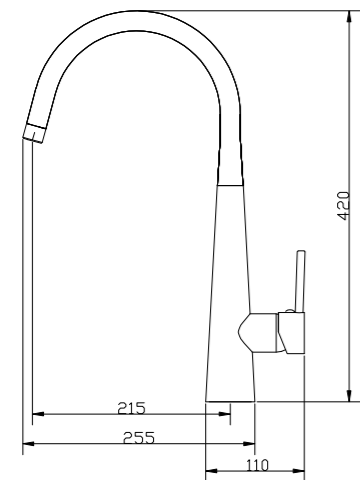

2283 Chrome

Ava Sink Mixer (35mm Cartridge)
Water Rating: 5 Star, 6L/Min
SKU:NR2283CH
Colours Available: