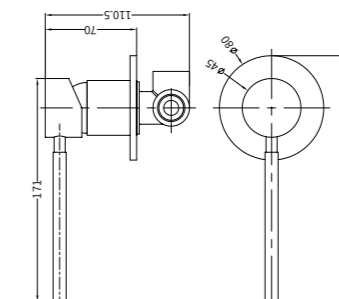

YSW2508-09D Chrome

Care Mixer
SKU:NR250809dCH
Colours Available: