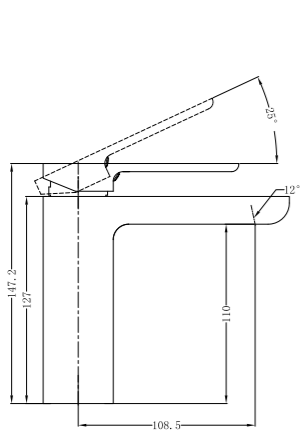

YSW2813-01 Matte Black

Basin Mixer
Water Rating: 5 Star, 6L/Min
SKU:NR281301MB
Colours Available: