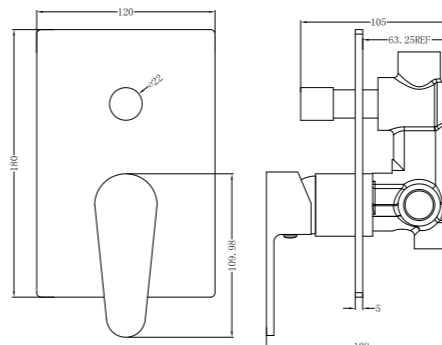

YSW2214-09A White

Shower Mixer with Divertor
SKU:NR221409aWH
Colours Available: