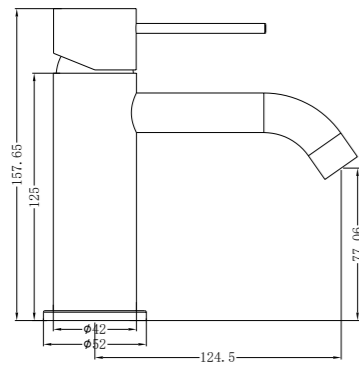

YSW2219-01 Brushed Gold

Basin Mixer
Water Rating: 5 Star, 5L/Min
SKU:NR221901BG
Colours Available: