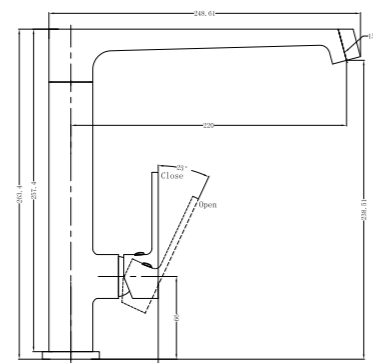

YSW2214-07 Matte Black

Kitchen Mixer
Water Rating: 5 Star, 6L/Min
SKU:NR221407MB
Colours Available: