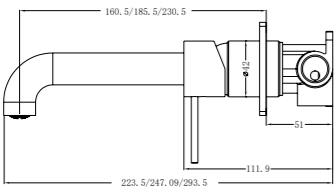

YSW2219-07A Chrome

Wall Basin Mixer 160/185/230mm
Water Rating: 5 Star, 6L/Min
160mm SKU:NR221907a160CH
185mm SKU:NR221907a185CH
230mm SKU:NR221907a230CH
Colours Available: