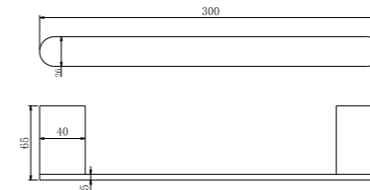

9080 Brushed Rose Gold

Hand Towel Rail
SKU:NR9080BRG
Colours Available: