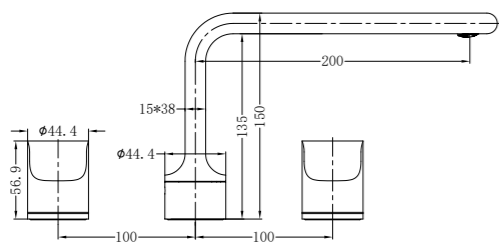

YSW2017-03 Chrome

Bath Set
SKU:NR201703CH
Colours Available: