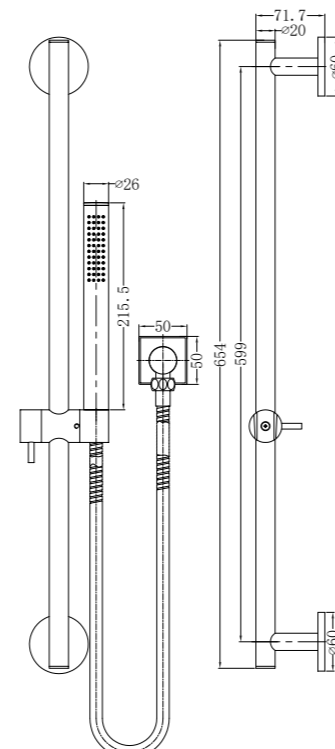

YSW311 Chrome

Dolce Shower Rail With Slim Hand Shower
Water Rating: 3 Star, 9L/Min
SKU:NR311CH
Colours Available: