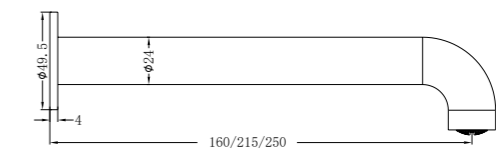

YSW2219-03 Brushed Gold

Basin/Bath Spout Only 160/215/250mm
Water Rating: 5 Star, 6L/Min
160mm SKU:NR221903160BG
215mm SKU:NR221903215BG
250mm SKU:NR221903250BG
Colours Available: