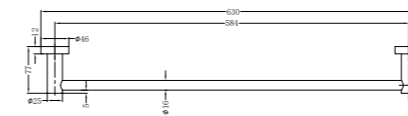

1924 Matte Black

Single Towel Rail 600mm
SKU:NR1924MB
Colours Available: