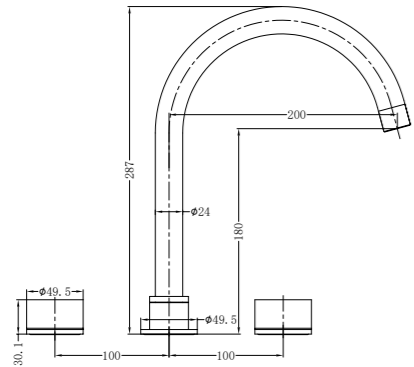

YSW2117-07 Matte Black

Kitchen Set
Water Rating: 5 Star, 6L/Min
SKU:NR211707MB
Colours Available: