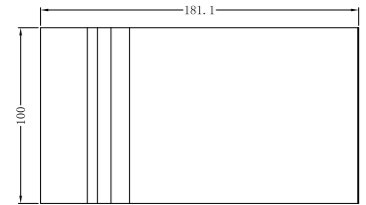

YSW203 Chrome

Waterfall Spout
SKU:NR203CH
Colours Available: