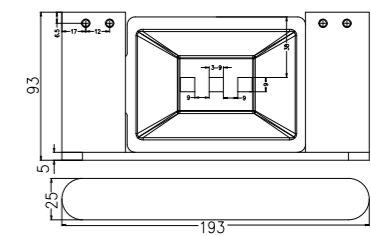

9081 Matte Black

Soap Dish Holder
SKU:NR9081MB
Colours Available: