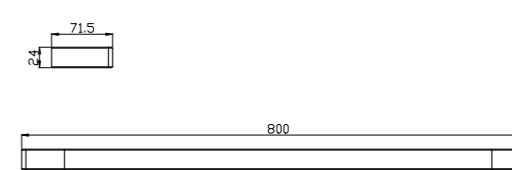

8030 Gun Metal Grey

Single Towel Rail 800mm
SKU:NR8030GM
Colours Available: