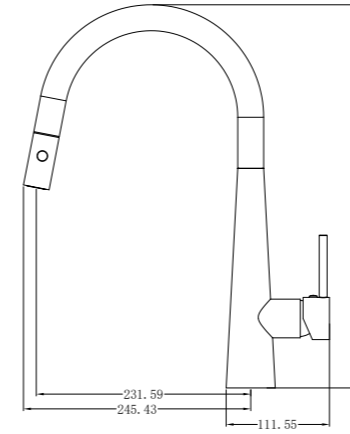

YSW5810-09C Gun Metal Grey

Dolce Pull Out Sink Mixer With Vegie Spray
Water Rating: 5 Star, 6L/Min
SKU:NR581009cGM
Colours Available: