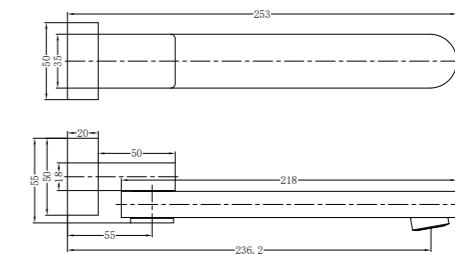

YSW207 Brushed Nickel

Swivel Bath Spout
SKU:NR207BN
Colours Available: