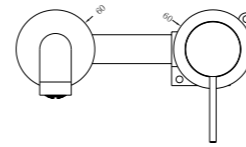

YSW2219-07C Chrome

Wall Basin Mixer
Separate Back Plate 160/185/230mm Spout
Water Rating: 5 Star, 6L/Min
160mm SKU:NR221907c160CH
185mm SKU:NR221907c185CH
230mm SKU:NR221907c230CH
Colours Available: