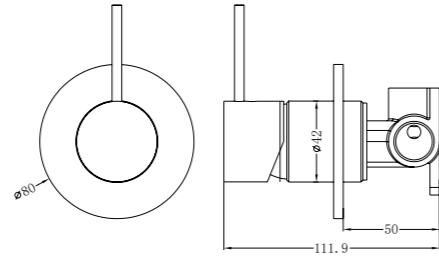

YSW2219-09B Brushed Nickel

Shower Mixer Handle Up
SKU:NR221909bBN
Colours Available: