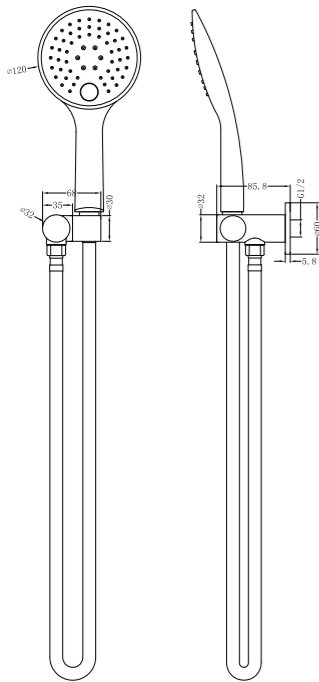

YSW305 Matte Black

Rain 3 Function Rail Shower Bracket
Water Rating: 3 Star, 6L/Min
SKU:NR305MB
Colours Available: