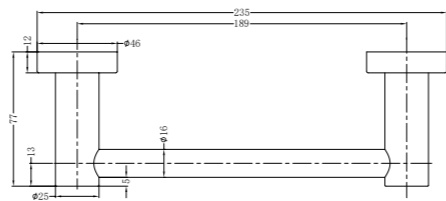

1980A Brushed Gold

Hand Towel Rail
SKU:NR1980aBG
Colours Available: