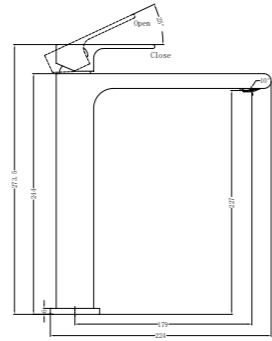

YSW3215-01A Matte Black

Tall Basin Mixer
Water Rating: 5 Star, 5L/Min
SKU:NR321501aMB
Colours Available: