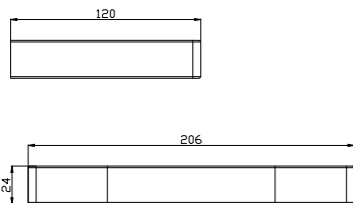

8081 Chrome

Soap Dish Holder
SKU:NR8081CH
Colours Available: