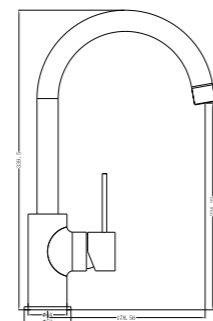

YSW2219-07 Brushed Nickel

Kitchen Mixer
Water Rating: 6 Star, 4.5L/Min
SKU:NR221907BN
Colours Available: