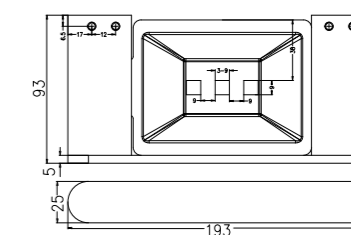

9081 Chrome

Soap Dish Holder
SKU:NR9081CH
Colours Available: