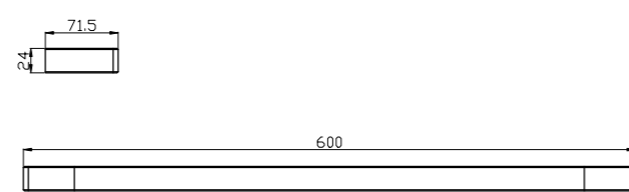

**8030 Gun Metal Grey**

Single Towel Rail 800mm  
SKU:NR8030GM  
Colours Available:

**8081 Gun Metal Grey**

Soap Dish Holder  
SKU:NR8081GM  
Colours Available:

**8024 Gun Metal Grey**

Single Towel Rail 600mm  
SKU:NR8024GM  
Colours Available: