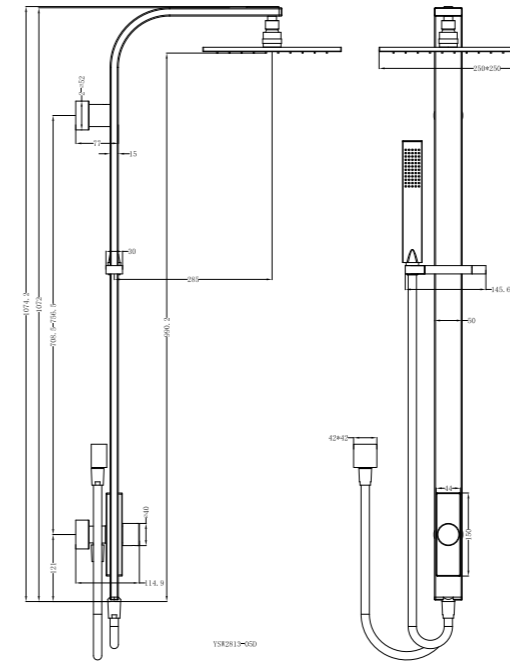

YSW2813-05D Chrome

Rain Square Shower Set Double Hose
Water Rating: 3 Star, 8.5L/Min
SKU:NR281305dCH
Colours Available: