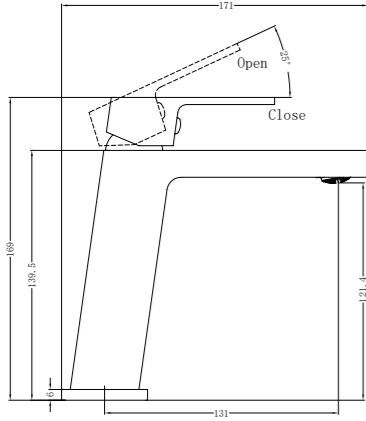

YSW3015-01 Matte Black

Basin Mixer Angle Spout
Water Rating: 5 Star, 5L/Min
SKU:NR301501MB
Colours Available: