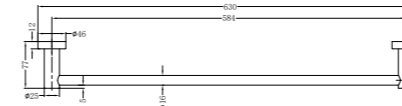

1924 Brushed Nickel

Single Towel Rail 600mm
SKU:NR1924BN
Colours Available: