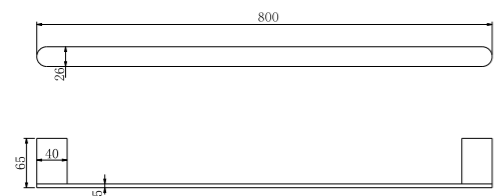

**9080 Matte Black**

Hand Towel Rail  
 SKU:NR9080MB  
 Colours Available:

**9024 Matte Black**

Single Towel Rail 600mm  
SKU:NR9024MB  
Colours Available:

**9030 Matte Black**

Single Towel Rail 800mm  
SKU:NR9030MB  
Colours Available: