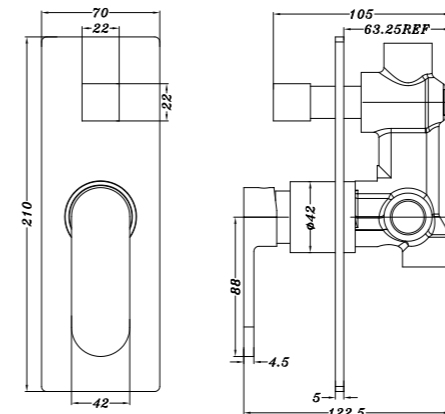

YSW3013-09A Matte Black

Shower Mixer With Divertor
SKU:NR301309aMB
Colours Available: