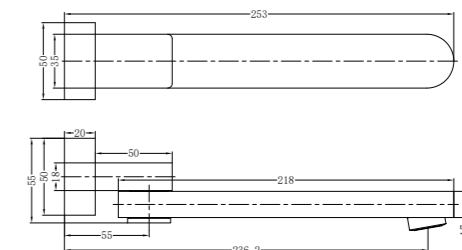

YSW207 Chrome

Swivel Bath Spout
SKU:NR207CH
Colours Available: