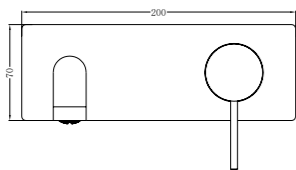

YSW2219-07A Brushed Gold

Wall Basin Mixer 160/185/230mm
Water Rating: 5 Star, 6L/Min
160mm SKU:NR221907a180BG
185mm SKU:NR221907a185BG
230mm SKU:NR221907a230BG
Colours Available: