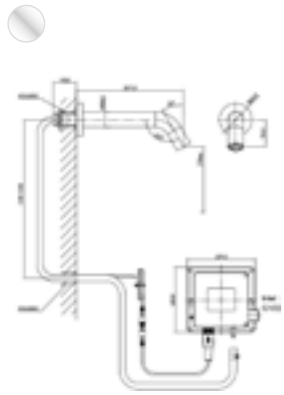

Commercial Range

YSW401 Chrome
Wallmount Sensor Taps
Water Rating: 6 Star, 4.5L/Min
SKU:NR401CH
Colours Available: