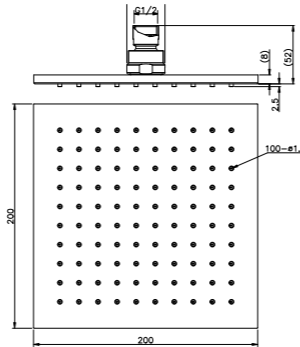

ROB1003 Chrome

250mm Square Shower Head
Water Rating: 3 Star, 9L/Min
SKU:NRROB1003CH
Colours Available: