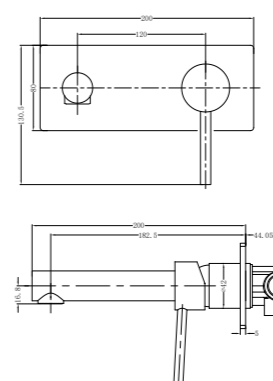

YSW2508-07A Chrome

Wall Basin Mixer (Straight Spout)
Water Rating: 5 Star, 6L/Min
SKU:NR250807aCH
Colours Available: