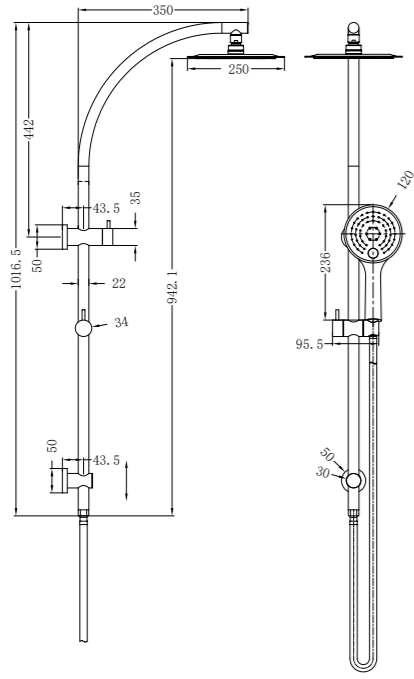

YSW2807-05E Matte Black

Dolce Shower Column Set
Water Rating: 3 Star, 8.5L/Min
SKU:NR280705eMB
Colours Available: