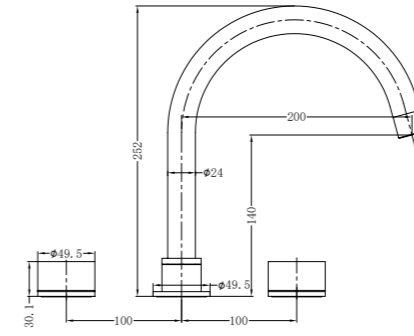

YSW2117-03 Brushed Nickel

Bath Set
SKU:NR211703BN
Colours Available: