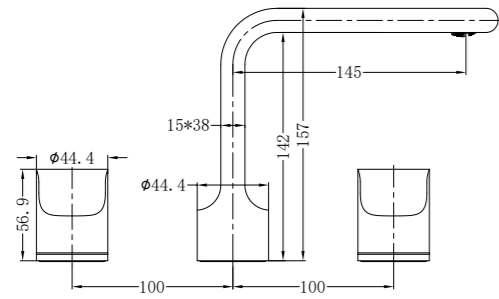

YSW2017-01 Chrome

Basin Set
Water Rating: 6 Star, 4.5L/Min
SKU:NR201701CH
Colours Available: