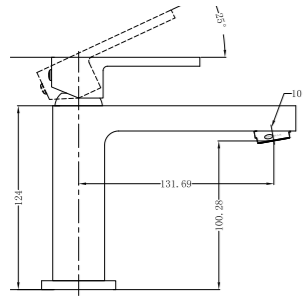

YSW3013-01 Matte Black

Basin Mixer
Water Rating: 5 Star, 6L/Min
SKU:NR301301MB
Colours Available: