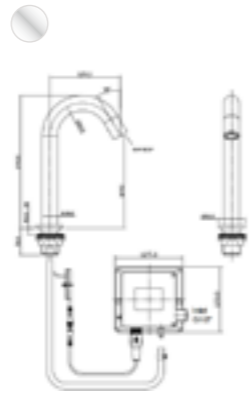

Commercial Range

YSW403 Chrome
Electronic Basin Tap
Water Rating: 6 Star, 6L/Min
SKU:NR403CH
Colours Available:

Caravan Range