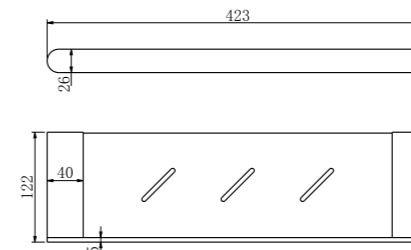

9087A Chrome

Shower Shelf
SKU:NR9087aCH
Colours Available: