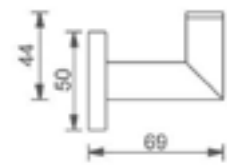

3682 Chrome

Robe Hook
SKU:NR3682CH
Colours Available: