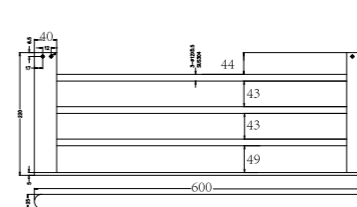

9089 Brushed Nickel

Towel Rack
SKU:NR9089BN
Colours Available: