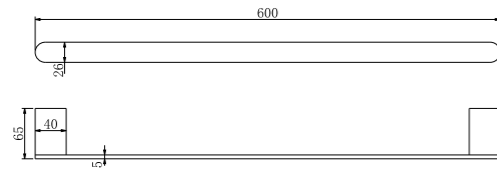

**9080 Matte Black**

Hand Towel Rail  
 SKU:NR9080MB  
 Colours Available:

**9024 Matte Black**

Single Towel Rail 600mm  
SKU:NR9024MB  
Colours Available:

**9030 Matte Black**

Single Towel Rail 800mm  
SKU:NR9030MB  
Colours Available: