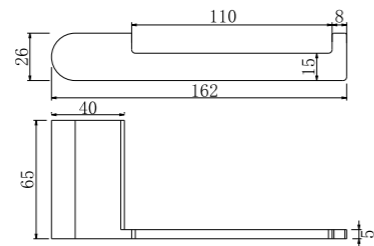

9086 Brushed Rose Gold

Toilet Roll Holder
SKU:NR9086BRG
Colours Available: