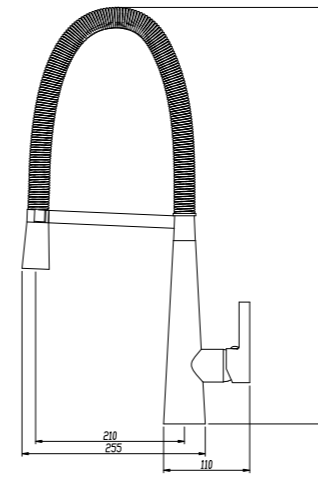

FD0029-CCT Chrome

Macro Pull Out Sink Mixer
Water Rating: 5 Star, 6L/Min
SKU:NR130017CH
Colours Available: