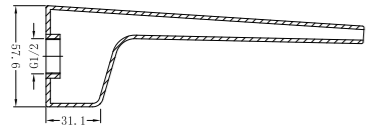

YSW203 Chrome

Waterfall Spout
SKU:NR203CH
Colours Available: