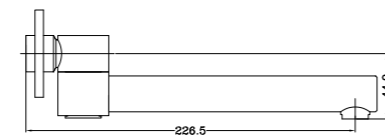

YSW202 Chrome

Wall Mounted Swivel Bath Spout
SKU:NR202CH
Colours Available: