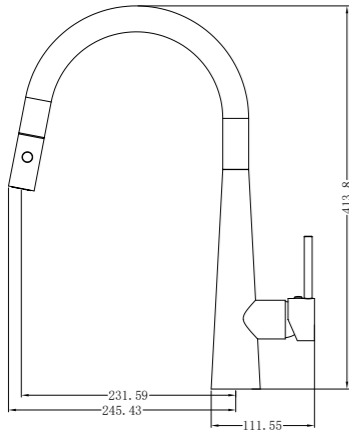

YSW5810-09C Matte Black

Dolce Pull Out Sink Mixer With Vegie Spray
Water Rating: 5 Star, 6L/Min
SKU:NR581009cMB
Colours Available: