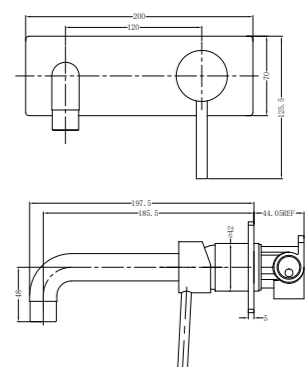

YSW2508-07B Chrome

Wall Basin Mixer (Stylish Spout)
Water Rating: 5 Star, 6L/Min
SKU:NR250807bCH
Colours Available: