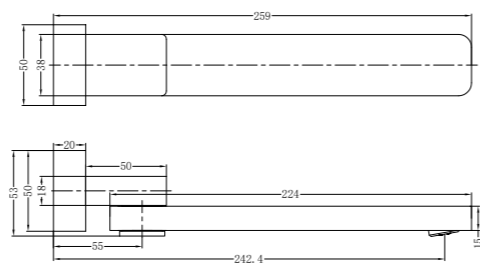

YSW206 Chrome

Swivel Bath Spout
SKU:NR206CH
Colours Available: