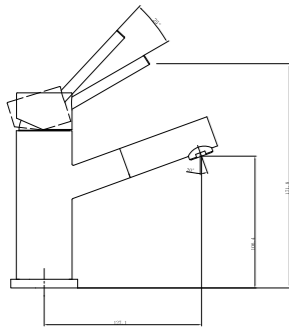

YSW2508-01 Chrome

Basin Mixer Angle Spout
Water Rating: 4 Star, 7.5L/Min
SKU:NR250801CH
Colours Available: