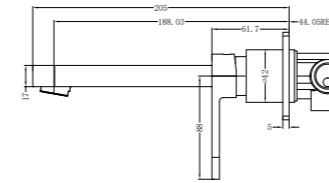

YSW3013-07A Chrome White

Wall Basin Mixer
Water Rating: 5 Star, 6L/Min
SKU:NR301307aCW
Colours Available: