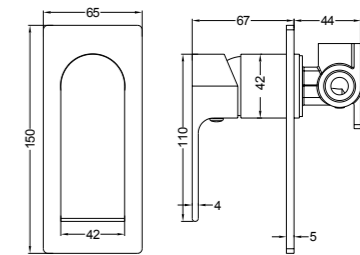

YSW3215-09 Chrome

Shower Mixer
SKU:NR321509CH
Colours Available: