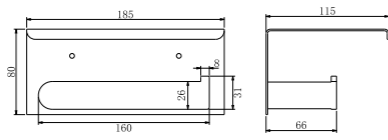

9086A Gun Metal Grey

Toilet Roll Holder
SKU:NR9086aGM
Colours Available: