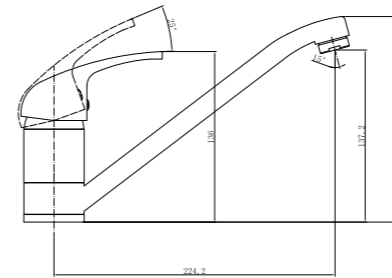

YSW1100-07 Chrome

Kitchen Mixer
Water Rating: 4 Star, 7.5L/Min
SKU:NR110007CH
Colours Available: