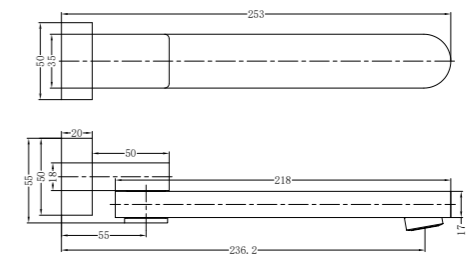

YSW207 Matte Black

Swivel Bath Spout
SKU:NR207MB
Colours Available: