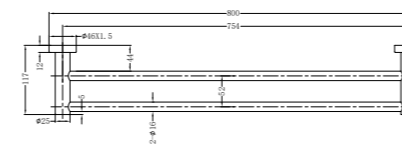

**1980 Brushed Gold**

Towel Ring  
SKU:NR1980BG  
Colours Available:

**1924D Brushed Gold**

Double Towel Rail 600mm  
SKU:NR1924dBG  
Colours Available:

**1930D Brushed Gold**

Double Towel Rail 800mm  
SKU:NR1930dBG  
Colours Available: