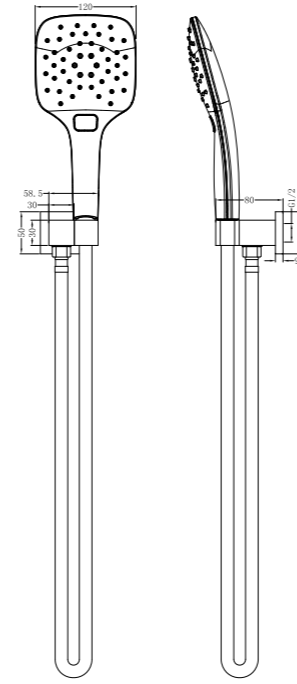

YSW306 Chrome

Rain 3 Function Rail Shower Bracket
Water Rating: 3 Star, 8.5L/Min
SKU:NR306CH
Colours Available: