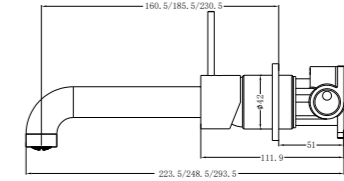

YSW2219-07D Matte Black

Wall Basin Mixer Handle Up
Separate Back Plate 160/185/230mm Spout
Water Rating: 5 Star, 6L/Min
160mm SKU:NR221907d160MB
185mm SKU:NR221907d185MB
230mm SKU:NR221907d230MB
Colours Available: