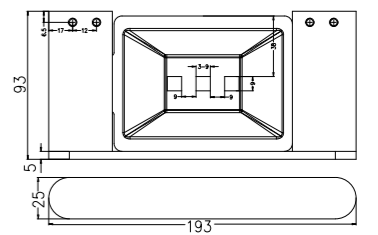

9081 Gun Metal Grey

Soap Dish Holder
SKU:NR9081GM
Colours Available: