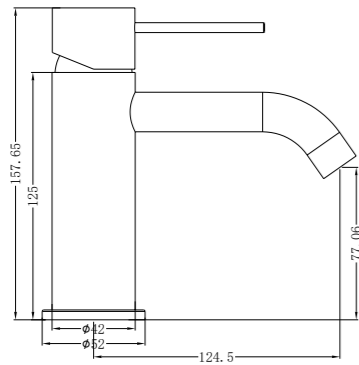

**YSW2219-01A Matte Black**

Tall Basin Mixer  
 Water Rating: 5 Star, 5L/Min  
 SKU:NR221901aMB  
 Colours Available:

**YSW2219-07C Matte Black**

Wall Basin Mixer  
 Separate Back Plate 160/185/230mm Spout  
 Water Rating: 5 Star, 6L/Min  
 160mm SKU:NR221907c160MB  
 185mm SKU:NR221907c185MB  
 230mm SKU:NR221907c230MB  
 Colours Available: