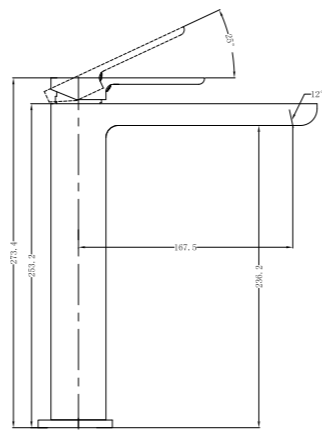

YSW2813-07 Matte Black

Kitchen Mixer
Water Rating: 5 Star, 6L/Min
SKU:NR281307MB
Colours Available: