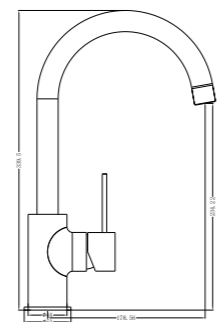

YSW2219-07 Gun Metal Grey

Kitchen Mixer
Water Rating: 6 Star, 4.5L/Min
SKU:NR221907GM
Colours Available: