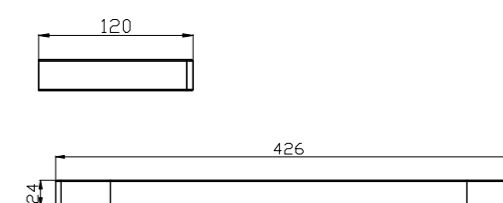

8087A Gun Metal Grey

Metal Shelf
SKU:NR8087aGM
Colours Available: