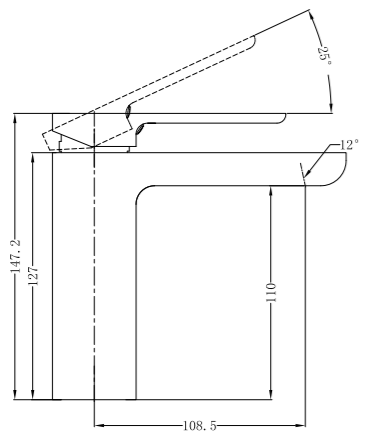

YSW2813-01 Chrome

Basin Mixer
Water Rating: 5 Star, 6L/Min
SKU:NR281301CH
Colours Available: