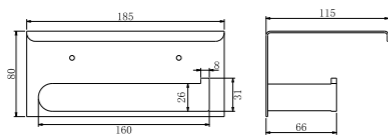

9086A Brushed Nickel

Toilet Roll Holder
SKU:NR9086aBN
Colours Available: