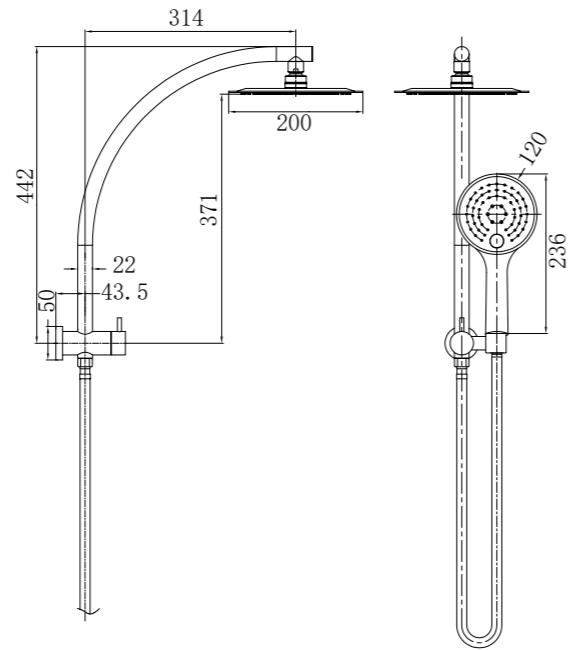

**YSW2007-05C Chrome**

Vibe Shower Column Set Short  
 Water Rating: 3 Star, 9L/Min  
 SKU:NR200705cCH  
 Colours Available:

**YSW2508-05B Chrome**

Dolce 2 in 1 Shower  
 Water Rating: 3 star, 9L/Min  
 SKU:NR250805bCH  
 Colours Available: