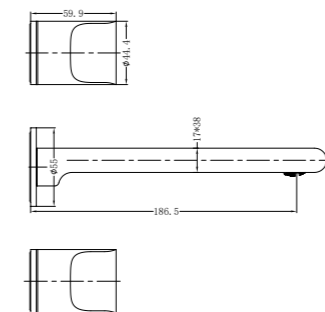

YSW2017-07A Brushed Rose Gold

Wall Basin Set
Water Rating: 6 Star, 4.5L/Min
SKU:NR201707aBRG
Colours Available: