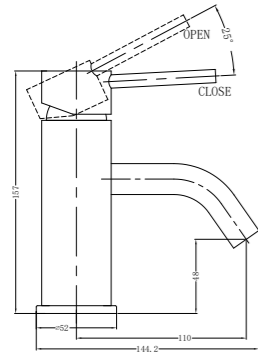

YSW2508-02A Brushed Nickel

Basin Mixer Stylish Spout
Water Rating: 5 Star, 6L/Min
SKU:NR250802aBN
Colours Available: