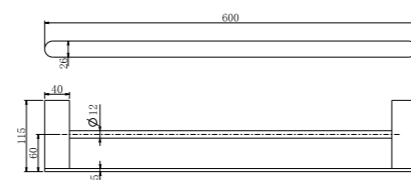

9024D Gun Metal Grey

Double Towel Rail 600mm
SKU:NR9024dGM
Colours Available: