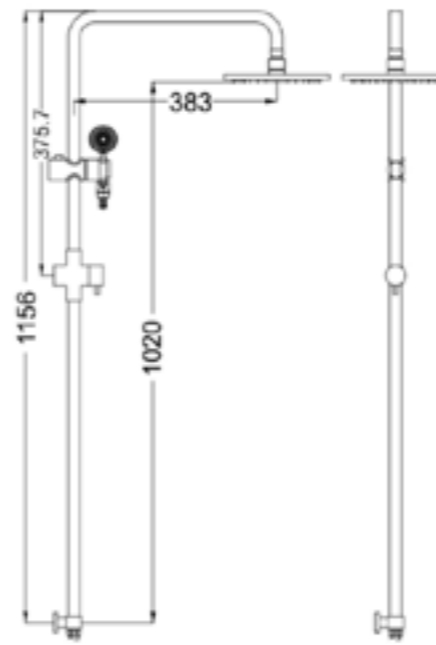

YSW2807-05C Chrome

Dolce Round Shower Set
Water Rating: 3 Star, 8.5L/Min
SKU:NR280705cCH
Colours Available: