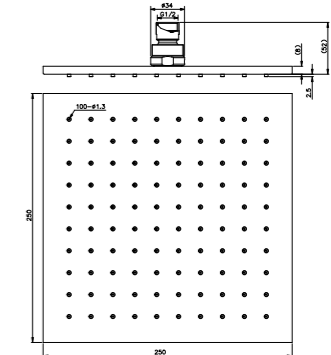

ROB1003 Gun Metal Grey

250mm Square Shower Head
Water Rating: 3 Star, 9L/Min
SKU:NRROB1003GM
Colours Available: