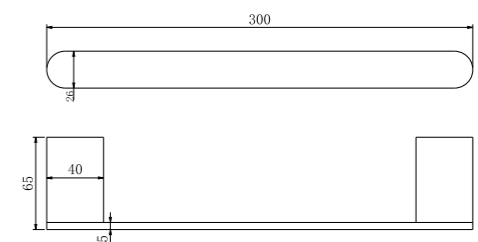

**9080 Matte Black**

Hand Towel Rail  
 SKU:NR9080MB  
 Colours Available:

**9024 Matte Black**

Single Towel Rail 600mm  
SKU:NR9024MB  
Colours Available:

**9030 Matte Black**

Single Towel Rail 800mm  
SKU:NR9030MB  
Colours Available: