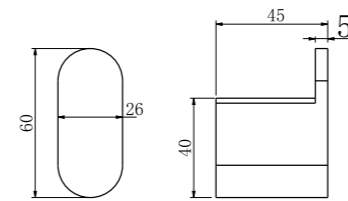

9082 Chrome

Robe Hook
SKU:NR9082CH
Colours Available: