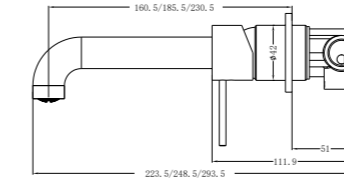

**YSW2219-01A Matte Black**

Tall Basin Mixer  
 Water Rating: 5 Star, 5L/Min  
 SKU:NR221901aMB  
 Colours Available:

**YSW2219-07C Matte Black**

Wall Basin Mixer  
 Separate Back Plate 160/185/230mm Spout  
 Water Rating: 5 Star, 6L/Min  
 160mm SKU:NR221907c160MB  
 185mm SKU:NR221907c185MB  
 230mm SKU:NR221907c230MB  
 Colours Available: