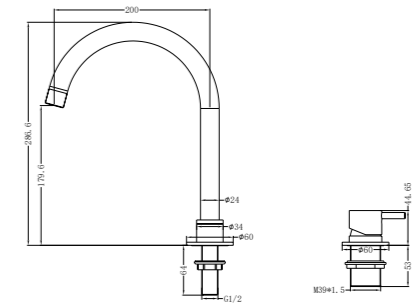

YSW2219-01B Brushed Gold

Hob Basin Mixer Round Spout
Water Rating: 6 Star, 4.5L/Min
SKU:NR221901bBG
Colours Available: