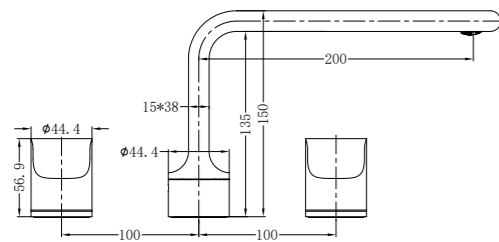

YSW2017-03 Gun Metal Grey

Bath Set
SKU:NR201703GM
Colours Available: