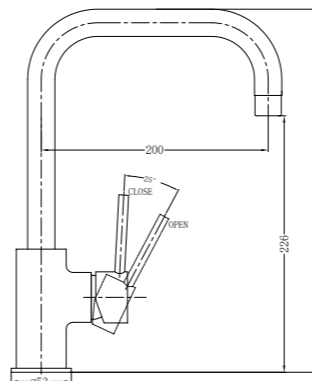

YSW2508-06 Chrome

Kitchen Mixer Square Shape
Water Rating: 5 Star, 6L/Min
SKU:NR250806CH
Colours Available: