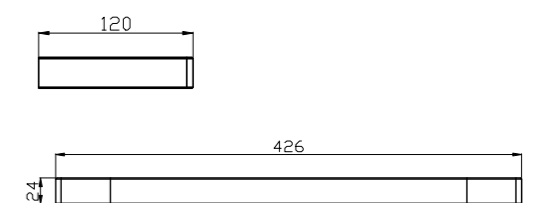

8087A Chrome

Metal Shelf
SKU:NR8087aCH
Colours Available: