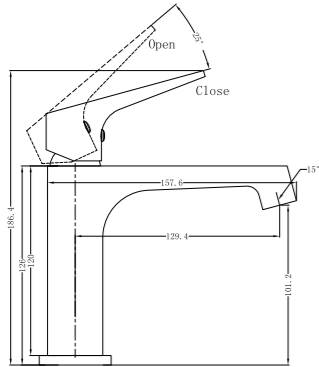

YSW2214-01 Chrome

Basin Mixer
Water Rating: 5 Star, 6L/Min
SKU:NR221401CH
Colours Available: