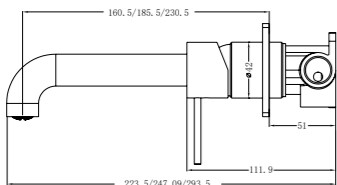

YSW2219-07A Brushed Gold

Wall Basin Mixer 160/185/230mm
Water Rating: 5 Star, 6L/Min
160mm SKU:NR221907a180BG
185mm SKU:NR221907a185BG
230mm SKU:NR221907a230BG
Colours Available: