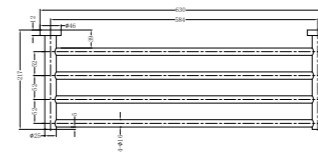

1989 Brushed Gold

Towel Rack
SKU:NR1989BG
Colours Available: