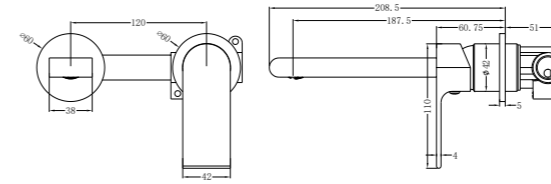

YSW3215-09E Brushed Nickel

Wall Basin Mixer Separate Back Plate
Water Rating: 5 Star, 5L/Min
SKU:NR321509eBN
Colours Available: