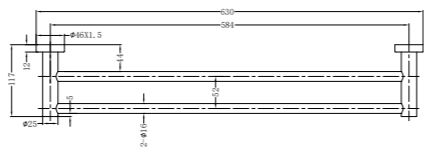

**1930D Brushed Nickel**

Double Towel Rail 800mm  
SKU:NR1930dBN  
Colours Available:

**1930 Brushed Nickel**

Single Towel Rail 800mm  
SKU:NR1930BN  
Colours Available:

**1987A Brushed Nickel**

Shower Shelf  
SKU:NR1987aBN  
Colours Available: