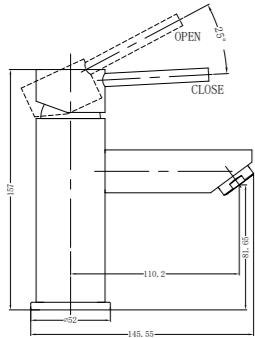

YSW2508-02 Matte Black

Basin Mixer Straight Spout
Water Rating: 5 Star, 6L/Min
SKU:NR250802MB
Colours Available: