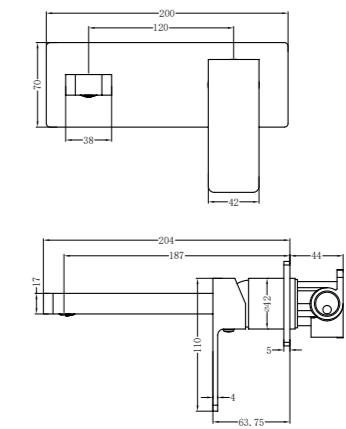

YSW3015-07A Chrome

Wall Basin Mixer
Water Rating: 5 Star, 5L/Min
SKU:NR301507aCH
Colours Available: