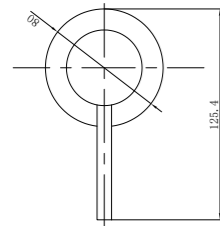

YSW2508-09 Chrome

Shower Mixer
SKU:NR250809CH
Colours Available: