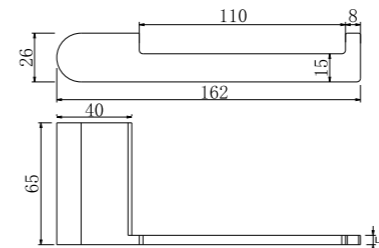

9086 Chrome

Toilet Roll Holder
SKU:NR9086CH
Colours Available: