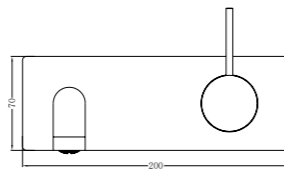

YSW2219-07B Brushed Nickel

Wall Basin Mixer Handle Up 160/185/230mm
Water Rating: 5 Star, 6L/Min
160mm SKU:NR221907b160BN
185mm SKU:NR221907b185BN
230mm SKU:NR221907b230BN
Colours Available: