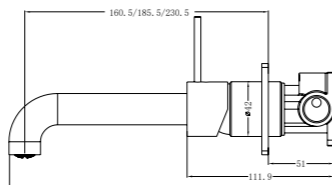

YSW2219-07B Brushed Gold

Wall Basin Mixer Handle Up 160/185/230mm
Water Rating: 5 Star, 6L/Min
160mm SKU:NR221907b160BG
185mm SKU:NR221907b185BG
230mm SKU:NR221907b230BG
Colours Available: