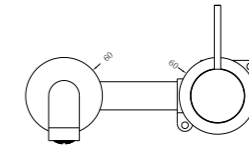

YSW2219-07D Brushed Nickel

Wall Basin Mixer Handle Up
Separate Back Plate 160/185/230mm Spout
Water Rating: 5 Star, 6L/Min
160mm SKU:NR221907d160BN
185mm SKU:NR221907d185BN
230mm SKU:NR221907d230BN
Colours Available: