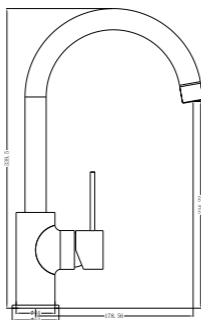

YSW2219-07 Brushed Gold

Kitchen Mixer
Water Rating: 6 Star, 4.5L/Min
SKU:NR221907BG
Colours Available: