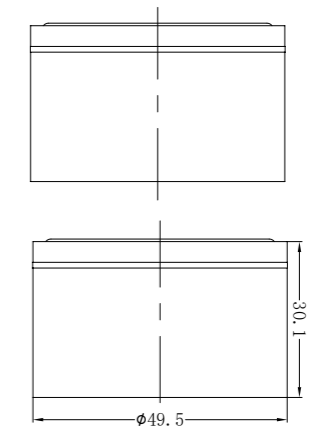

YSW2117-09 Brushed Nickel

Wall Top Assemblies
SKU:NR211709BN
Colours Available: