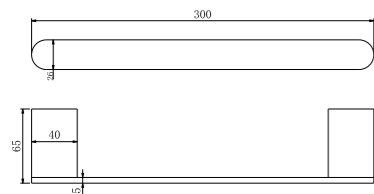

9080 Brushed Nickel

Hand Towel Rail
SKU:NR9080BN
Colours Available: