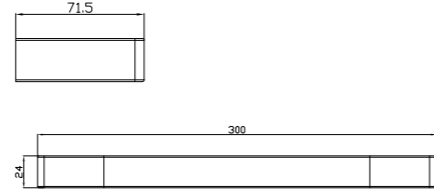

8080 Chrome

Hand Towel Rail
SKU:NR8080CH
Colours Available: