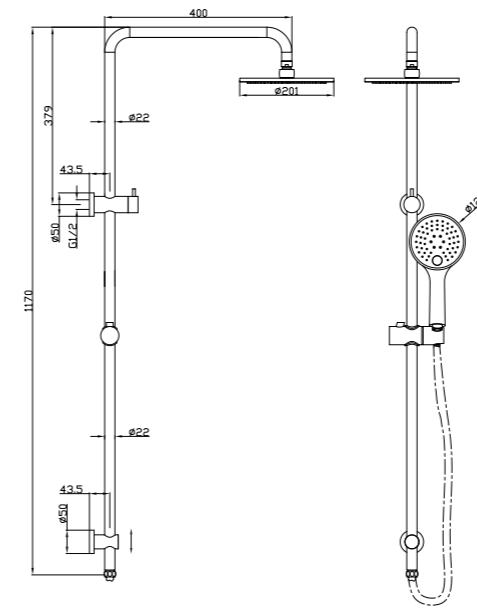

YSW2508-05A Brushed Gold

Dolce/Mecca Shower Set
Water Rating: 3 Star, 9L/Min
SKU:NR250805aBG
Colours Available: