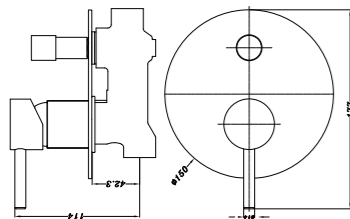

YSW2508-09A Chrome

Shower Mixer With Divertor
SKU:NR250809aCH
Colours Available: