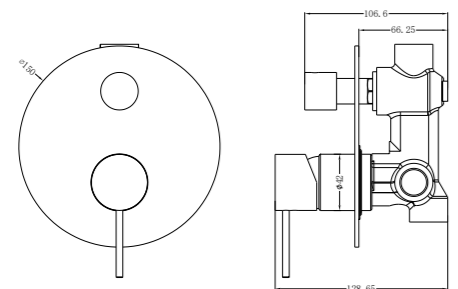

YSW2219-09A Brushed Nickel

Shower Mixer With Divertor
SKU:NR221909aBN
Colours Available: