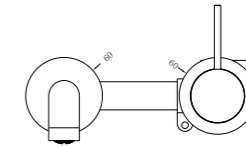

YSW2219-07D Matte Black

Wall Basin Mixer Handle Up
Separate Back Plate 160/185/230mm Spout
Water Rating: 5 Star, 6L/Min
160mm SKU:NR221907d160MB
185mm SKU:NR221907d185MB
230mm SKU:NR221907d230MB
Colours Available: