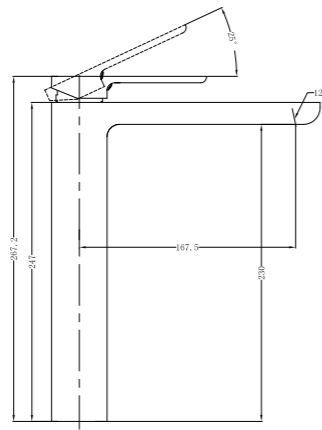

YSW2813-01A Matte Black

Tall Basin Mixer
Water Rating: 5 Star, 6L/Min
SKU:NR281301aMB
Colours Available: