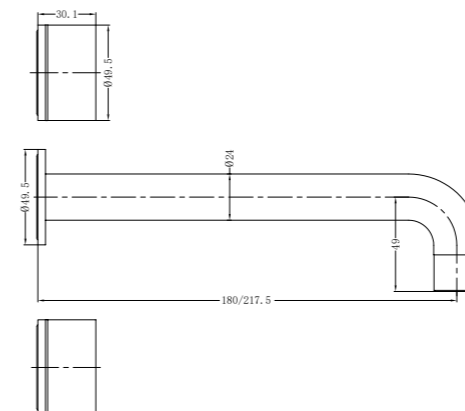

YSW2117-07A Chrome

Wall Basin Set 180/217mm
Water Rating: 5 Star, 6L/Min
180mm SKU:NR211707a180CH
217mm SKU:NR211707a217CH
Colours Available: