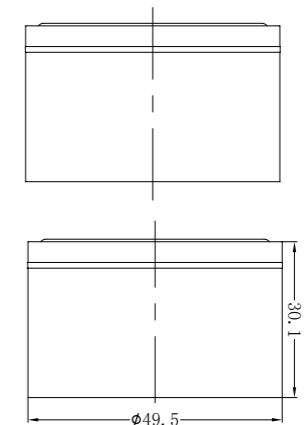

YSW2117-09 Matte Black

Wall Top Assemblies
SKU:NR211709MB
Colours Available: