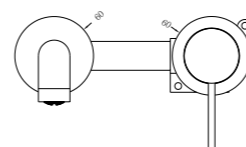

YSW2219-07C Gun Metal Grey

Wall Basin Mixer
Separate Back Plate 160/185/230mm Spout
Water Rating: 5 Star, 6L/Min
160mm SKU:NR221907c160GM
185mm SKU:NR221907c185GM
230mm SKU:NR221907c230GM
Colours Available: