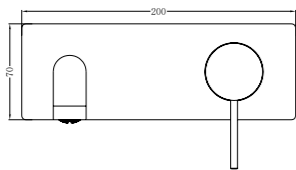

YSW2219-07A Brushed Nickel

Wall Basin Mixer 160/185/230mm
Water Rating: 5 Star, 6L/Min
160mm SKU:NR221907a160BN
185mm SKU:NR221907a185BN
230mm SKU:NR221907a230BN
Colours Available: