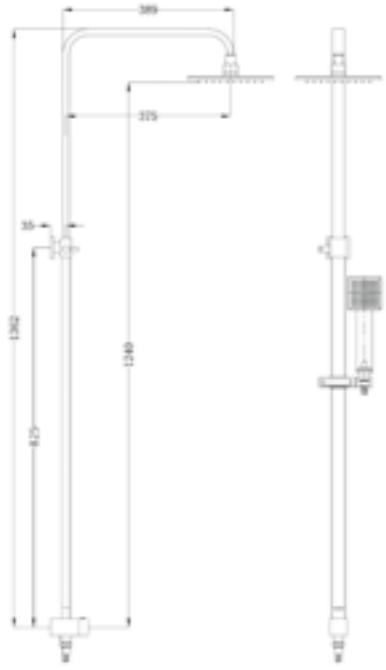

**YSW2007-05A Chrome**

Vibe Shower Set(Combine with Shower Mixer)  
 Water Rating: 3 Star, 8.5L/Min  
 SKU:NR200705aCH  
 Colours Available:

**YSW2007-05B Bottom Inlet Chrome**

Vibe Square Shower Set Bottom Inlet  
 Water Rating: 3 star, 9L/Min  
 SKU:NR200705bbCH  
 Colours Available: