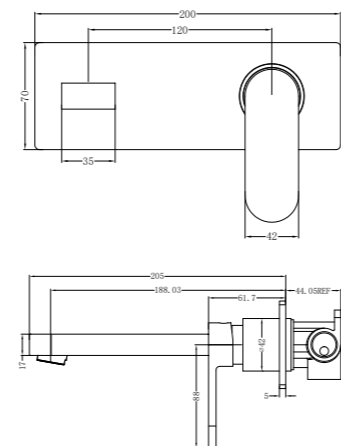

YSW3013-07A Matte Black

Wall Basin Mixer
Water Rating: 5 Star, 6L/Min
SKU:NR301307aMB
Colours Available: