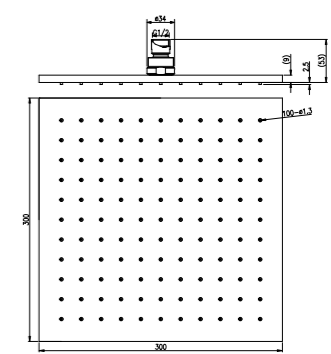

**ROB1202 Matte Black**

300mm Square Shower Head  
Water Rating: 3 Star, 9L/Min  
SKU:NRROB1202MB  
Colours Available:

**ROBo803 Matte Black**

200mm Square Shower Head  
Water Rating: 3 Star, 9L/Min  
SKU:NRROB0803MB  
Colours Available: