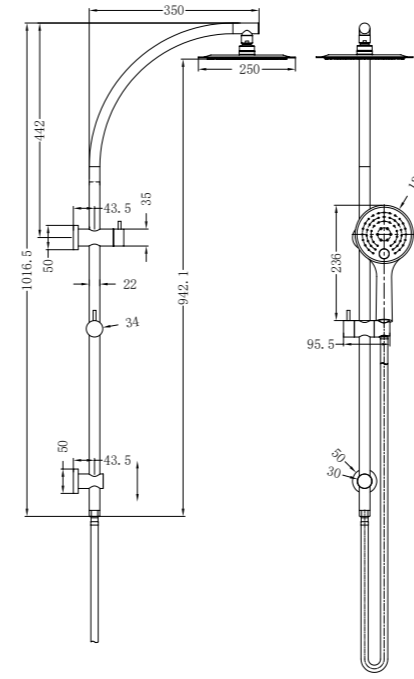

YSW2807-05E Brushed Nickel

Dolce Shower Column Set
Water Rating: 3 Star, 8.5L/Min
SKU:NR280705eBN
Colours Available: