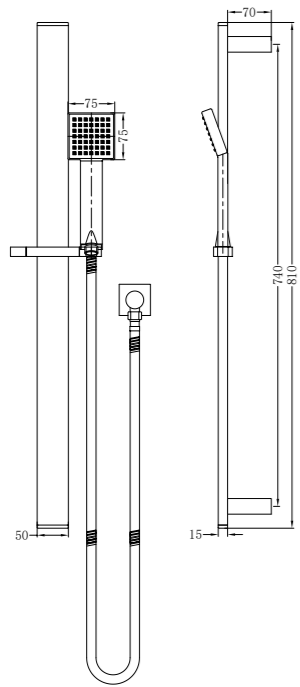

YSW301 Chrome

Vibe Square Rail Shower
Water Rating: 3 Star, 8.5L/Min
SKU:NR301CH
Colours Available: