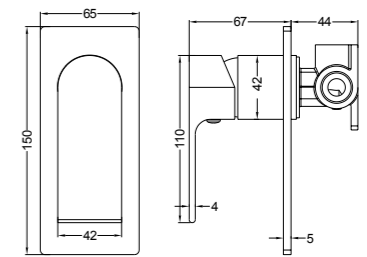

YSW3215-09 Matte Black

Shower Mixer
SKU:NR321509MB
Colours Available: