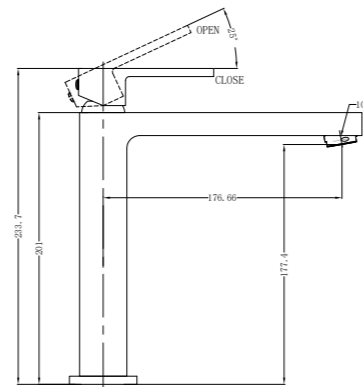

YSW3013-07 Chrome White

Kitchen Mixer
Water Rating: 5 Star, 6L/Min
SKU:NR301307CW
Colours Available: