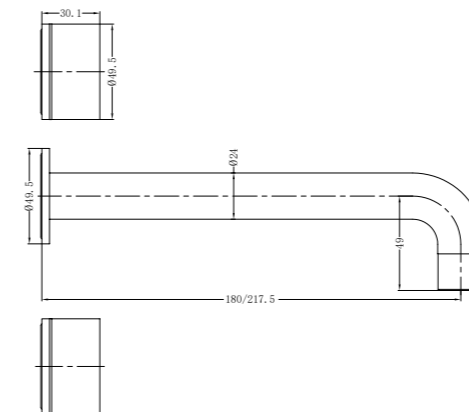

YSW2117-07A Matte Black

Wall Basin Set 180/217mm
Water Rating: 5 Star, 6L/Min
180mm SKU:NR211707a180MB
217mm SKU:NR211707a217MB
Colours Available: