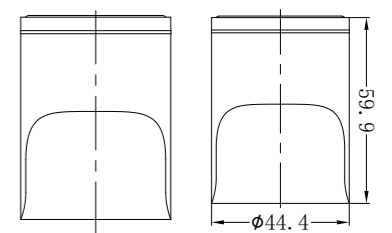

YSW2017-09 Brushed Rose Gold

Wall Top Assemblies
SKU:NR201709BRG
Colours Available: