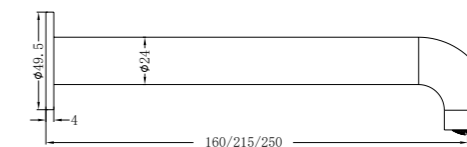

YSW2219-03 Gun Metal Grey

Basin/Bath Spout Only 160/215/250mm
Water Rating: 5 Star, 6L/Min
160mm SKU:NR221903160GM
215mm SKU:NR221903215GM
250mm SKU:NR221903250GM
Colours Available: