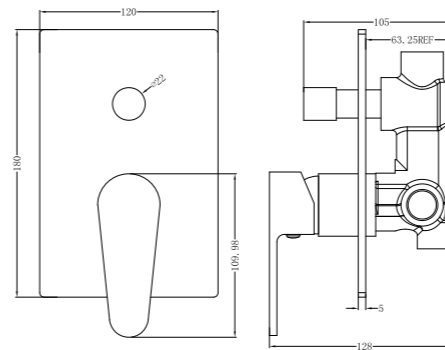

YSW2214-09A Matte Black

Shower Mixer with Divertor
SKU:NR221409aMB
Colours Available: