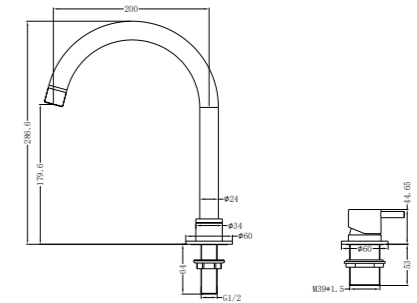

YSW2219-01B Matte Black

Hob Basin Mixer Round Spout
Water Rating: 6 Star, 4.5L/Min
SKU:NR221901bMB
Colours Available: