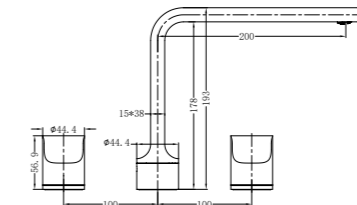

YSW2017-07 Brushed Rose Gold

Kitchen Set
Water Rating: 6 Star, 4.5L/Min
SKU:NR201707BRG
Colours Available: