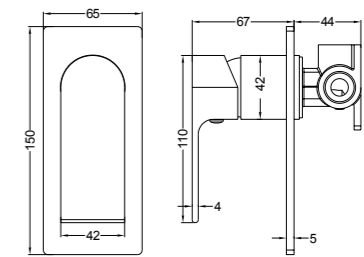

YSW3215-09 Brushed Gold

Shower Mixer
SKU:NR321509BG
Colours Available: