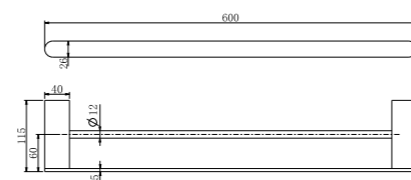

**9080 Brushed Nickel**

Hand Towel Rail  
SKU:NR9080BN  
Colours Available:

**9024 Brushed Nickel**

Single Towel Rail 600mm  
SKU:NR9024BN  
Colours Available:

**9024D Brushed Nickel**

Double Towel Rail 600mm  
SKU:NR9024dBN  
Colours Available: