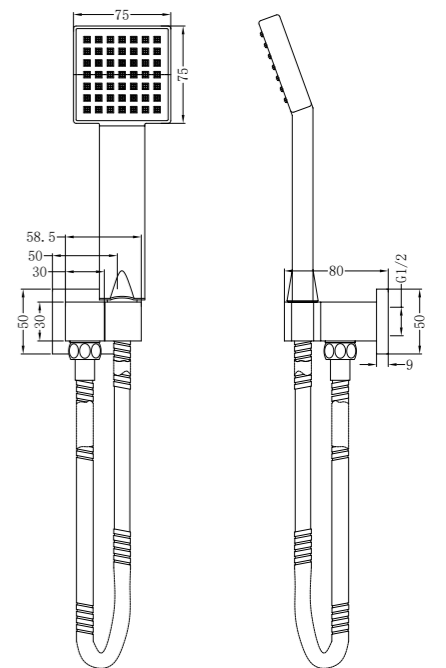

YSW301-1 Chrome

Vibe Shower Bracket
Water Rating: 3 Star, 9L/Min
SKU:NR30101CH
Colours Available: