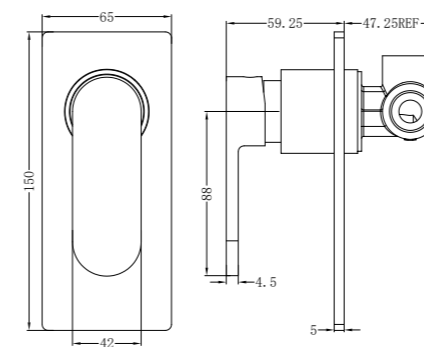

YSW3013-09 Chrome White

Shower Mixer
SKU:NR301309CW
Colours Available: