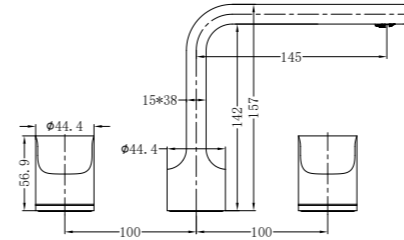

YSW2017-01 Brushed Rose Gold

Basin Set
Water Rating: 6 Star, 4.5L/Min
SKU:NR201701BRG
Colours Available: