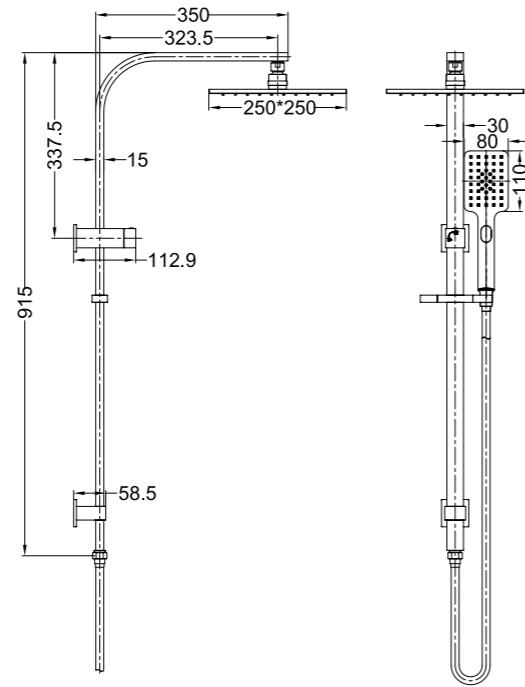

All of the products in our Shower collection are made of solid brass, and they also come with water saving features to minimise wastage and keep those water bills to a minimum.

**YSW3015-05C Chrome**

Celia/Bianca New Shower Set Square Head  
Water Rating: 4 Star, 7.5L/Min  
SKU:NR301505cCH  
Colours Available: