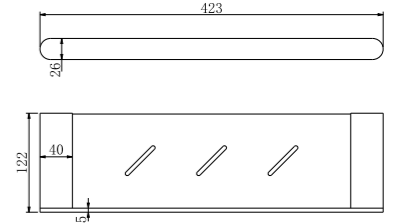

9087A Gun Metal Grey

Shower Shelf
SKU:NR9087aGM
Colours Available: