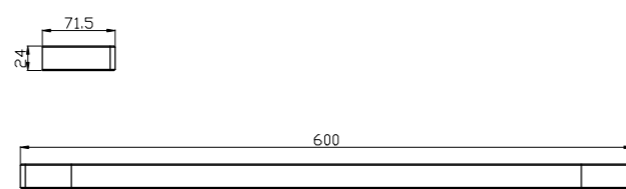

**8030 Chrome**

Single Towel Rail 800mm  
SKU:NR8030CH  
Colours Available:

**8081 Chrome**

Soap Dish Holder  
SKU:NR8081CH  
Colours Available:

**8024 Chrome**

Single Towel Rail 600mm  
SKU:NR8024CH  
Colours Available: