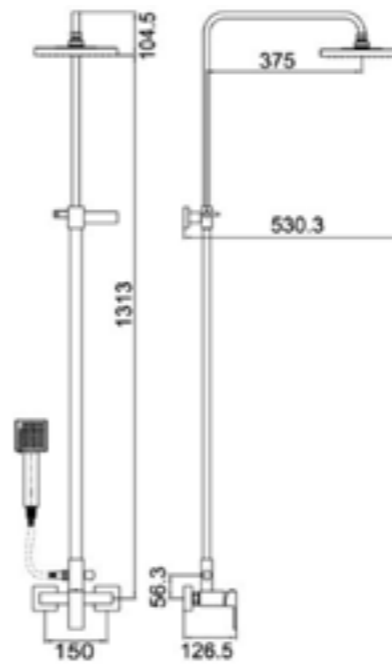

YSW2007-05A Chrome

Vibe Shower Set(Combine with Shower Mixer)
Water Rating: 3 Star, 8.5L/Min
SKU:NR200705aCH
Colours Available: