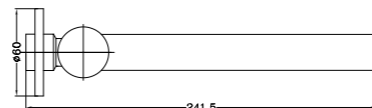

YSW202 Chrome

Wall Mounted Swivel Bath Spout
SKU:NR202CH
Colours Available: