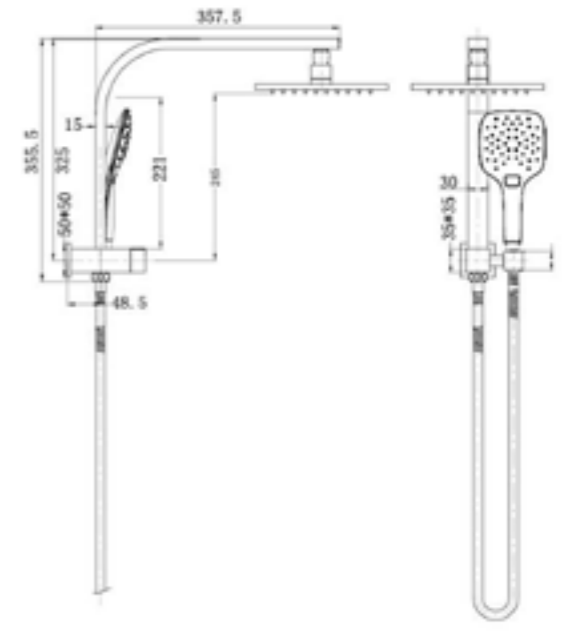

YSW2807-05F Chrome

Dolce Shower Column Set Short
Water Rating: 3 Star, 8.5L/Min
SKU:NR280705fCH
Colours Available:

YSW2807-05D Chrome

Nova Shower Column Set Short
Water Rating: 3 Star, 9L/Min
SKU:NR280705dCH
Colours Available:

YSW2807-05F Matte Black

Dolce Shower Column Set Short
Water Rating: 3 Star, 8.5L/Min
SKU:NR280705fMB
Colours Available:

YSW2807-05F Brushed Nickel

Dolce Shower Column Set Short
Water Rating: 3 Star, 8.5L/Min
SKU:NR280705fBN
Colours Available:

YSW2807-05F Gun Metal Grey

Dolce Shower Column Set Short
Water Rating: 3 Star, 8.5L/Min
SKU:NR280705fGM
Colours Available:

YSW3015-05B Chrome

Celia 2 In 1 Shower
Water Rating: 3 Star, 9L/Min
SKU:NR301505bCH
Colours Available: