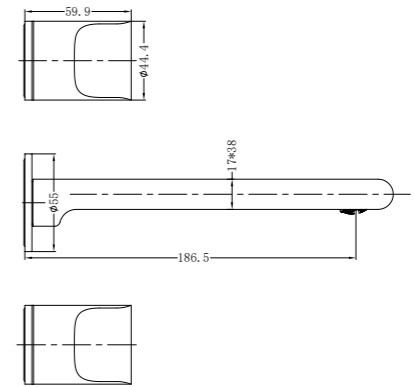

YSW2017-07A Chrome

Wall Basin Set
Water Rating: 6 Star, 4.5L/Min
SKU:NR201707aCH
Colours Available: