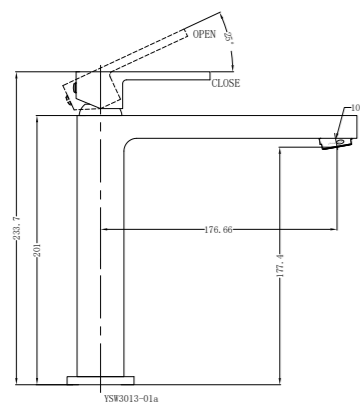

YSW3013-01A Chrome

Tall Basin Mixer
Water Rating: 5 Star, 6L/Min
SKU:NR301301aCH
Colours Available: