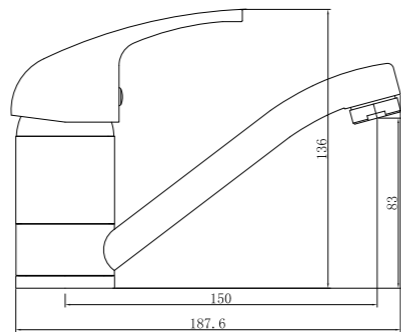

YSW1100-07 (150mm) Chrome

Swivel Basin Mixer
Water Rating: 4 Star, 7.5L/Min
SKU:NR110007150CH
Colours Available: