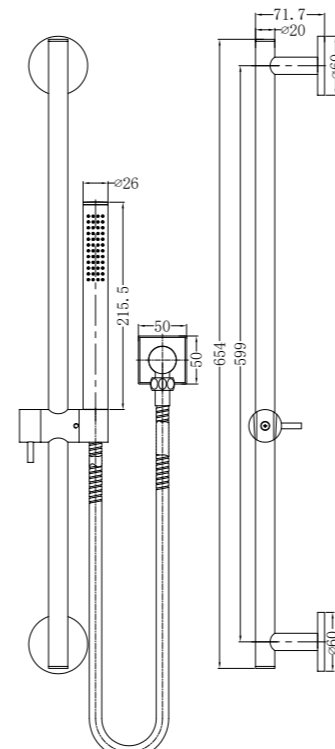

YSW311 Brushed Rose Gold

Dolce Shower Rail With Slim Hand Shower
Water Rating: 3 Star, 9L/Min
SKU:NR311BRG
Colours Available: