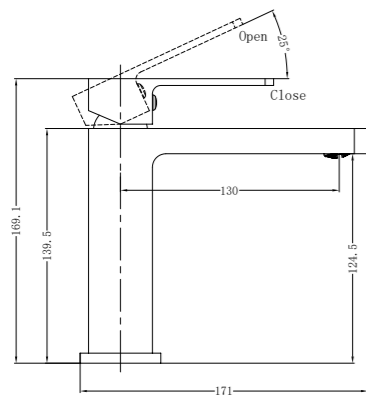

YSW3015-02 Matte Black

Basin Mixer Builders Range
Water Rating: 5 Star, 6L/Min
SKU:NR301502MB
Colours Available: