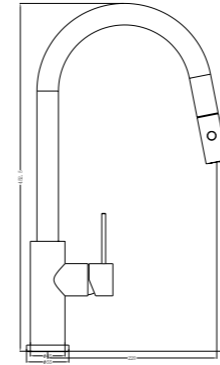

YSW2219-08 Brushed Gold

Pull Out Sink Mixer With Vegie Spray Function
Water Rating: 5 Star, 5L/Min
SKU:NR221908BG
Colours Available: