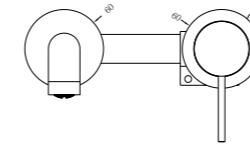

**YSW2219-07C Brushed Nickel**

Wall Basin Mixer  
 Separate Back Plate 160/185/230mm Spout  
 Water Rating: 5 Star, 6L/Min  
 160mm SKU:NR221907c160BN  
 185mm SKU:NR221907c185BN  
 230mm SKU:NR221907c230BN  
 Colours Available: