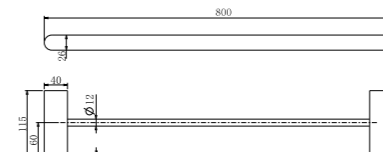

**9030 Brushed Nickel**

Single Towel Rail 800mm  
SKU:NR9030BN  
Colours Available:

**9030D Brushed Nickel**

Double Towel Rail 800mm  
SKU:NR9030dBN  
Colours Available:

**9087A Brushed Nickel**

Shower Shelf  
SKU:NR9087aBN  
Colours Available: