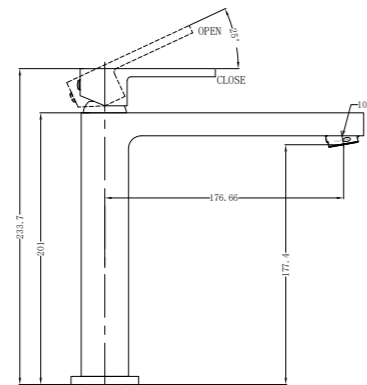

YSW3013-07 Matte Black

Kitchen Mixer
Water Rating: 5 Star, 6L/Min
SKU:NR301307MB
Colours Available: