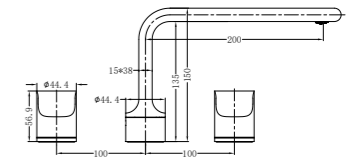

YSW2017-03 Brushed Rose Gold

Bath Set
SKU:NR201703BRG
Colours Available: