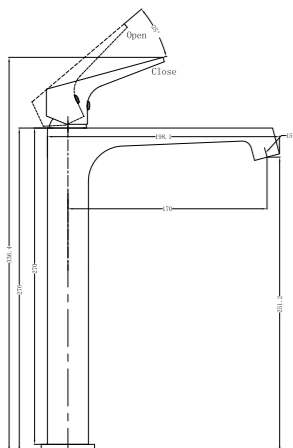

YSW2214-01A White

Tall Basin Mixer
Water Rating: 5 Star, 6L/Min
SKU:NR221401aWH
Colours Available: