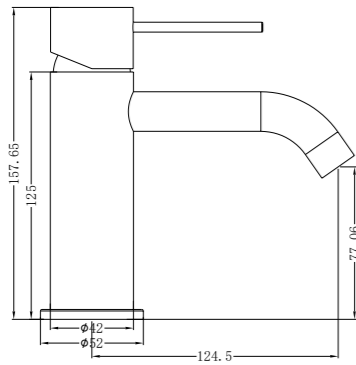

YSW2219-01 Chrome

Basin Mixer
Water Rating: 5 Star, 5L/Min
SKU:NR221901CH
Colours Available: