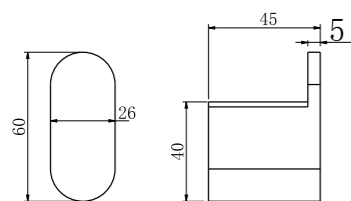

9082 Matte Black

Robe Hook
SKU:NR9082MB
Colours Available: