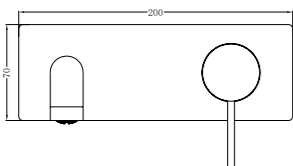

YSW2219-07A Gun Metal Grey

Wall Basin Mixer 160/185/230mm
Water Rating: 5 Star, 6L/Min
160mm SKU:NR221907a160GM
185mm SKU:NR221907a185GM
230mm SKU:NR221907a230GM
Colours Available: