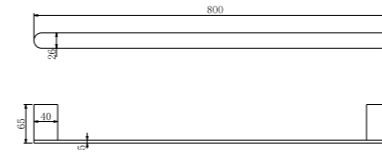

**9030 Brushed Nickel**

Single Towel Rail 800mm  
SKU:NR9030BN  
Colours Available:

**9030D Brushed Nickel**

Double Towel Rail 800mm  
SKU:NR9030dBN  
Colours Available:

**9087A Brushed Nickel**

Shower Shelf  
SKU:NR9087aBN  
Colours Available: