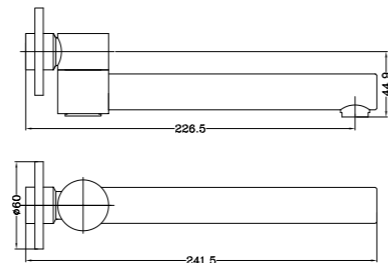

YSW202 Matte Black

Wall Mounted Swivel Bath Spout
SKU:NR202MB
Colours Available: