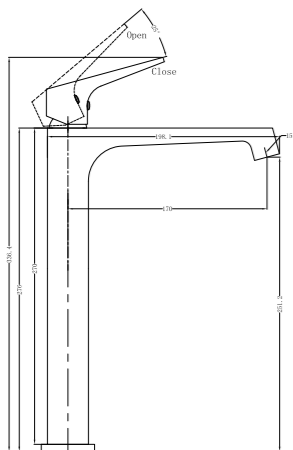

YSW2214-01A Matte Black

Tall Basin Mixer
Water Rating: 5 Star, 6L/Min
SKU:NR221401aMB
Colours Available: