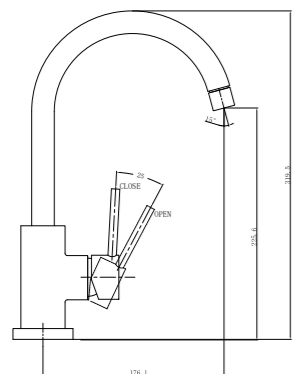

YSW2508-07 Brushed Nickel

Kitchen Mixer Gooseneck
Water Rating: 4 Star, 7.5L/Min
SKU:NR250807BN
Colours Available: