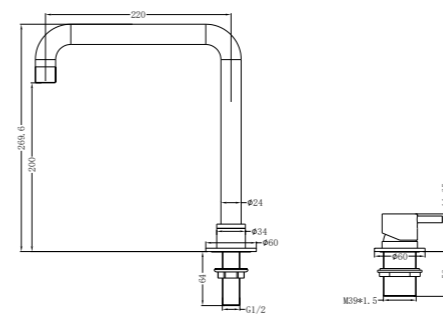

YSW2219-01C Matte Black

Hob Basin Mixer Square Spout
Water Rating: 6 Star, 4.5L/Min
SKU:NR221901cMB
Colours Available: