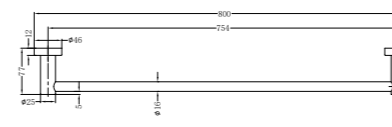

1930 Brushed Gold

Single Towel Rail 800mm
SKU:NR1930BG
Colours Available: