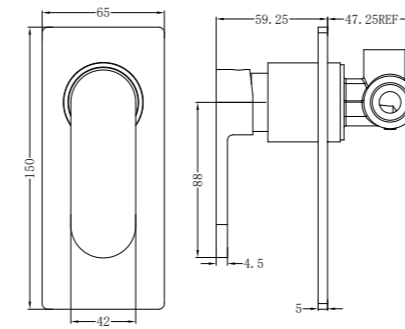

YSW3013-09 Matte Black

Shower Mixer
SKU:NR301309MB
Colours Available: