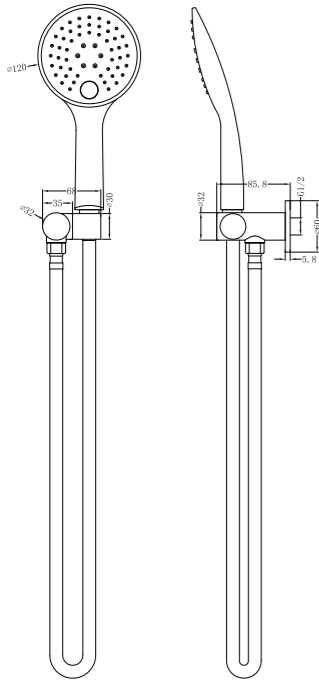

YSW305 Chrome

Rain 3 Function Rail Shower Bracket
Water Rating: 3 Star, 6L/Min
SKU:NR305CH
Colours Available: