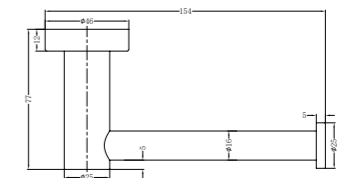

**1924 Brushed Gold**

Single Towel Rail 600mm  
SKU:NR1924BG  
Colours Available:

**1989 Brushed Gold**

Towel Rack  
SKU:NR1989BG  
Colours Available:

**1986 Brushed Gold**

Toilet Roll Holder  
SKU:NR1986BG  
Colours Available: