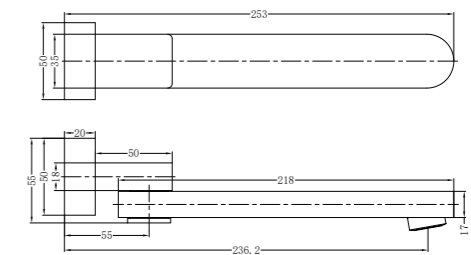

YSW207 Brushed Gold

Swivel Bath Spout
SKU:NR207BG
Colours Available: