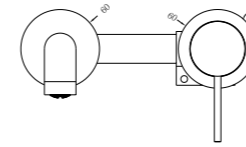

**YSW2219-01A Matte Black**

Tall Basin Mixer  
 Water Rating: 5 Star, 5L/Min  
 SKU:NR221901aMB  
 Colours Available:

**YSW2219-07C Matte Black**

Wall Basin Mixer  
 Separate Back Plate 160/185/230mm Spout  
 Water Rating: 5 Star, 6L/Min  
 160mm SKU:NR221907c160MB  
 185mm SKU:NR221907c185MB  
 230mm SKU:NR221907c230MB  
 Colours Available: