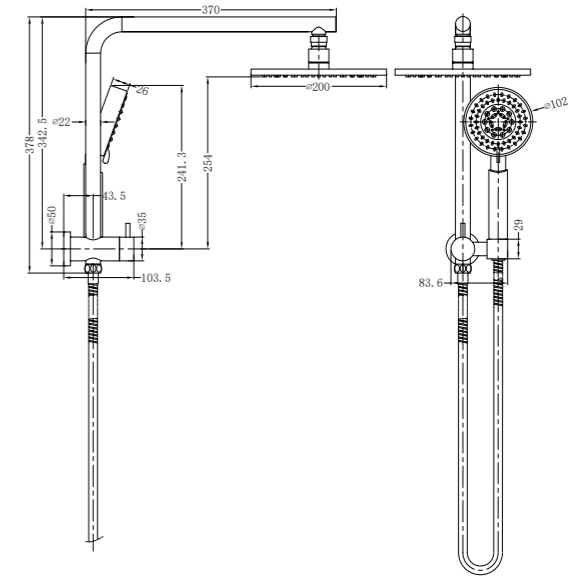

YSW2807-05F Matte Black

Dolce Shower Column Set Short
Water Rating: 3 Star, 8.5L/Min
SKU:NR280705fMB
Colours Available: