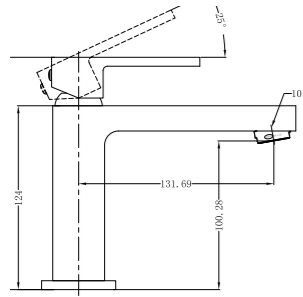

YSW3013-01 Chrome

Basin Mixer
Water Rating: 5 Star, 6L/Min
SKU:NR301301CH
Colours Available: