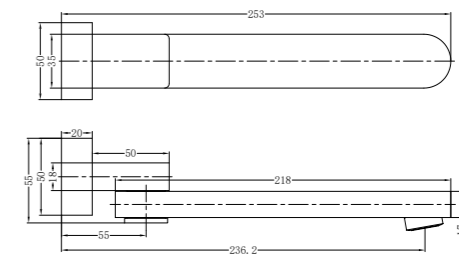

YSW207 Brushed Rose Gold

Swivel Bath Spout
SKU:NR207BRG
Colours Available: