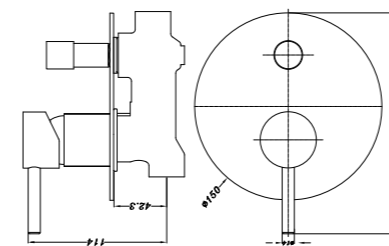

YSW2508-09A Brushed Nickel

Shower Mixer With Divertor
SKU:NR250809aBN
Colours Available: