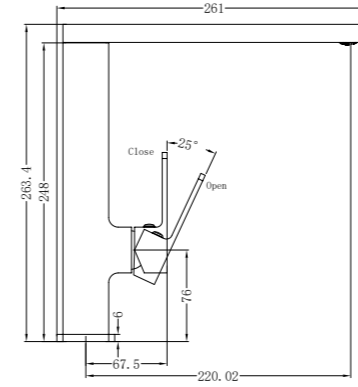

YSW3015-07 Matte Black

Kitchen Mixer
Water Rating: 5 Star, 5L/Min
SKU:NR301507MB
Colours Available: