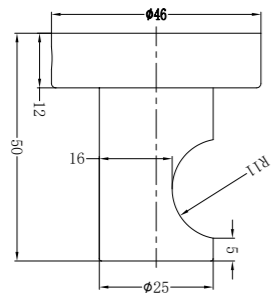

1982 Gun Metal Grey

Robe Hook
SKU:NR1982GM
Colours Available: