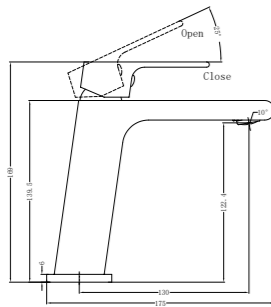

Shower Mixer with Divertor  
SKU:NR321509aCH  
Colours Available:

**YSW207 Chrome**

Swivel Bath Spout  
SKU:NR207CH  
Colours Available:

**YSW3215-01 Matte Black**

Basin Mixer  
Water Rating: 5 Star, 5L/Min  
SKU:NR321501MB  
Colours Available: