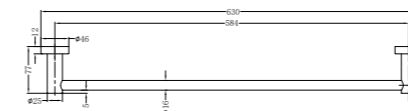

1924 Gun Metal Grey

Single Towel Rail 600mm
SKU:NR1924GM
Colours Available: