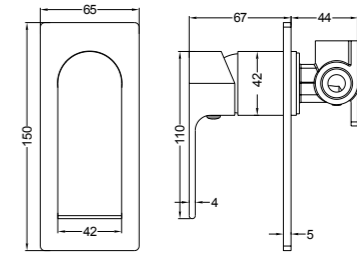

YSW3215-09 Brushed Rose Gold

Shower Mixer
SKU:NR321509BRG
Colours Available: