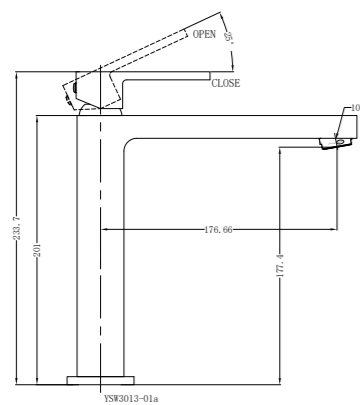

YSW3013-01A Matte Black

Tall Basin Mixer
Water Rating: 5 Star, 6L/Min
SKU:NR301301aMB
Colours Available: