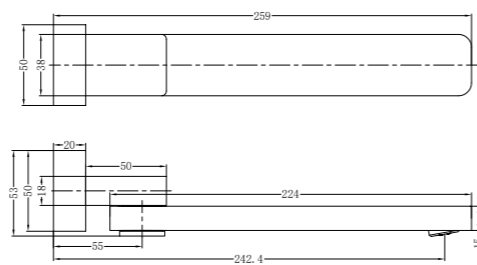

YSW206 Matte Black

Swivel Bath Spout
SKU:NR206MB
Colours Available: