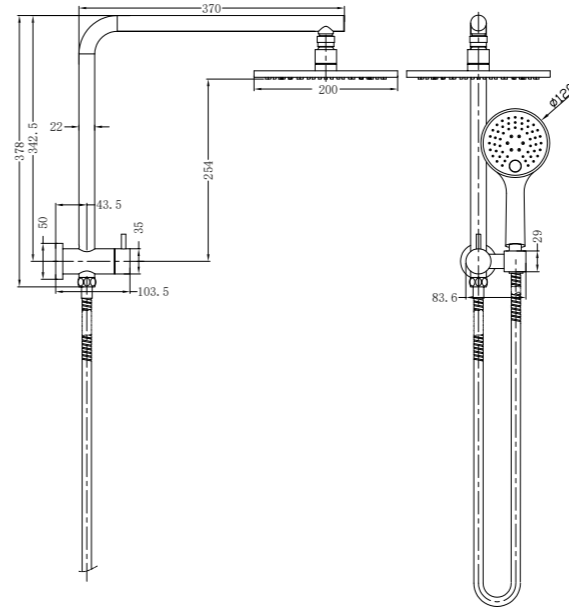

YSW2508-05B Chrome

Dolce 2 in 1 Shower
Water Rating: 3 star, 9L/Min
SKU:NR250805bCH
Colours Available: