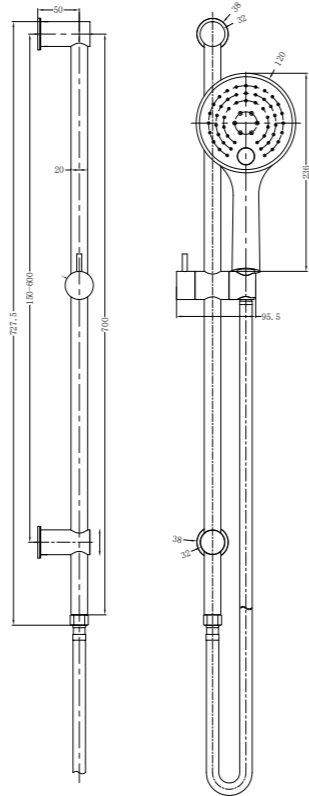

YSW314 Chrome

Dolce 3 Function Rail Shower
Water Rating: 4 Star, 7.5L/Min
SKU:NR314CH
Colours Available:

YSW314 Matte Black

Dolce 3 Function Rail Shower
Water Rating: 4 Star, 7.5L/Min
SKU:NR314MB
Colours Available:

YSW314 Brushed Nickel

Dolce 3 Function Rail Shower
Water Rating: 4 Star, 7.5L/Min
SKU:NR314BN
Colours Available:

YSW314 Gun Metal Grey

Dolce 3 Function Rail Shower
Water Rating: 4 Star, 7.5L/Min
SKU:NR314GM
Colours Available:

YSW314 Brushed Gold

Dolce 3 Function Rail Shower
Water Rating: 4 Star, 7.5L/Min
SKU:NR314BG
Colours Available: