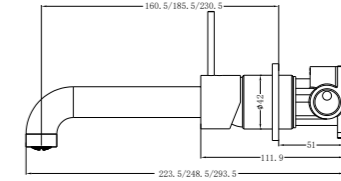

YSW2219-07D Brushed Nickel

Wall Basin Mixer Handle Up
Separate Back Plate 160/185/230mm Spout
Water Rating: 5 Star, 6L/Min
160mm SKU:NR221907d160BN
185mm SKU:NR221907d185BN
230mm SKU:NR221907d230BN
Colours Available: