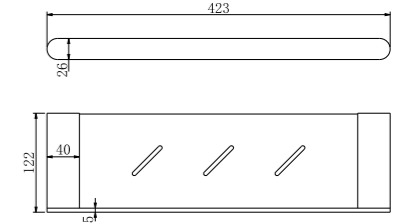

9087A Brushed Gold

Shower Shelf
SKU:NR9087aBG
Colours Available: