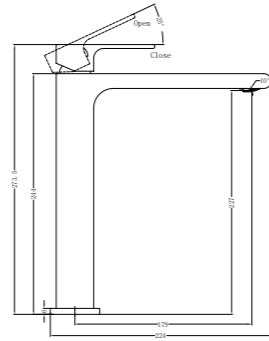

YSW3215-01A Brushed Rose Gold

Tall Basin Mixer
Water Rating: 5 Star, 5L/Min
SKU:NR321501aBRG
Colours Available: