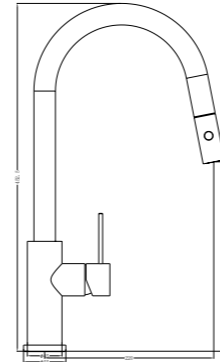

YSW2219-08 Chrome

Pull Out Sink Mixer With Vegie Spray Function
Water Rating: 5 Star, 5L/Min
SKU:NR221908CH
Colours Available: