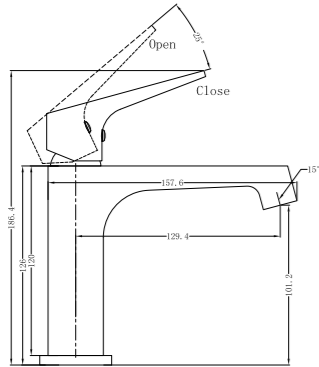

YSW2214-01 White

Basin Mixer
Water Rating: 5 Star, 6L/Min
SKU:NR221401WH
Colours Available: