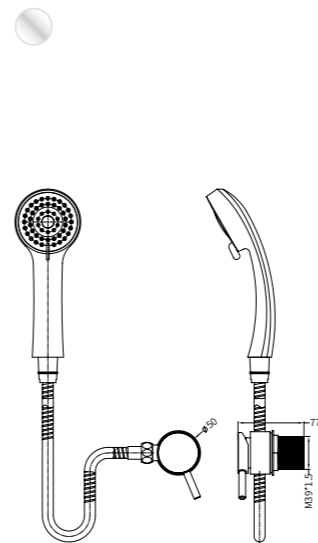

YSW2015-07A Chrome
Caravan External Shower
Water Rating: Not Star, 7.5L/Min
SKU:NR201507aCH
Colours Available: