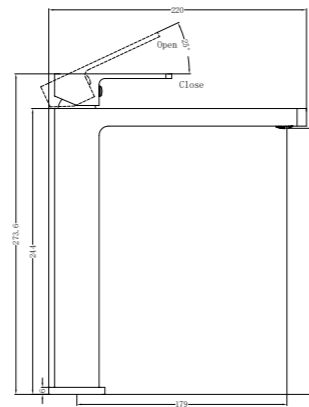

YSW3015-01A Matte Black

Tall Basin Mixer
Water Rating: 5 Star, 5L/Min
SKU:NR301501aMB
Colours Available: