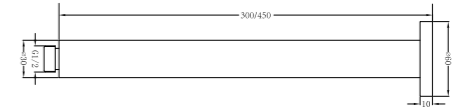

YSW503 Gun Metal Grey

Round Ceiling Arm 300mm
SKU:NR503300GM
Colours Available: