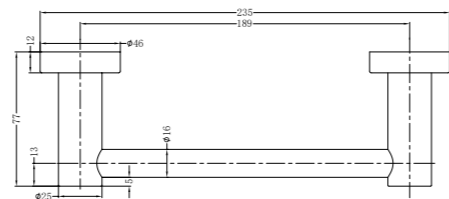

1980A Gun Metal Grey

Hand Towel Rail
SKU:NR1980aGM
Colours Available: