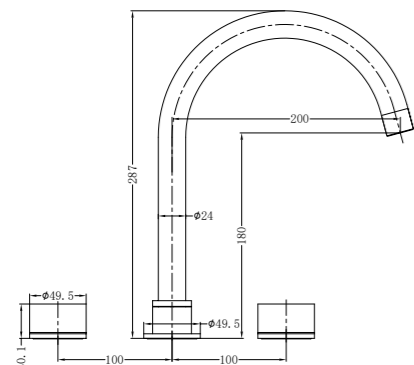

YSW2117-07 Chrome

Kitchen Set
Water Rating: 5 Star, 6L/Min
SKU:NR211707CH
Colours Available: