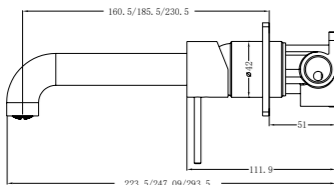

YSW2219-07A Brushed Nickel

Wall Basin Mixer 160/185/230mm
Water Rating: 5 Star, 6L/Min
160mm SKU:NR221907a160BN
185mm SKU:NR221907a185BN
230mm SKU:NR221907a230BN
Colours Available: