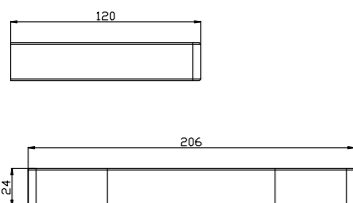

8081 Gun Metal Grey

Soap Dish Holder
SKU:NR8081GM
Colours Available: