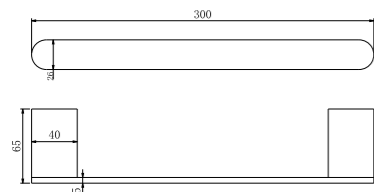

**9030D Gun Metal Grey**

Double Towel Rail 800mm  
SKU:NR9030dGM  
Colours Available:

**9087A Gun Metal Grey**

Shower Shelf  
SKU:NR9087aGM  
Colours Available:

**9080 Gun Metal Grey**

Hand Towel Rail  
SKU:NR9080GM  
Colours Available: