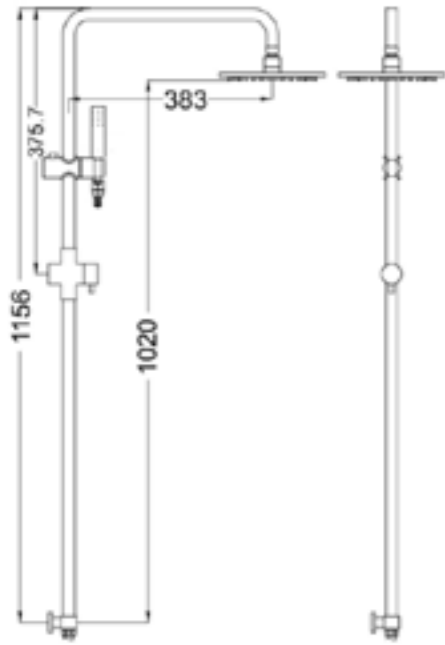

YSW2807-05CS Chrome

Nova Shower Column Set With Slim Hand Pcs
Water Rating: 3 Star, 9L/Min
SKU:NR280705csCH
Colours Available: