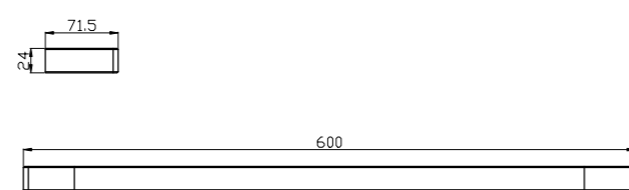

**8030 Matte Black**

Single Towel Rail 800mm  
SKU:NR8030MB  
Colours Available:

**8081 Matte Black**

Soap Dish Holder  
SKU:NR8081MB  
Colours Available:

**8024 Matte Black**

Single Towel Rail 600mm  
SKU:NR8024MB  
Colours Available: