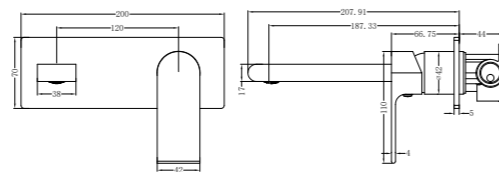

YSW3215-07A Matte Black

Wall Basin Mixer
Water Rating: 5 Star, 5L/Min
SKU:NR321507aMB
Colours Available: