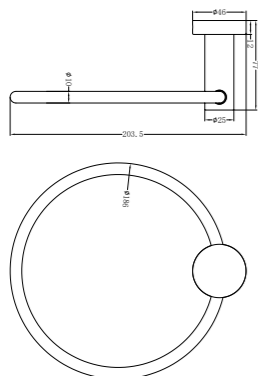

1980 Brushed Nickel

Towel Ring
SKU:NR1980BN
Colours Available: