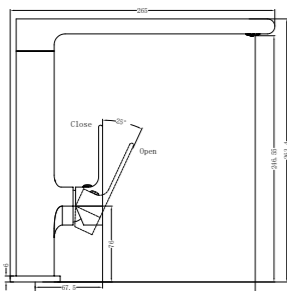

YSW3215-07 Chrome

Kitchen Mixer
Water Rating: 5 Star, 5L/Min
SKU:NR321507CH
Colours Available: