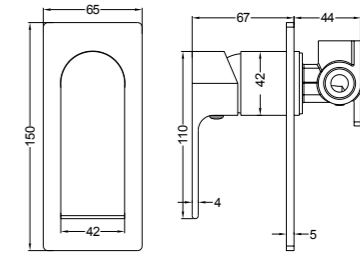

YSW3215-09 Gun Metal Grey

Shower Mixer
SKU:NR321509GM
Colours Available: