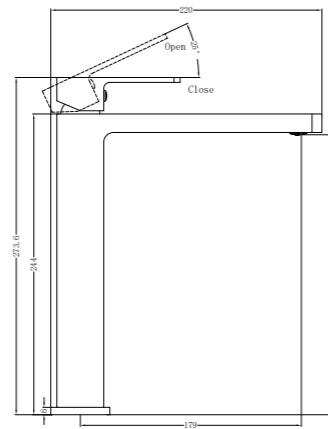

YSW3015-01A Chrome

Tall Basin Mixer
Water Rating: 5 Star, 5L/Min
SKU:NR301501aCH
Colours Available: