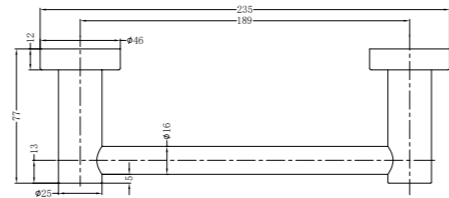

1980A Chrome

Hand Towel Rail
SKU:NR1980aCH
Colours Available: