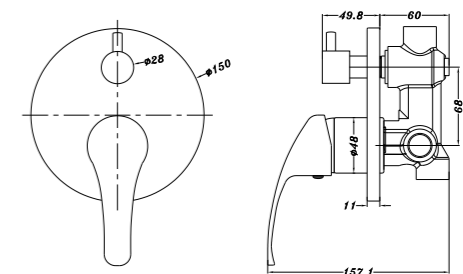

YSW1100-09A Chrome

Shower Mixer with Divertor
SKU:NR110009aCH
Colours Available: