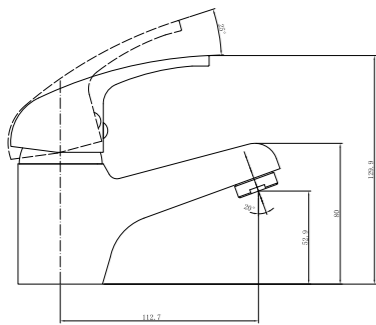

YSW1100-01 Chrome

Basin Mixer
Water Rating: 4 Star, 7.5L/Min
SKU:NR110001CH
Colours Available: