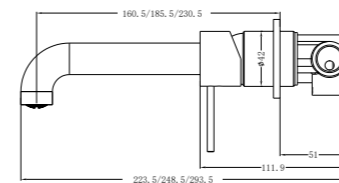

**YSW2219-07C Gun Metal Grey**

Wall Basin Mixer  
 Separate Back Plate 160/185/230mm Spout  
 Water Rating: 5 Star, 6L/Min  
 160mm SKU:NR221907c160GM  
 185mm SKU:NR221907c185GM  
 230mm SKU:NR221907c230GM  
 Colours Available: