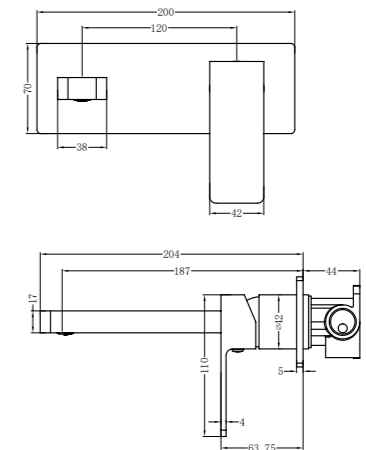

YSW3015-07A Matte Black

Wall Basin Mixer
Water Rating: 5 Star, 5L/Min
SKU:NR301507aMB
Colours Available: