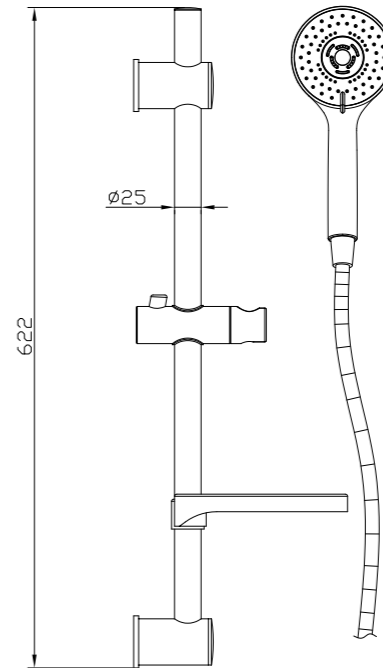

YSW315 Chrome

Budget Shower Rail
Water Rating: 7.5L/Min
SKU:NR315CH
Colours Available: