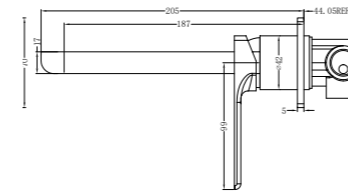

YSW2813-07A Chrome

Wall Basin Mixer
Water Rating: 5 Star, 6L/Min
SKU:NR281307aCH
Colours Available: