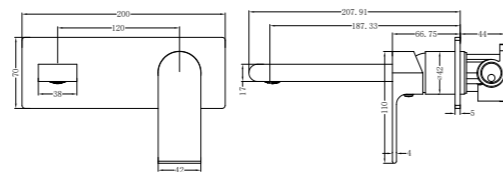

YSW3215-07A Gun Metal

Wall Basin Mixer
Water Rating: 5 Star, 5L/Min
SKU:NR321507aGM
Colours Available: