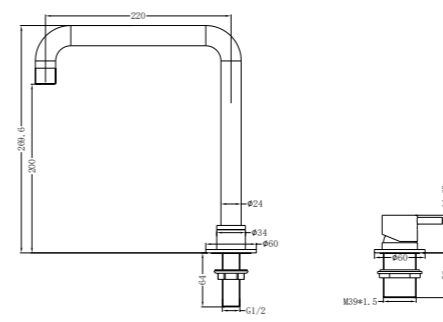

YSW2219-01C Chrome

Hob Basin Mixer Square Spout
Water Rating: 6 Star, 4.5L/Min
SKU:NR221901cCH
Colours Available: