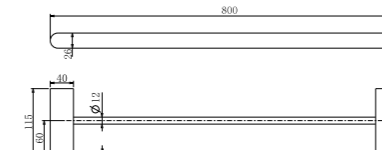

9030D Brushed Gold

Double Towel Rail 800mm
SKU:NR9030dBG
Colours Available: