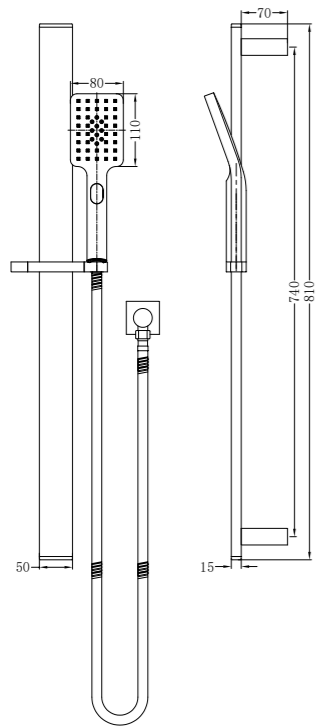

**YSW314 Brushed Gold**

Dolce 3 Function Rail Shower  
Water Rating: 4 Star, 7.5L/Min  
SKU:NR314BG  
Colours Available:

**YSW316 Chrome**

Celia New Shower Rail  
Water Rating: 4 Star, 6L/Min  
SKU:NR316CH  
Colours Available: