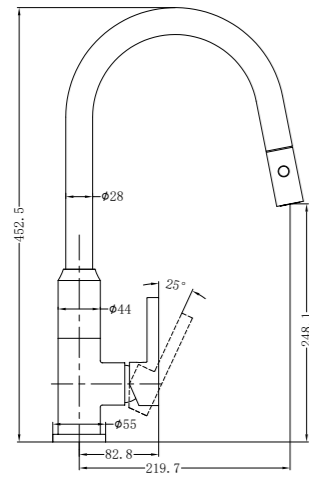

YSW2317-08 Brushed Gold

Pearl Pull Out Sink Mixer With Vegie Spray Function
Water Rating: 5 Star, 6L/Min
SKU:NR231708BG
Colours Available: