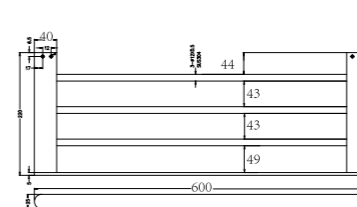

9089 Gun Metal Grey

Towel Rack
SKU:NR9089GM
Colours Available: