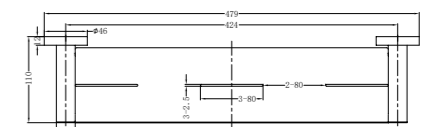

1987A Brushed Gold

Shower Shelf
SKU:NR1987aBG
Colours Available: