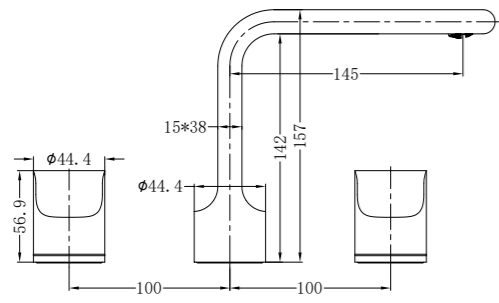

YSW2017-01 Gun Metal Grey

Basin Set
Water Rating: 6 Star, 4.5L/Min
SKU:NR201701GM
Colours Available: