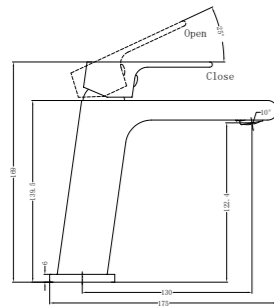

Swivel Bath Spout  
SKU:NR207MB  
Colours Available:

**YSW3215-01 Brushed Nickel**

Basin Mixer  
Water Rating: 5 Star, 5L/Min  
SKU:NR321501BN  
Colours Available:

**YSW3215-01A Brushed Nickel**

Tall Basin Mixer  
Water Rating: 5 Star, 5L/Min  
SKU:NR321501aBN  
Colours Available: