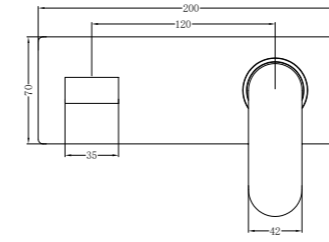

YSW3013-07A Chrome White

Wall Basin Mixer
Water Rating: 5 Star, 6L/Min
SKU:NR301307aCW
Colours Available: