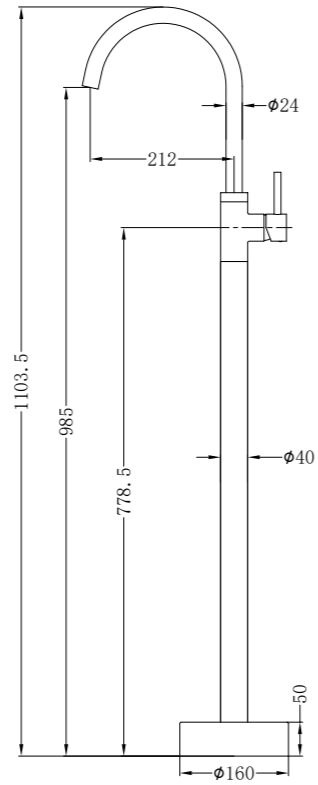

YSW2109-03A-1 Chrome

Dolce Floormount Mixer
SKU:NR210903a01CH
Colours Available:

YSW2109-03A-1 Matt Black

Dolce Floormount Mixer
SKU:NR210903a01MB
Colours Available:

YSW2109-03A-1 Brushed Nickel

Dolce Floormount Mixer
SKU:NR210903a01BN
Colours Available:

YSW2109-03A-1 Gun Metal Grey

Dolce Floormount Mixer
SKU:NR210903a01GM
Colours Available:

YSW2109-03A-1 Brushed Rose Gold

Dolce Floormount Mixer
SKU:NR210903a01BRG
Colours Available:

YSW2109-03A-1 Brushed Gold

Dolce Floormount Mixer
SKU:NR210903a01BG
Colours Available: