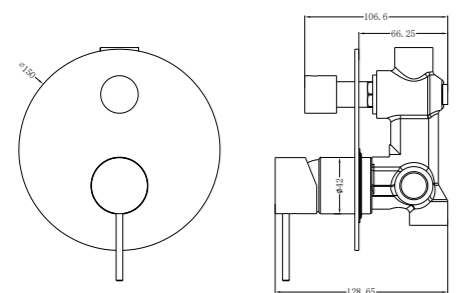

YSW2219-09A Gun Metal Grey

Shower Mixer With Diverter
SKU:NR221909aGM
Colours Available: