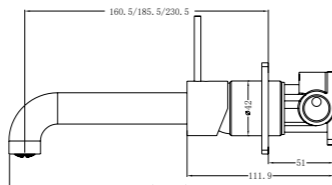

YSW2219-07B Brushed Nickel

Wall Basin Mixer Handle Up 160/185/230mm
Water Rating: 5 Star, 6L/Min
160mm SKU:NR221907b160BN
185mm SKU:NR221907b185BN
230mm SKU:NR221907b230BN
Colours Available: