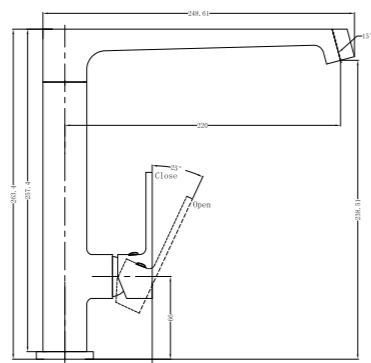

YSW2214-07 White

Kitchen Mixer
Water Rating: 5 Star, 6L/Min
SKU:NR221407WH
Colours Available: