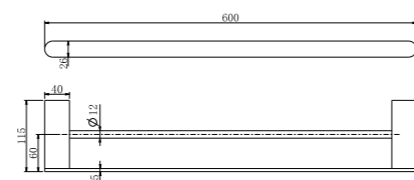

9024D Brushed Gold

Double Towel Rail 600mm
SKU:NR9024dBG
Colours Available: