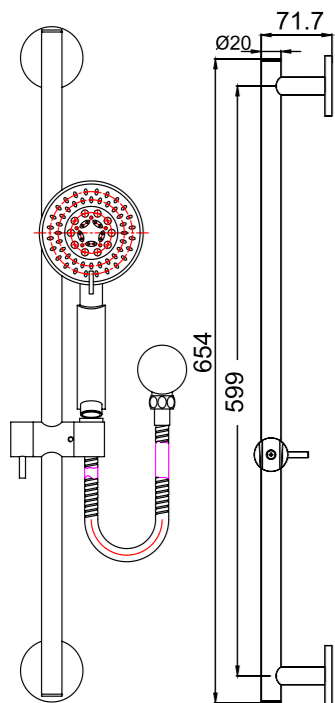

YSW302 Chrome

Nova 3 Function Rail Shower
Water Rating: 3 Star, 8.5L/Min
SKU:NR302CH
Colours Available: