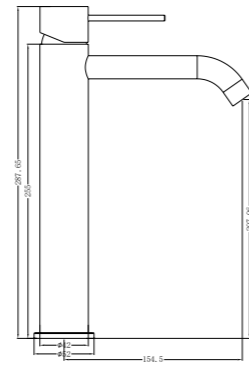

**YSW2219-01A Matte Black**

Tall Basin Mixer  
 Water Rating: 5 Star, 5L/Min  
 SKU:NR221901aMB  
 Colours Available:

**YSW2219-07C Matte Black**

Wall Basin Mixer  
 Separate Back Plate 160/185/230mm Spout  
 Water Rating: 5 Star, 6L/Min  
 160mm SKU:NR221907c160MB  
 185mm SKU:NR221907c185MB  
 230mm SKU:NR221907c230MB  
 Colours Available: