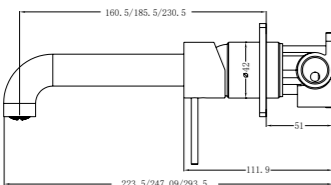

YSW2219-07A Gun Metal Grey

Wall Basin Mixer 160/185/230mm
Water Rating: 5 Star, 6L/Min
160mm SKU:NR221907a160GM
185mm SKU:NR221907a185GM
230mm SKU:NR221907a230GM
Colours Available: