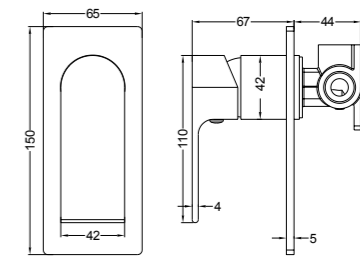

YSW3215-09 Brushed Nickel

Shower Mixer
SKU:NR321509BN
Colours Available: