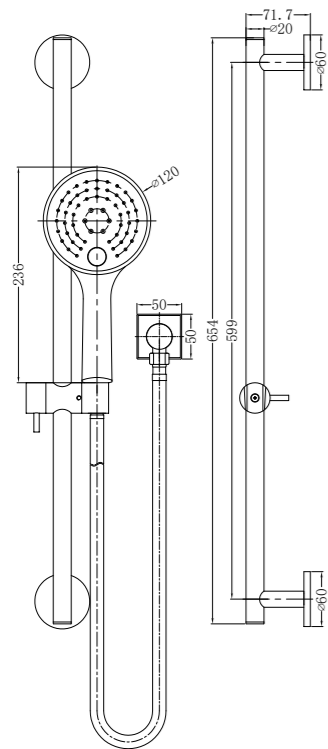

**YSW308 Matte Black**

Ecco Shower Rail  
 Water Rating: 4 Star, 7.5L/Min  
 SKU:NR308MB  
 Colours Available:

**YSW 310 Chrome**

Rain Shower Rail With Push Button Shower  
 Water Rating: 4 Star, 7.5L/Min  
 SKU:NR310CH  
 Colours Available: