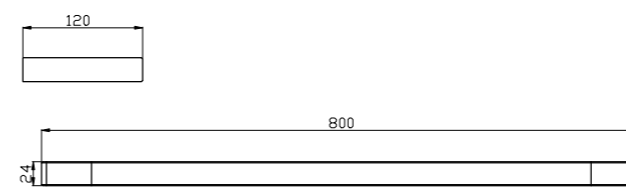

8030D Chrome

Double Towel Rail 800mm
SKU:NR8030dCH
Colours Available: