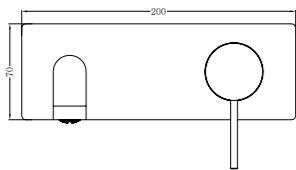

YSW2219-07A Matte Black

Wall Basin Mixer 160/185/230mm
Water Rating: 5 Star, 6L/Min
160mm SKU:NR221907a160MB
185mm SKU:NR221907a185MB
230mm SKU:NR221907a230MB
Colours Available: