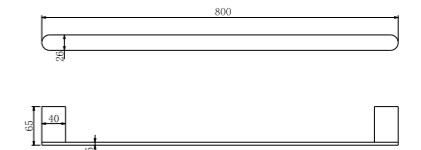

9030 Brushed Rose Gold

Single Towel Rail 800mm
SKU:NR9030BRG
Colours Available: