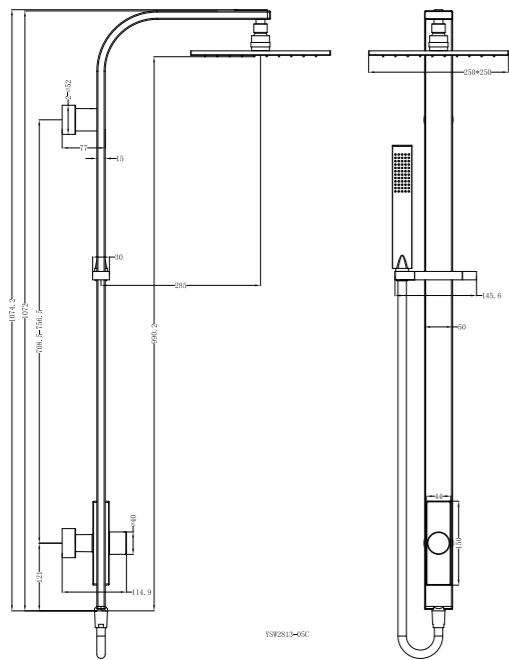

YSW2813-05C Matte Black

Rain Square Shower Set Single Hose
Water Rating: 3 Star, 8.5L/Min
SKU:NR281305cMB
Colours Available: