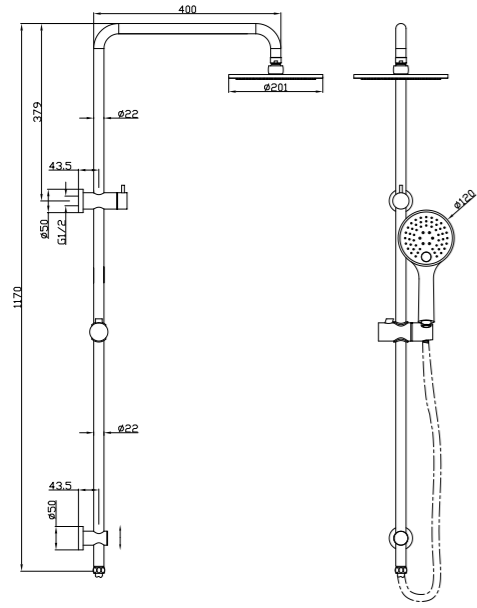

**YSW2807-05E Gun Metal Grey**

Dolce Shower Column Set  
Water Rating: 3 Star, 8.5L/Min  
SKU:NR280705eGM  
Colours Available:

**YSW2508-05A Chrome**

Dolce/Mecca Shower Set  
 Water Rating: 3 Star, 9L/Min  
 SKU:NR250805aCH  
 Colours Available: