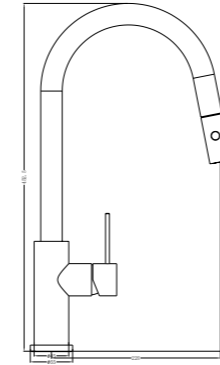

YSW2219-08 Gun Metal Grey

Pull Out Sink Mixer With Vegie Spray Function
Water Rating: 5 Star, 5L/Min
SKU:NR221908GM
Colours Available: