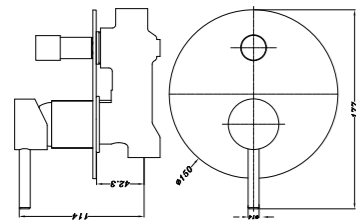

YSW2508-09A Matte Black

Shower Mixer With Divertor
SKU:NR250809aMB
Colours Available: