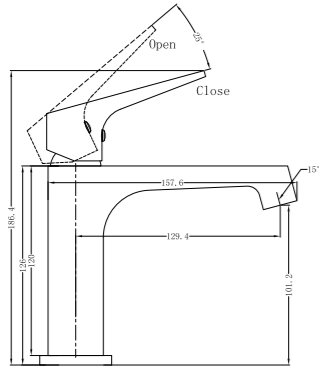

YSW2214-01 Matte Black

Basin Mixer
Water Rating: 5 Star, 6L/Min
SKU:NR221401MB
Colours Available: