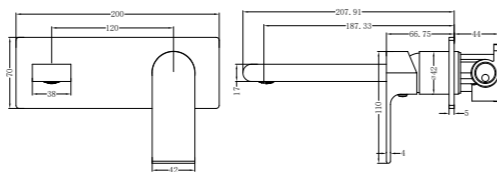

YSW3215-07A Brushed Rose Gold

Wall Basin Mixer
Water Rating: 5 Star, 5L/Min
SKU:NR321507aBRG
Colours Available: