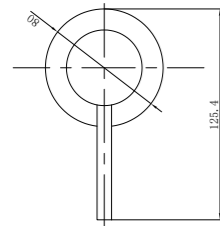

YSW2508-09 Matte Black

Shower Mixer
SKU:NR250809MB
Colours Available: