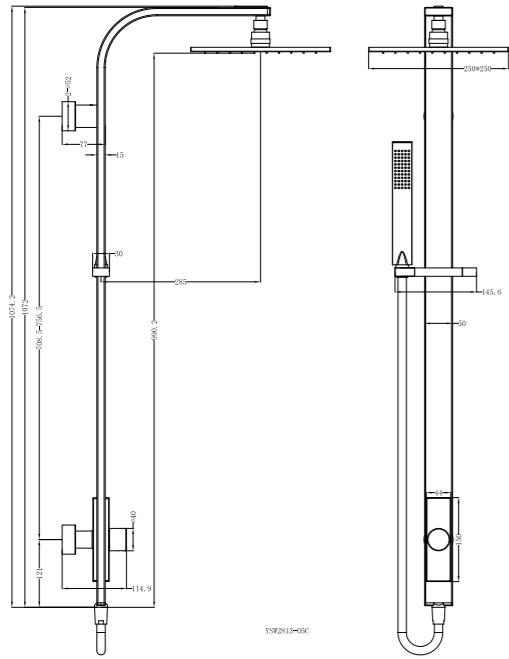

YSW2813-05C Chrome

Rain Square Shower Set Single Hose
Water Rating: 3 Star, 8.5L/Min
SKU:NR281305cCH
Colours Available: