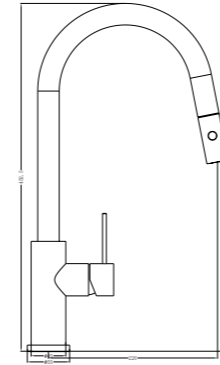

YSW2219-08 Brushed Nickel

Pull Out Sink Mixer With Vegie Spray Function
Water Rating: 5 Star, 5L/Min
SKU:NR221908BN
Colours Available: