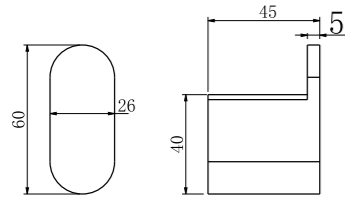

9082 Brushed Gold

Robe Hook
SKU:NR9082BG
Colours Available: