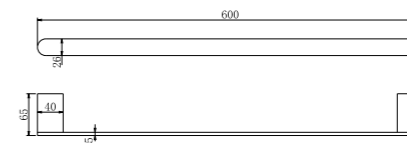

9024 Brushed Rose Gold

Single Towel Rail 600mm
SKU:NR9024BRG
Colours Available: