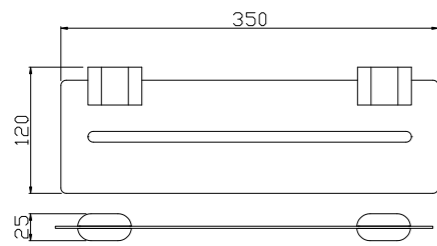

7087B Chrome

Metal Shelf
SKU:NR7087bCH
Colours Available: