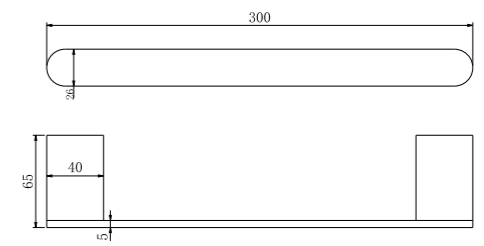

**9024 Chrome**

Single Towel Rail 600mm  
SKU:NR9024CH  
Colours Available:

**9030 Chrome**

Single Towel Rail 800mm  
SKU:NR9030CH  
Colours Available:

**9024D Chrome**

Double Towel Rail 600mm  
SKU:NR9024dCH  
Colours Available: