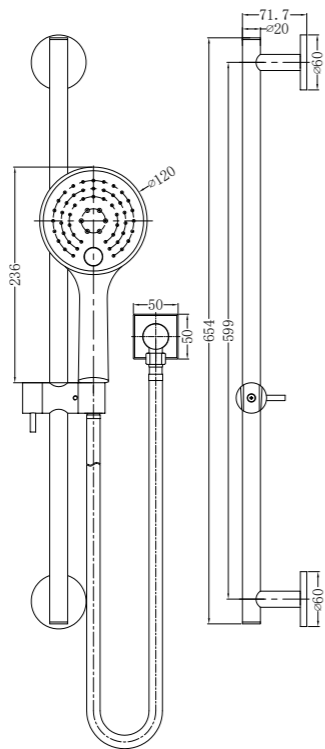

YSW310 Brushed Nickel

Rain Shower Rail With Push Button Shower
Water Rating: 4 Star, 7.5L/Min
SKU:NR310BN
Colours Available: