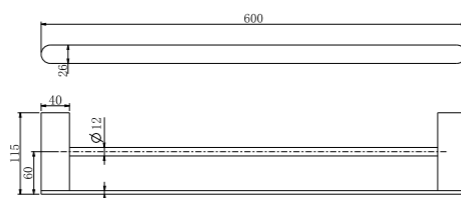

**9024 Chrome**

Single Towel Rail 600mm  
SKU:NR9024CH  
Colours Available:

**9030 Chrome**

Single Towel Rail 800mm  
SKU:NR9030CH  
Colours Available:

**9024D Chrome**

Double Towel Rail 600mm  
SKU:NR9024dCH  
Colours Available: