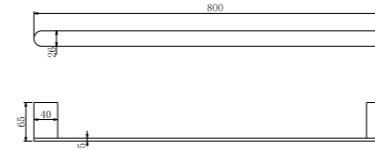

**9086A Brushed Gold**

Toilet Roll Holder  
SKU:NR9086aBG  
Colours Available:

**9086 Brushed Gold**

Toilet Roll Holder  
SKU:NR9086BG  
Colours Available:

**9030 Brushed Gold**

Single Towel Rail 800mm  
SKU:NR9030BG  
Colours Available: