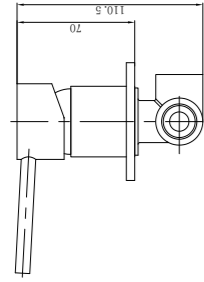

**YSW2508-09 Matte Black**

Shower Mixer  
SKU:NR250809MB  
Colours Available:

**YSW2508-09A Matte Black**

Shower Mixer With Divertor  
SKU:NR250809aMB  
Colours Available:

**YSW2508-03 Matte Black**

Basin/Bath Spout Only 200mm  
Water Rating: 5 Star, 6L/Min  
SKU:NR250803200MB  
Colours Available: