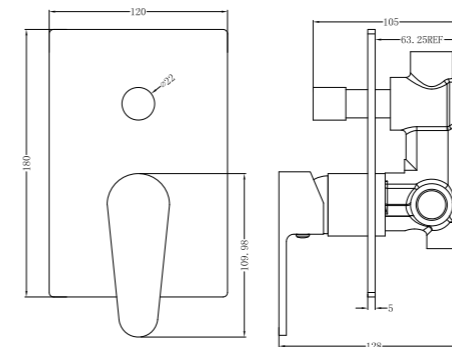

YSW2214-09A Chrome

Shower Mixer with Divertor
SKU:NR221409aCH
Colours Available: