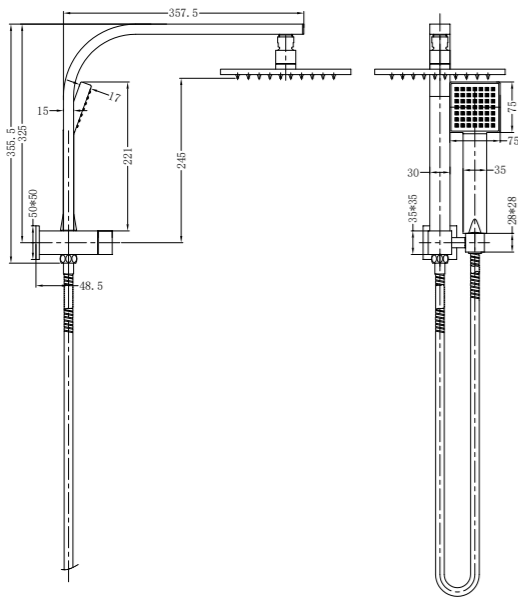

YSW2007-05C Chrome

Vibe Shower Column Set Short
Water Rating: 3 Star, 9L/Min
SKU:NR200705cCH
Colours Available: