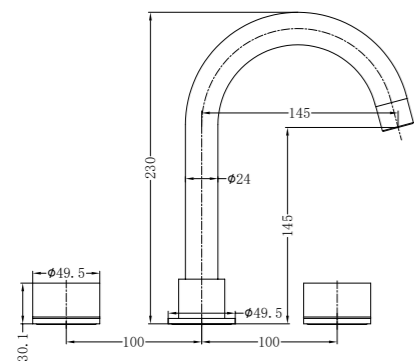

YSW2117-01 Chrome

Basin Set
Water Rating: 5 Star, 6L/Min
SKU:NR211701CH
Colours Available: