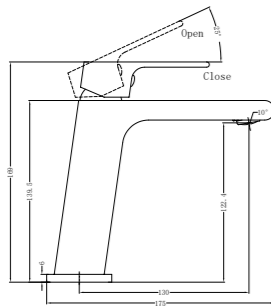

YSW3215-01 Gun Metal Grey

Basin Mixer
Water Rating: 5 Star, 5L/Min
SKU:NR321501GM
Colours Available: