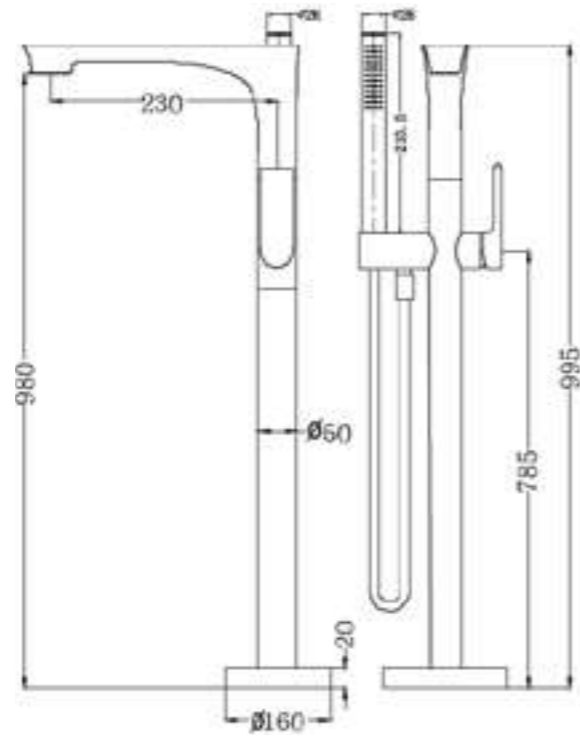

**ROB1003 Brushed Nickel**

250mm Square Shower Head  
Water Rating: 3 Star, 9L/Min  
SKU:NRROB1003BN  
Colours Available:

**YSW3215-03A Chrome**

Bianca Floor Standing Bath Mixer  
 Water Rating: 4 Star, 7.5L/Min  
 SKU:NR321503aCH  
 Colours Available: