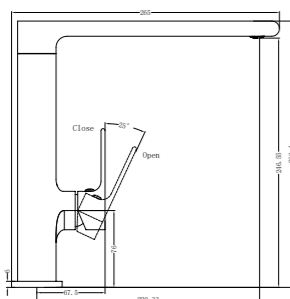

YSW3215-07 Brushed Gold

Kitchen Mixer
Water Rating: 5 Star, 5L/Min
SKU:NR321507BG
Colours Available: