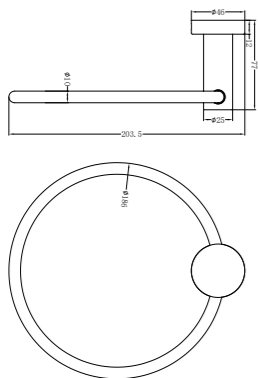

1980 Brushed Gold

Towel Ring
SKU:NR1980BG
Colours Available: