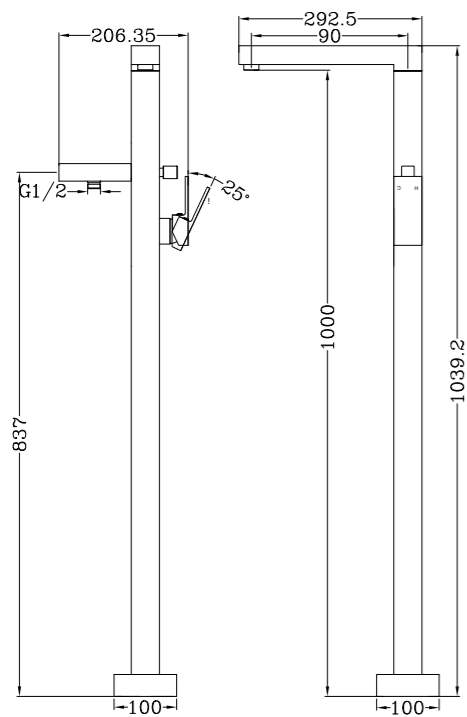

YSW3107-03A Matte Black

Vibe Square Floormount Mixer With Handshower
Water Rating: 3 Star, 8.5L/Min
SKU:NR310703aCH
Colours Available: