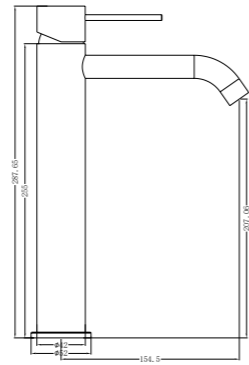

**YSW2219-07C Chrome**

Wall Basin Mixer  
Separate Back Plate 160/185/230mm Spout  
Water Rating: 5 Star, 6L/Min  
160mm SKU:NR221907c160CH  
185mm SKU:NR221907c185CH  
230mm SKU:NR221907c230CH  
Colours Available: