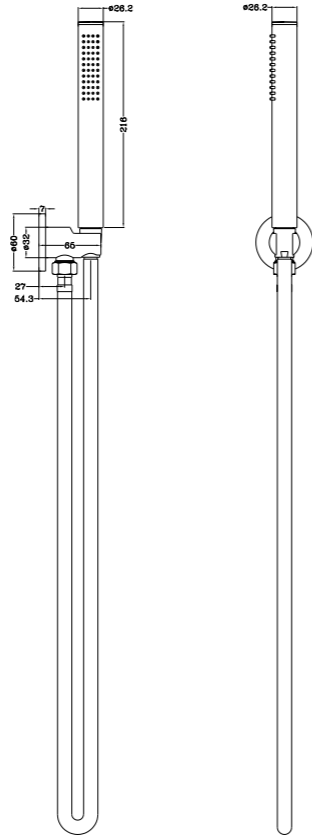

YSW307 Chrome

Round Shower Bracket
Water Rating: 3 Star, 8.5L/Min
SKU:NR307CH
Colours Available:

YSW307 Matte Black

Round Shower Bracket
Water Rating: 3 Star, 8.5L/Min
SKU:NR307MB
Colours Available:

YSW307 Brushed Nickel

Round Shower Bracket
Water Rating: 3 Star, 8.5L/Min
SKU:NR307BN
Colours Available:

YSW307 Gun Metal Grey

Round Shower Bracket
Water Rating: 3 Star, 8.5L/Min
SKU:NR307GM
Colours Available:

YSW307 Brushed Gold

Round Shower Bracket
Water Rating: 3 Star, 8.5L/Min
SKU:NR307BG
Colours Available: