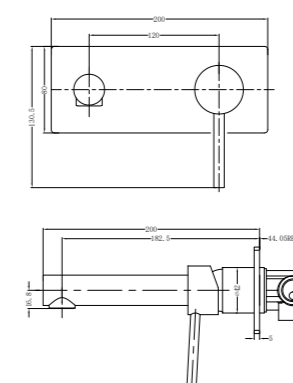

YSW2508-07A Matte Black

Wall Basin Mixer (Straight Spout)
Water Rating: 5 Star, 6L/Min
SKU:NR250807aMB
Colours Available: