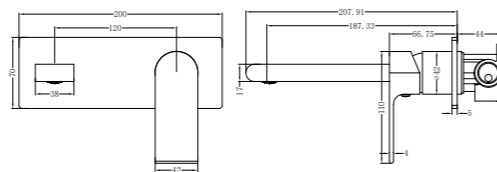

YSW3215-07A Brushed Nickel

Wall Basin Mixer
Water Rating: 5 Star, 5L/Min
SKU:NR321507aBN
Colours Available: