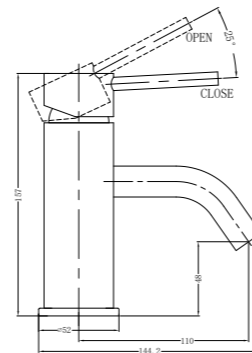

YSW2508-02A Chrome

Basin Mixer Stylish Spout
Water Rating: 5 Star, 6L/Min
SKU:NR250802aCH
Colours Available: