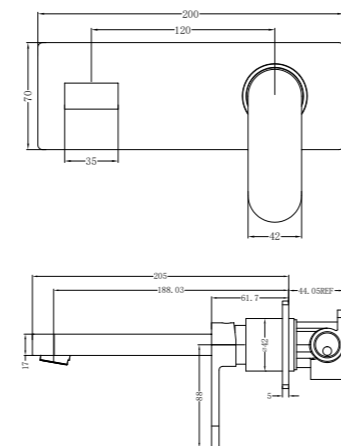

YSW3013-07A Chrome

Wall Basin Mixer
Water Rating: 5 Star, 6L/Min
SKU:NR301307aCH
Colours Available: