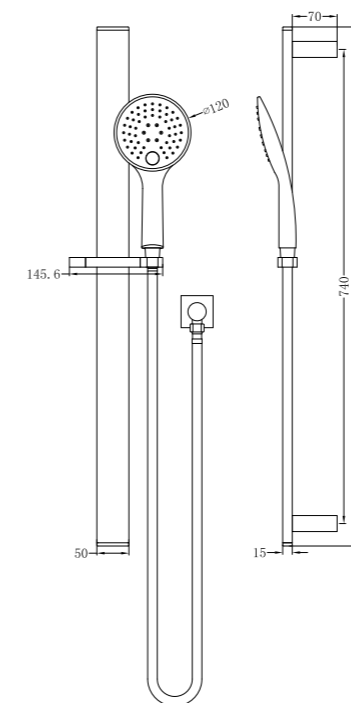

YSW303 Matte Black

Rain 3 Function Rail Shower
Water Rating: 3 Star, 6L/Min
SKU:NR303MB
Colours Available: