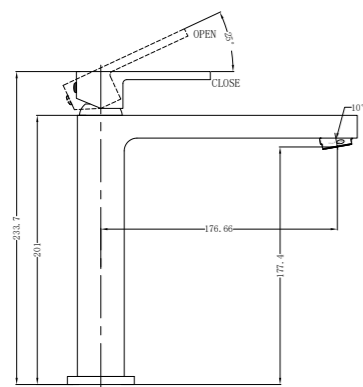

YSW3013-01A Chrome White

Tall Basin Mixer
Water Rating: 5 Star, 6L/Min
SKU:NR301301aCW
Colours Available: