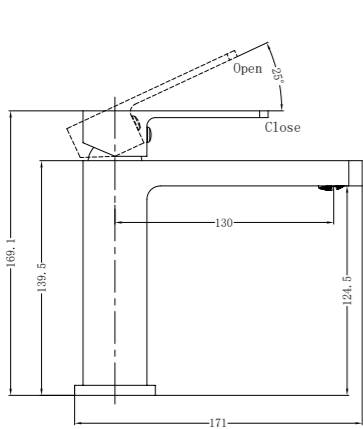

YSW3015-02 Chrome

Basin Mixer Builders Range
Water Rating: 5 Star, 6L/Min
SKU:NR301502CH
Colours Available: