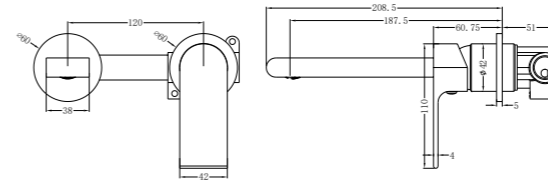

YSW3215-09E Brushed Rose Gold

Wall Basin Mixer Separate Back Plate
Water Rating: 5 Star, 5L/Min
SKU:NR321509eBRG
Colours Available: