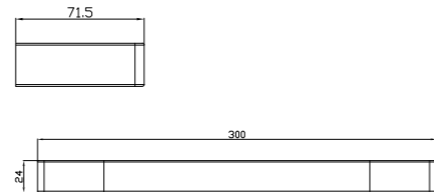

8080 Gun Metal Grey

Hand Towel Rail
SKU:NR8080GM
Colours Available: