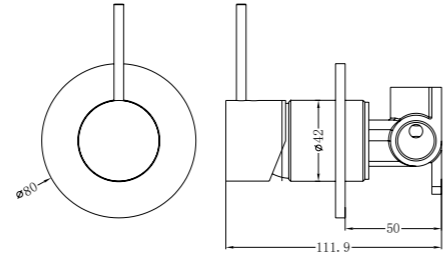

YSW2219-09B Brushed Gold

Shower Mixer Handle Up
SKU:NR221909bBG
Colours Available: