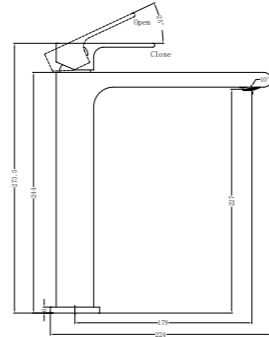

YSW3215-01A Chrome

Tall Basin Mixer
Water Rating: 5 Star, 5L/Min
SKU:NR321501aCH
Colours Available: