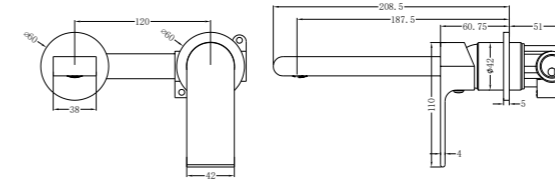

YSW3215-09E Chrome

Wall Basin Mixer Separate Back Plate
Water Rating: 5 Star, 5L/Min
SKU:NR321509eCH
Colours Available: