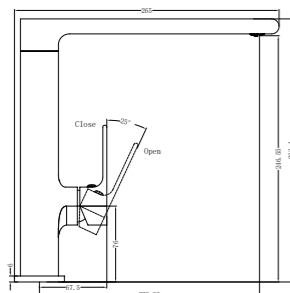

YSW3215-07 Brushed Nickel

Kitchen Mixer
Water Rating: 5 Star, 5L/Min
SKU:NR321507BN
Colours Available: