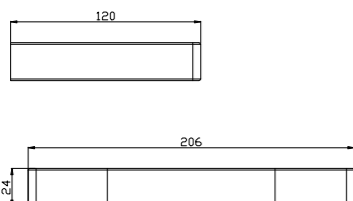

8081 Matte Black

Soap Dish Holder
SKU:NR8081MB
Colours Available: