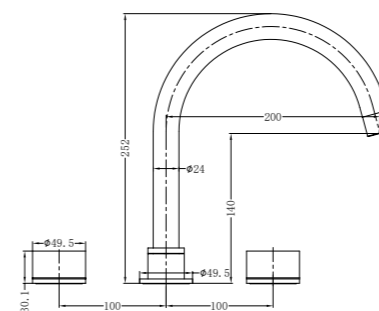

YSW2117-03 Chrome

Bath Set
SKU:NR211703CH
Colours Available: