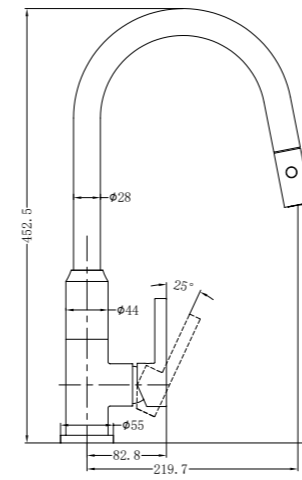

YSW2317-o8 Gun Metal Grey

Pearl Pull Out Sink Mixer With Vegie Spray Function
Water Rating: 5 Star, 6L/Min
SKU:NR231708GM
Colours Available: