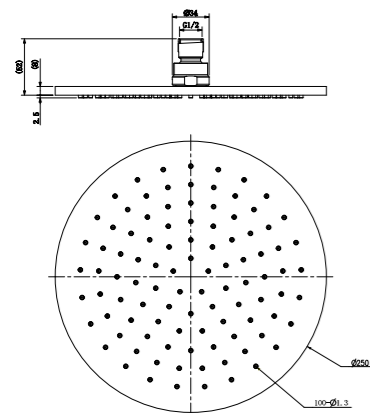

ROA1001 Chrome

250m Round Shower Head
Water Rating: 3 Star, 9L/Min
SKU:NRROA1001CH
Colours Available:

ROA1001 Matte Black

250m Round Shower Head
Water Rating: 3 Star, 9L/Min
SKU:NRROA1001MB
Colours Available:

ROA1001 Brushed Nickel

250m Round Shower Head
Water Rating: 3 Star, 9L/Min
SKU:NRROA1001BN
Colours Available:

ROA0802 Chrome

200mm Round Shower Head
Water Rating: 3 Star, 9L/Min
SKU:NRROA0802CH
Colours Available:

ROA1001 Brushed Rose Gold

250m Round Shower Head
Water Rating: 3 Star, 9L/Min
SKU:NRROA1001BRG
Colours Available:

ROA1001 Gun Metal Grey

250m Round Shower Head
Water Rating: 3 Star, 9L/Min
SKU:NRROA1001GM
Colours Available:

ROA1001 Brushed Gold

250m Round Shower Head
Water Rating: 3 Star, 9L/Min
SKU:NRROA1001BG
Colours Available:

ROA0802 Matte Black

200mm Round Shower Head
Water Rating: 3 Star, 9L/Min
SKU:NRROA0802MB
Colours Available:

ROA0802 Brushed Rose Gold

200mm Round Shower Head
Water Rating: 3 Star, 9L/Min
SKU:NRROA0802BRG
Colours Available: