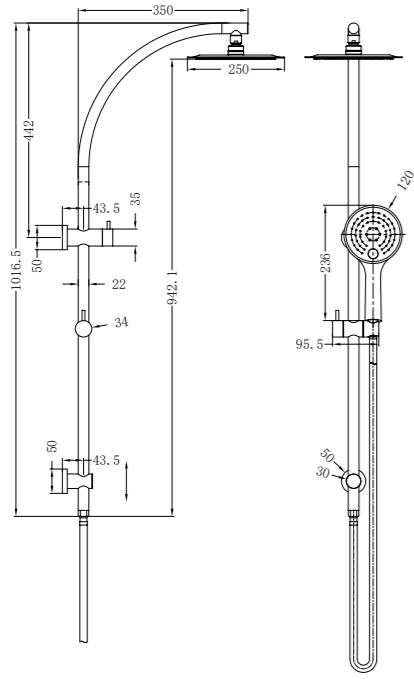

YSW2807-05E Chrome

Dolce Shower Column Set
Water Rating: 3 Star, 8.5L/Min
SKU:NR280705eCH
Colours Available: