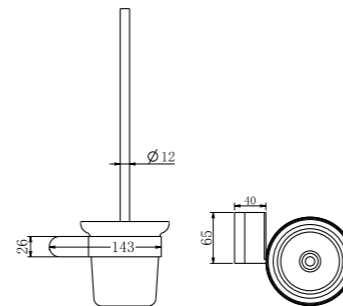

**9024 Gun Metal Grey**

Single Towel Rail 600mm  
SKU:NR9024GM  
Colours Available:

**9024D Gun Metal Grey**

Double Towel Rail 600mm  
SKU:NR9024dGM  
Colours Available:

**9088 Gun Metal Grey**

Toilet Brush Holder  
SKU:NR9088GM  
Colours Available: