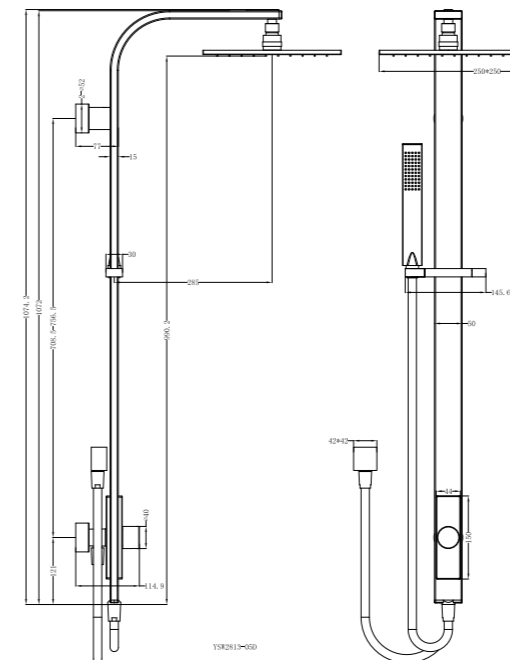

YSW2813-05D Matte Black

Rain Square Shower Set Double Hose
Water Rating: 3 Star, 8.5L/Min
SKU:NR281305dMB
Colours Available: