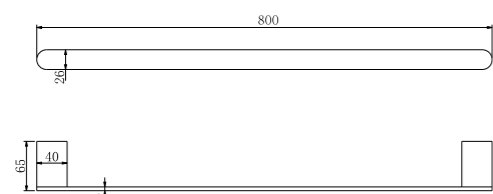

**9024 Chrome**

Single Towel Rail 600mm  
SKU:NR9024CH  
Colours Available:

**9030 Chrome**

Single Towel Rail 800mm  
SKU:NR9030CH  
Colours Available:

**9024D Chrome**

Double Towel Rail 600mm  
SKU:NR9024dCH  
Colours Available: