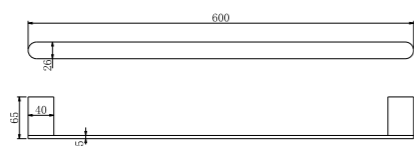

9024 Brushed Gold

Single Towel Rail 600mm
SKU:NR9024BG
Colours Available: