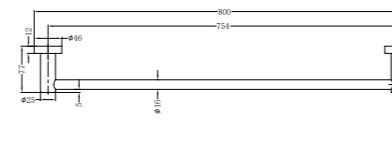

**1930D Brushed Nickel**

Double Towel Rail 800mm  
SKU:NR1930dBN  
Colours Available:

**1930 Brushed Nickel**

Single Towel Rail 800mm  
SKU:NR1930BN  
Colours Available:

**1987A Brushed Nickel**

Shower Shelf  
SKU:NR1987aBN  
Colours Available: