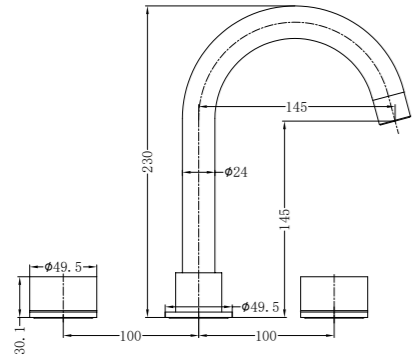

YSW2117-01 Brushed Nickel

Basin Set
Water Rating: 5 Star, 6L/Min
SKU:NR211701BN
Colours Available: