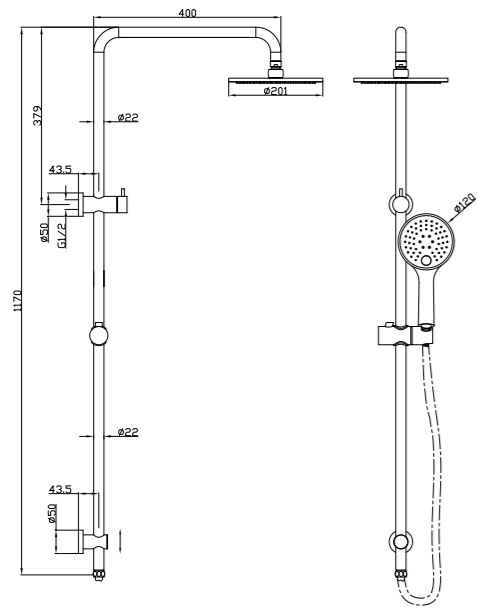

YSW2508-05A Matte Black

Dolce/Mecca Shower Set
Water Rating: 3 Star, 9L/Min
SKU:NR250805aMB
Colours Available: