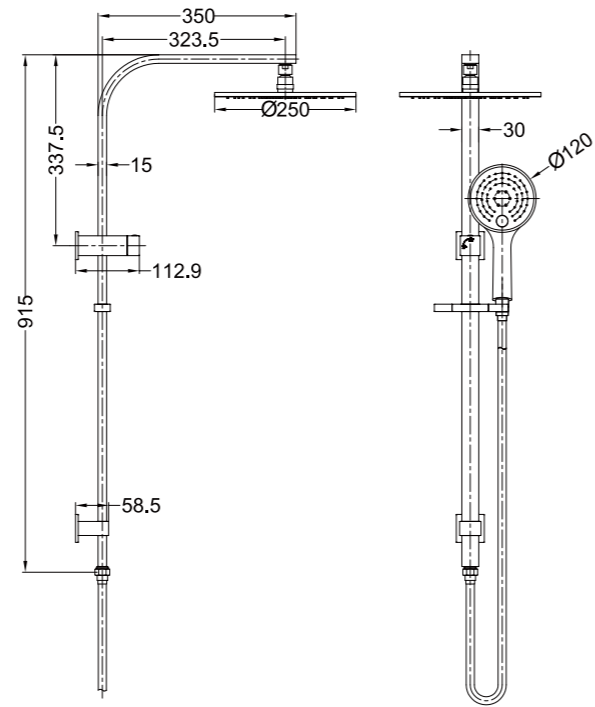

YSW2508-05C Matte Black

Mecca/Bianca Shower Set Round Head
Water Rating: 3 Star, 9L/Min
SKU:NR250805cMB
Colours Available: