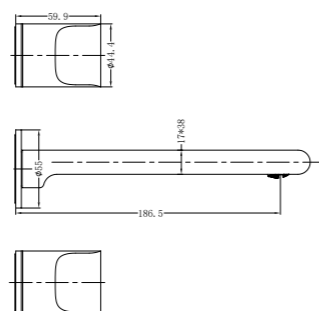

YSW2017-07A Gun Metal Grey

Wall Basin Set
Water Rating: 6 Star, 4.5L/Min
SKU:NR201707aGM
Colours Available: