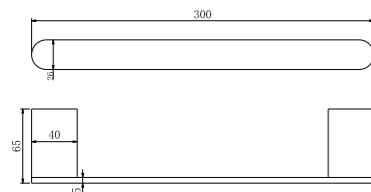

**9030D Brushed Gold**

Double Towel Rail 800mm  
SKU:NR9030dBG  
Colours Available:

**9087A Brushed Gold**

Shower Shelf  
SKU:NR9087aBG  
Colours Available:

**9080 Brushed Gold**

Hand Towel Rail  
SKU:NR9080BG  
Colours Available: