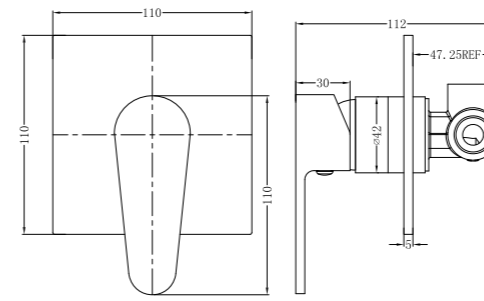

YSW2214-09 Chrome

Shower Mixer
SKU:NR221409CH
Colours Available: