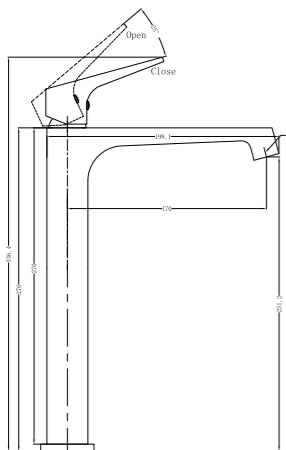

YSW2214-01A Chrome

Tall Basin Mixer
Water Rating: 5 Star, 6L/Min
SKU:NR221401aCH
Colours Available: