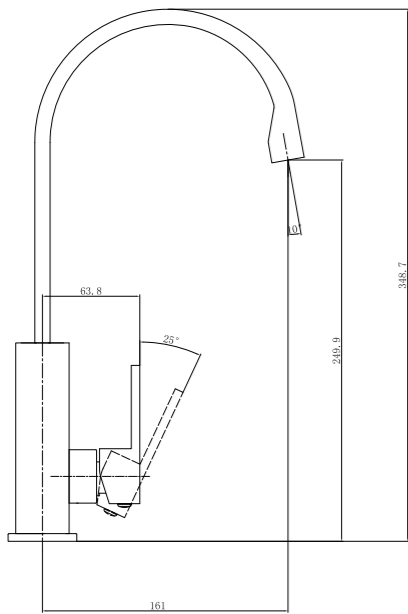

Vibe Range

YSW2007-07 Chrome

Kitchen Mixer
Water Rating: 4 Star, 7.5L/Min
SKU:NR200707CH
Colours Available: