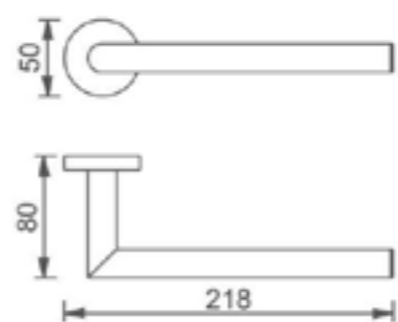

3680 Brushed Nickel

Hand Towel Rail
SKU:NR3680BN
Colours Available: