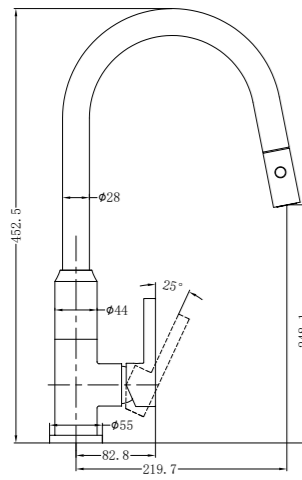

YSW2317-o8 Matt Black

Pearl Pull Out Sink Mixer With Vegie Spray Function
Water Rating: 5 Star, 6L/Min
SKU:NR231708MB
Colours Available: