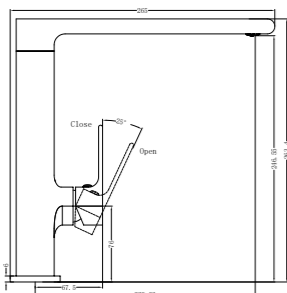

YSW3215-07 Matte Black

Kitchen Mixer
Water Rating: 5 Star, 5L/Min
SKU:NR321507MB
Colours Available: