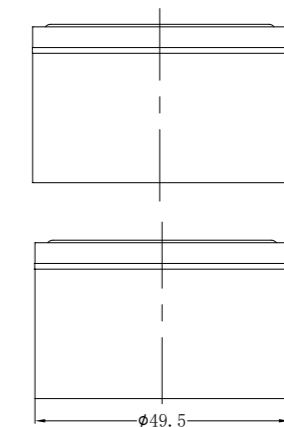

YSW2117-09 Chrome

Wall Top Assemblies
SKU:NR211709CH
Colours Available: