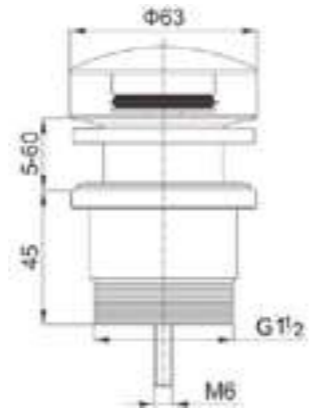

## A186-E Brushed Gold

Bottle Trap (40mm)  
SKU:NRA186eBG  
Colours Available:

**A706 Chrome**

Universal Pop Up Waste  
SKU:NRA706CH  
Colours Available:

**A706 Brushed Rose Gold**

Universal Pop Up Waste  
SKU:NRA706BRG  
Colours Available: