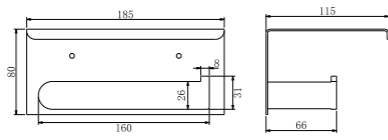

9086A Brushed Gold

Toilet Roll Holder
SKU:NR9086aBG
Colours Available: