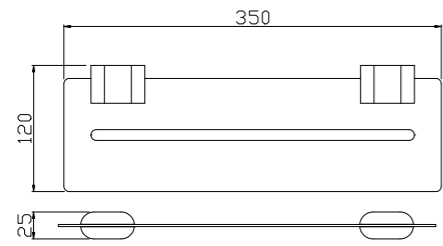

7087B Matte Black

Metal Shelf
SKU:NR7087bMB
Colours Available: