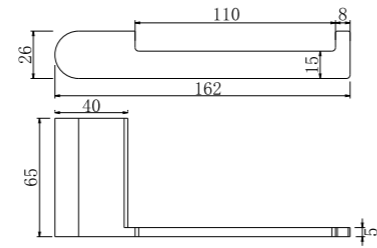

**9030 Brushed Nickel**

Single Towel Rail 800mm  
SKU:NR9030BN  
Colours Available:

**9030D Brushed Nickel**

Double Towel Rail 800mm  
SKU:NR9030dBN  
Colours Available:

**9087A Brushed Nickel**

Shower Shelf  
SKU:NR9087aBN  
Colours Available: