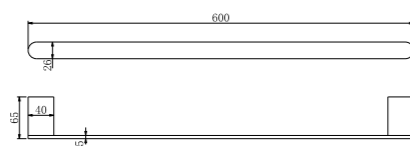

9024 Gun Metal Grey

Single Towel Rail 600mm
SKU:NR9024GM
Colours Available: