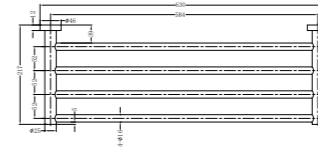

**1980A Brushed Nickel**

Hand Towel Rail  
SKU:NR1980aBN  
Colours Available:

**1924 Brushed Nickel**

Single Towel Rail 600mm  
SKU:NR1924BN  
Colours Available:

**1989 Brushed Nickel**

Towel Rack  
SKU:NR1989BN  
Colours Available: