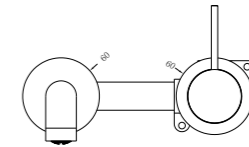

YSW2219-07D Chrome

Wall Basin Mixer Handle Up
Separate Back Plate 160/185/230mm Spout
Water Rating: 5 Star, 6L/Min
160mm SKU:NR221907d160CH
185mm SKU:NR221907d185CH
230mm SKU:NR221907d230CH
Colours Available: