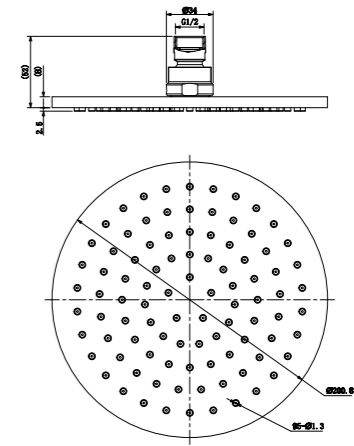

ROA1001 Brushed Rose Gold

250m Round Shower Head
Water Rating: 3 Star, 9L/Min
SKU:NRROA1001BRG
Colours Available: