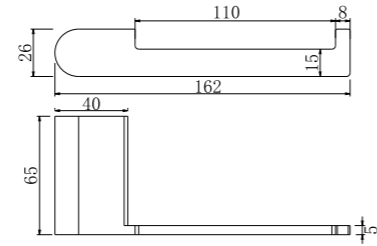

9086 Gun Metal Grey

Toilet Roll Holder
SKU:NR9086GM
Colours Available: