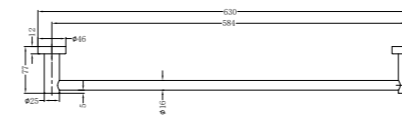

1924 Brushed Gold

Single Towel Rail 600mm
SKU:NR1924BG
Colours Available: