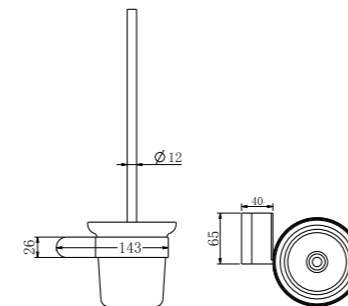

**9024 Brushed Gold**

Single Towel Rail 600mm  
SKU:NR9024BG  
Colours Available:

**9024D Brushed Gold**

Double Towel Rail 600mm  
SKU:NR9024dBG  
Colours Available:

**9088 Brushed Gold**

Toilet Brush Holder  
SKU:NR9088BG  
Colours Available: