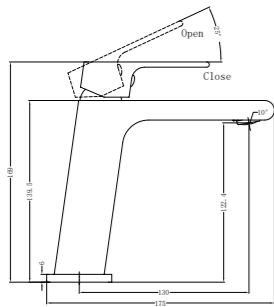

YSW3215-01 Brushed Rose Gold

Basin Mixer
Water Rating: 5 Star, 5L/Min
SKU:NR321501BRG
Colours Available: