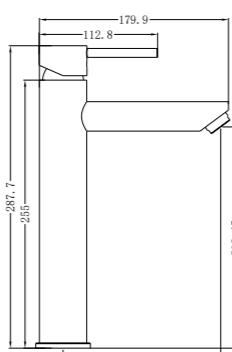

YSW2508-04 Chrome

Tall Basin Mixer
Water Rating: 5 Star, 6L/Min
SKU:NR250804CH
Colours Available: