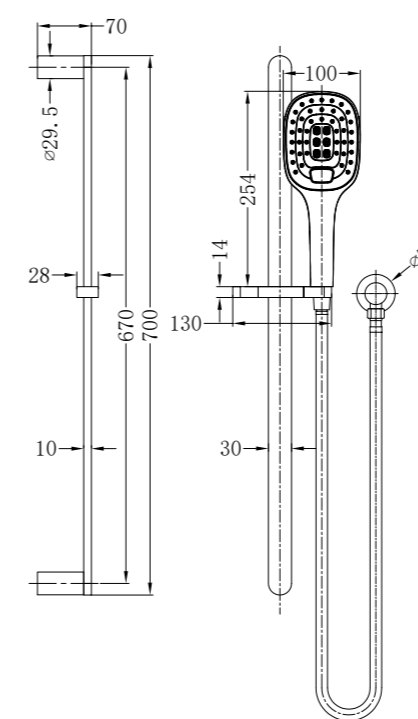

**YSW308 Matte Black**

Ecco Shower Rail  
 Water Rating: 4 Star, 7.5L/Min  
 SKU:NR308MB  
 Colours Available:

**YSW 310 Chrome**

Rain Shower Rail With Push Button Shower  
 Water Rating: 4 Star, 7.5L/Min  
 SKU:NR310CH  
 Colours Available: