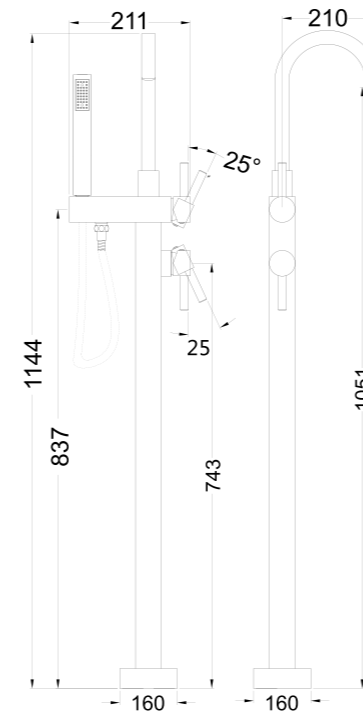

YSW2109-03A Chrome

Nova Round Floormount Mixer With Handshower
Water Rating: 3 Star, 8.5L/Min
SKU:NR210903aCH
Colours Available: