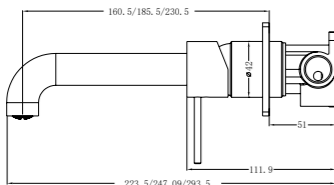

YSW2219-07A Matte Black

Wall Basin Mixer 160/185/230mm
Water Rating: 5 Star, 6L/Min
160mm SKU:NR221907a160MB
185mm SKU:NR221907a185MB
230mm SKU:NR221907a230MB
Colours Available: