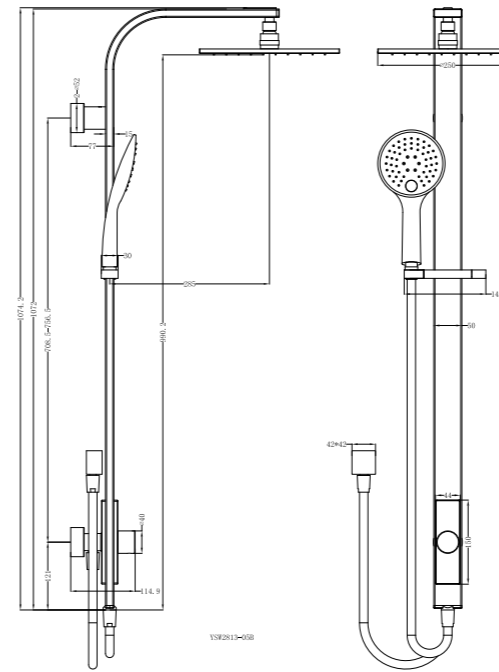

YSW2813-05B Chrome

Rain Round Shower Set Double Hose
Water Rating: 3 Star, 8.5L/Min
SKU:NR281305bCH
Colours Available: