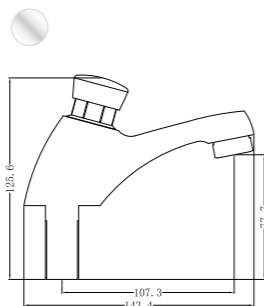

Commercial Range

Caravan Range