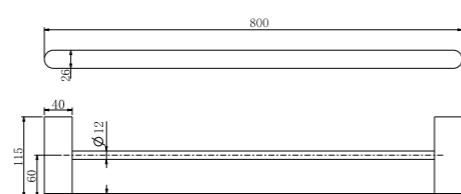

9030D Chrome

Double Towel Rail 800mm
SKU:NR9030dCH
Colours Available: