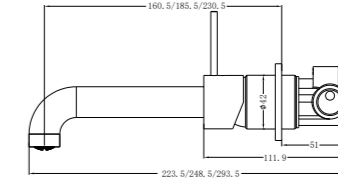

YSW2219-07D Brushed Gold

Wall Basin Mixer Handle Up
Separate Back Plate 160/185/230mm Spout
Water Rating: 5 Star, 6L/Min
160mm SKU:NR221907d160BG
185mm SKU:NR221907d185BG
230mm SKU:NR221907d230BG
Colours Available: