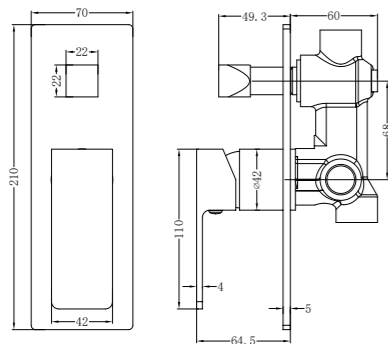

YSW3015-09A Chrome

Shower Mixer with Divertor
SKU:NR301509aCH
Colours Available: