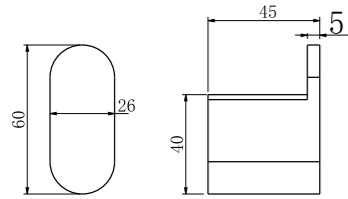

**9024 Brushed Rose Gold**

Single Towel Rail 600mm  
SKU:NR9024BRG  
Colours Available:

**9030 Brushed Rose Gold**

Single Towel Rail 800mm  
SKU:NR9030BRG  
Colours Available:

**9082 Gun Metal Grey**

Robe Hook  
SKU:NR9082GM  
Colours Available: