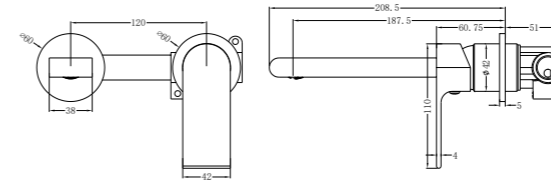

YSW3215-09E Matte Black

Wall Basin Mixer Separate Back Plate
Water Rating: 5 Star, 5L/Min
SKU:NR321509eMB
Colours Available: