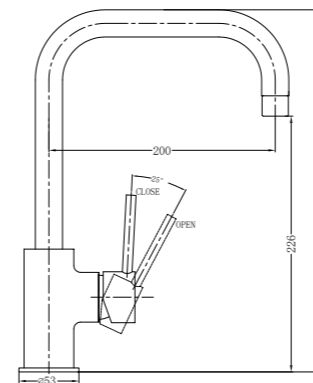

YSW2508-06 Matte Black

Kitchen Mixer Square Shape
Water Rating: 5 Star, 6L/Min
SKU:NR250806MB
Colours Available: