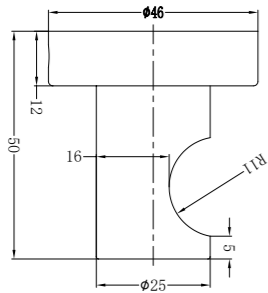

1982 Chrome

Robe Hook
SKU:NR1982CH
Colours Available: