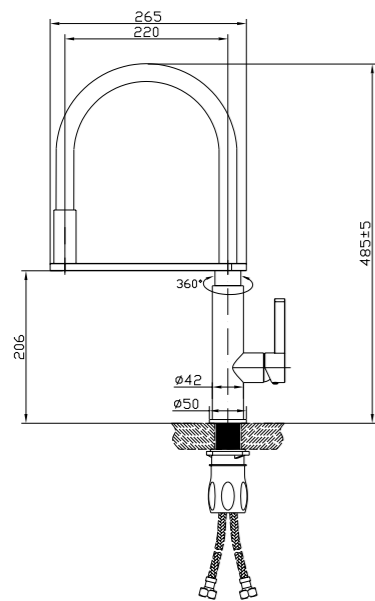

YSW2217-07 Chrome

Rit Pull Out Sink Mixer
Water Rating: 5 Star, 6L/Min
SKU:NR221707CH
Colours Available: