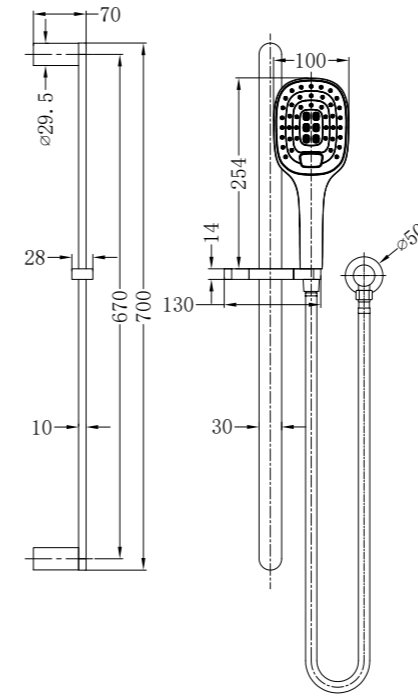

YSW308 Chrome

Ecco Shower Rail
Water Rating: 4 Star, 7.5L/Min
SKU:NR308CH
Colours Available: