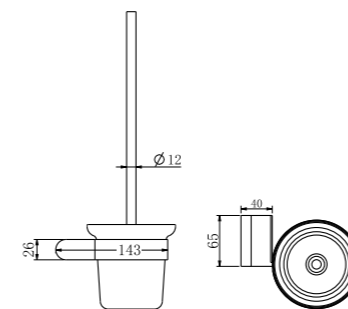

9088 Brushed Nickel

Toilet Brush Holder
SKU:NR9088BN
Colours Available: