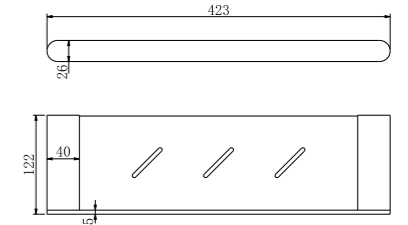

**9030 Brushed Nickel**

Single Towel Rail 800mm  
SKU:NR9030BN  
Colours Available:

**9030D Brushed Nickel**

Double Towel Rail 800mm  
SKU:NR9030dBN  
Colours Available:

**9087A Brushed Nickel**

Shower Shelf  
SKU:NR9087aBN  
Colours Available: