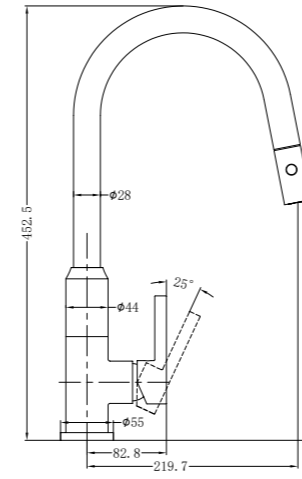

YSW2317-o8 White Chrome

Pearl Pull Out Sink Mixer With Vegie Spray Function
Water Rating: 5 Star, 6L/Min
SKU:NR231708CW
Colours Available: