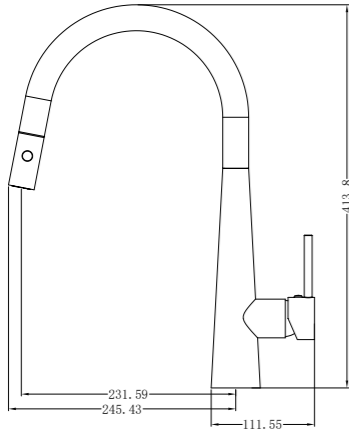

YSW5810-09C Chrome

Dolce Pull Out Sink Mixer With Vegie Spray
Water Rating: 5 Star, 6L/Min
SKU:NR581009cCH
Colours Available: