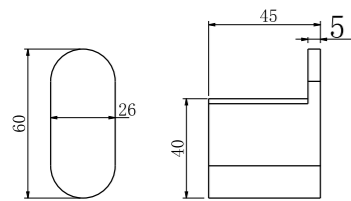

9082 Brushed Rose Gold

Robe Hook
SKU:NR9082BRG
Colours Available: