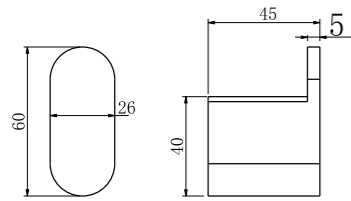

9082 Brushed Nickel

Robe Hook
SKU:NR9082BN
Colours Available: