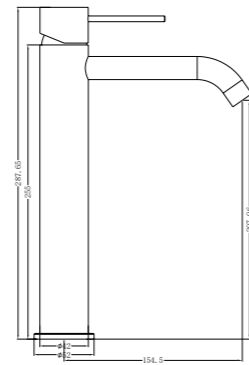

**YSW2219-07C Brushed Gold**

Wall Basin Mixer  
Separate Back Plate 160/185/230mm Spout  
Water Rating: 5 Star, 6L/Min  
160mm SKU:NR221907c160BG  
185mm SKU:NR221907c185BG  
230mm SKU:NR221907c230BG  
Colours Available: