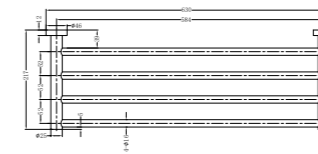

1989 Gun Metal Grey

Towel Rack
SKU:NR1989GM
Colours Available: