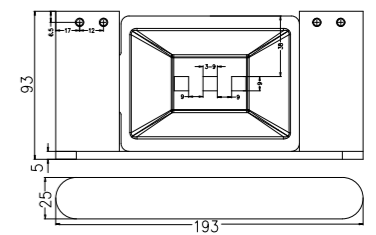

9081 Brushed Nickel

Soap Dish Holder
SKU:NR9081BN
Colours Available: