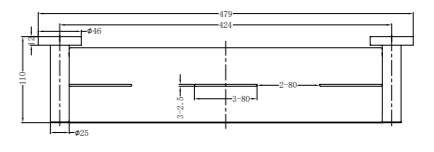

1987A Gun Metal Grey

Shower Shelf
SKU:NR1987aGM
Colours Available: