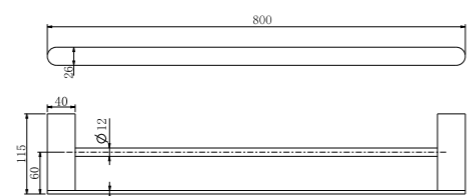

9030D Matte Black

Double Towel Rail 800mm
SKU:NR9030dMB
Colours Available: