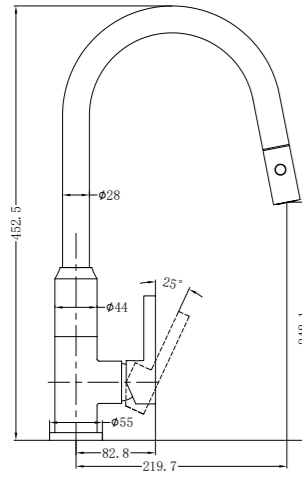

YSW2317-o8 Chrome

Pearl Pull Out Sink Mixer With Vegie Spray Function
Water Rating: 5 Star, 6L/Min
SKU:NR231708CH
Colours Available: