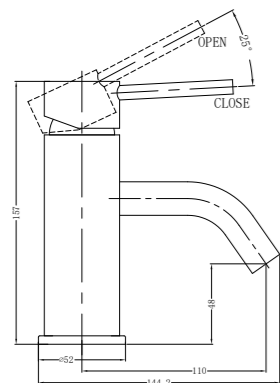

YSW2508-02A Matte Black

Basin Mixer Stylish Spout
Water Rating: 5 Star, 6L/Min
SKU:NR250802aMB
Colours Available: