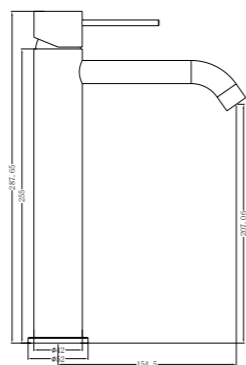

YSW2219-01A Gun Metal Grey

Tall Basin Mixer
Water Rating: 5 Star, 5L/Min
SKU:NR221901aGM
Colours Available: