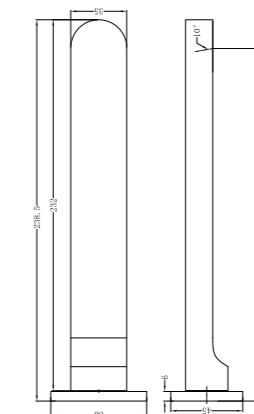

YSW3013-03 Matte Black

Bath Spout
SKU:NR301303MB
Colours Available: