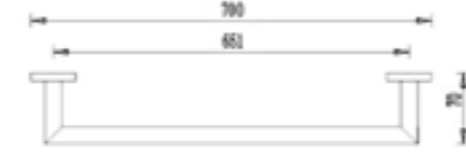

3630 Brushed Nickel

Single Towel Rail 700mm
SKU:NR3630BN
Colours Available: