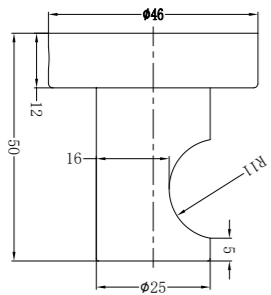

1982 Brushed Gold

Robe Hook
SKU:NR1982BG
Colours Available: