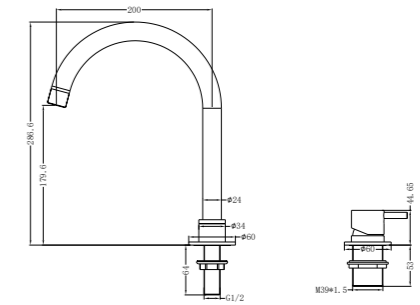

YSW2219-01B Gun Metal Grey

Hob Basin Mixer Round Spout
Water Rating: 6 Star, 4.5L/Min
SKU:NR221901bGM
Colours Available: