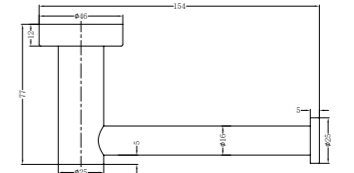

1986 Brushed Nickel

Toilet Roll Holder
SKU:NR1986BN
Colours Available: