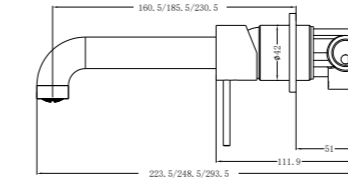

**YSW2219-07C Brushed Nickel**

Wall Basin Mixer  
 Separate Back Plate 160/185/230mm Spout  
 Water Rating: 5 Star, 6L/Min  
 160mm SKU:NR221907c160BN  
 185mm SKU:NR221907c185BN  
 230mm SKU:NR221907c230BN  
 Colours Available: