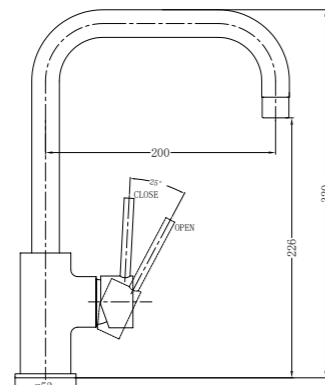

**YSW2508-06 Brushed Nickel**

Kitchen Mixer Square Shape  
 Water Rating: 5 Star, 6L/Min  
 SKU:NR250806BN  
 Colours Available:

**YSW2508-07B Brushed Nickel**

Wall Basin Mixer (Stylish Spout)  
 Water Rating: 5 Star, 6L/Min  
 SKU:NR250807bBN  
 Colours Available: