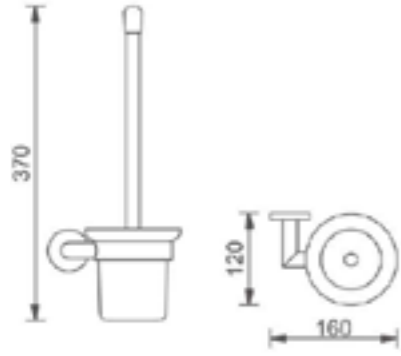

3688 Chrome

Toilet Brush Holder
SKU:NR3688CH
Colours Available: