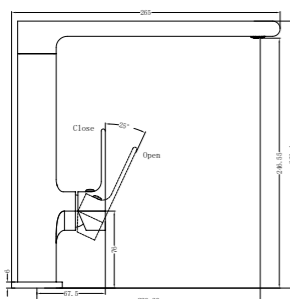

YSW3215-07 Gun Metal Grey

Kitchen Mixer
Water Rating: 5 Star, 5L/Min
SKU:NR321507GM
Colours Available: