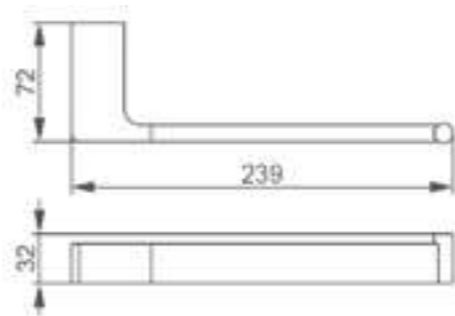

6080 Chrome

Hand Towel Rail
SKU:NR6080CH
Colours Available: