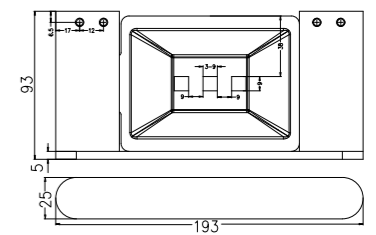

9081 Brushed Gold

Soap Dish Holder
SKU:NR9081BG
Colours Available: