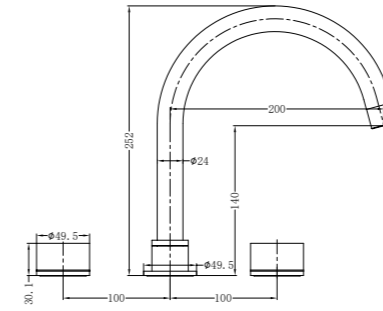

YSW2117-03 Matte Black

Bath Set
SKU:NR211703MB
Colours Available: