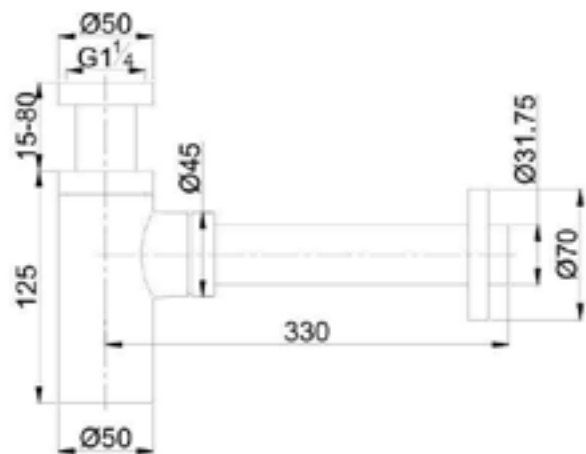

A186-E Gun Metal Grey

Bottle Trap (40mm)
SKU:NRA186eGM
Colours Available:

A186-E Brushed Gold

Bottle Trap (40mm)
SKU:NRA186eBG
Colours Available: