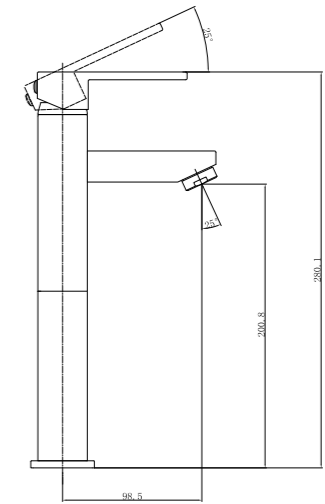

YSW2007-01A Chrome

Tall Basin Mixer
Water Rating: 4 Star, 7.5L/Min
SKU:NR200701aCH
Colours Available: