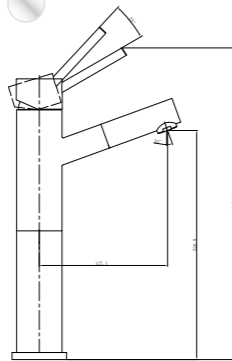

YSW2508-01A Chrome

Tall Basin Mixer Angle Spout
Water Rating: 4 Star, 7.5L/Min
SKU:NR250801aCH
Colours Available: