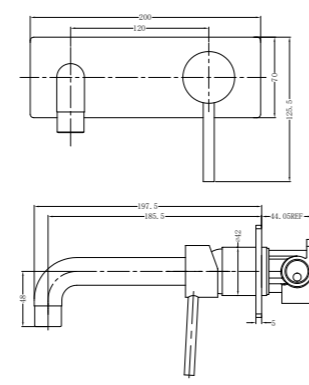

**YSW2508-06 Brushed Nickel**

Kitchen Mixer Square Shape  
 Water Rating: 5 Star, 6L/Min  
 SKU:NR250806BN  
 Colours Available:

**YSW2508-07B Brushed Nickel**

Wall Basin Mixer (Stylish Spout)  
 Water Rating: 5 Star, 6L/Min  
 SKU:NR250807bBN  
 Colours Available: