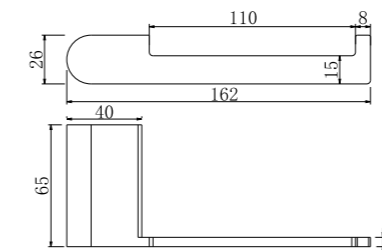

9086 Matte Black

Toilet Roll Holder
SKU:NR9086MB
Colours Available: