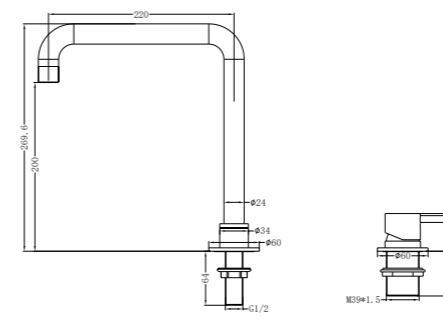

YSW2219-01C Brushed Gold

Hob Basin Mixer Square Spout
Water Rating: 6 Star, 4.5L/Min
SKU:NR221901cBG
Colours Available: