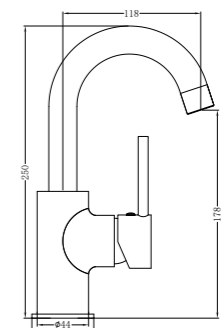

YSW2508-07-1 Chrome

Swivel Basin Mixer
Water Rating: 5 Star, 6L/Min
SKU:NR25080701CH
Colours Available: