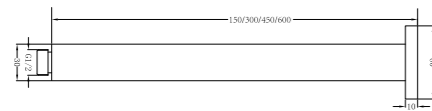

YSW503 Brushed Nickel

Round Ceiling Arm 300mm
SKU:NR503300BN
Colours Available: