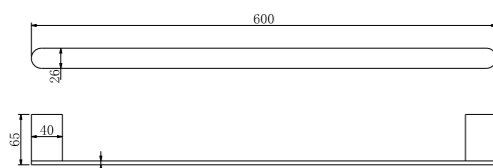

**9024 Chrome**

Single Towel Rail 600mm  
SKU:NR9024CH  
Colours Available:

**9030 Chrome**

Single Towel Rail 800mm  
SKU:NR9030CH  
Colours Available:

**9024D Chrome**

Double Towel Rail 600mm  
SKU:NR9024dCH  
Colours Available: