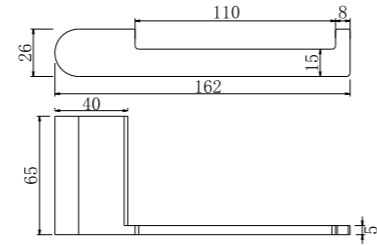

9086 Brushed Gold

Toilet Roll Holder
SKU:NR9086BG
Colours Available: