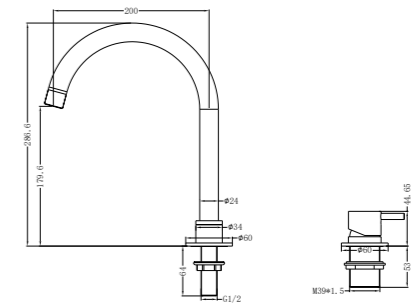

YSW2219-01B Chrome

Hob Basin Mixer Round Spout
Water Rating: 6 Star, 4.5L/Min
SKU:NR221901bCH
Colours Available: