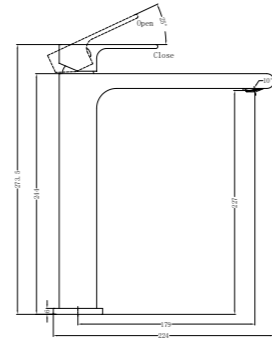

Swivel Bath Spout  
SKU:NR207MB  
Colours Available:

**YSW3215-01 Brushed Nickel**

Basin Mixer  
Water Rating: 5 Star, 5L/Min  
SKU:NR321501BN  
Colours Available:

**YSW3215-01A Brushed Nickel**

Tall Basin Mixer  
Water Rating: 5 Star, 5L/Min  
SKU:NR321501aBN  
Colours Available: