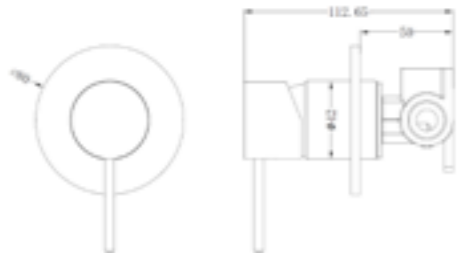

Basin/Bath Spout Only 160/215/250mm  
Water Rating: 5 Star, 6L/Min  
160mm SKU:NR221903160BG  
215mm SKU:NR221903215BG  
250mm SKU:NR221903250BG  
Colours Available:

**YSW2219-09 Brushed Gold**

Shower Mixer  
SKU:NR221909BG  
Colours Available: