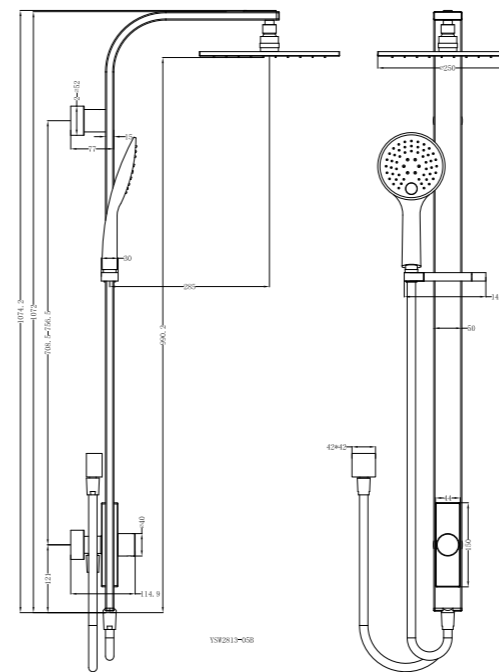

YSW2813-05B Matte Black

Rain Round Shower Set Double Hose
Water Rating: 3 Star, 8.5L/Min
SKU:NR281305bMB
Colours Available: