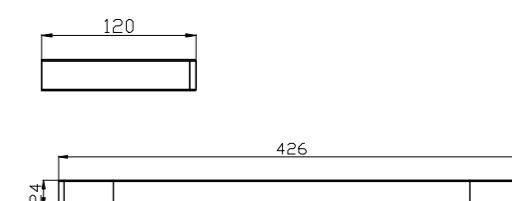

8087A Matte Black

Metal Shelf
SKU:NR8087aMB
Colours Available: