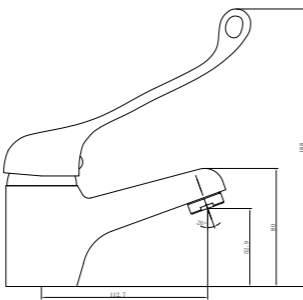

YSW1100-01D Chrome

Care Basin Mixer
Water Rating: 4 Star, 7.5L/Min
SKU:NR110001dCH
Colours Available: