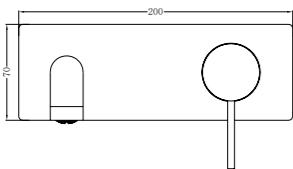

YSW2219-07A Chrome

Wall Basin Mixer 160/185/230mm
Water Rating: 5 Star, 6L/Min
160mm SKU:NR221907a160CH
185mm SKU:NR221907a185CH
230mm SKU:NR221907a230CH
Colours Available: