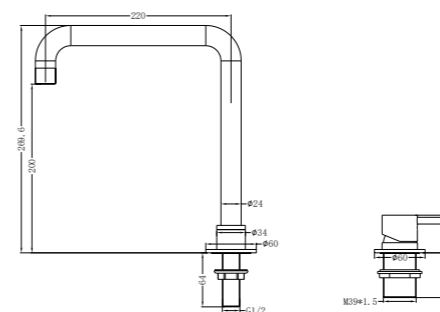

YSW2219-01C Brushed Nickel

Hob Basin Mixer Square Spout
Water Rating: 6 Star, 4.5L/Min
SKU:NR221901cBN
Colours Available: