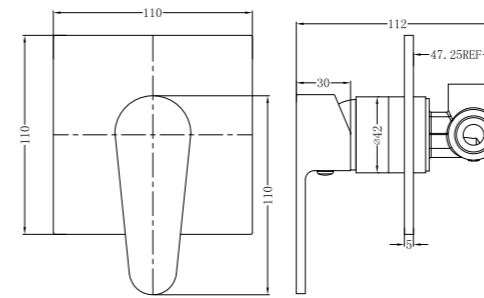

YSW2214-09 Matte Black

Shower Mixer
SKU:NR221409MB
Colours Available: