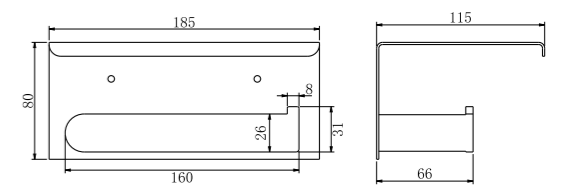

9086A Chrome

Toilet Roll Holder
SKU:NR9086aCH
Colours Available: