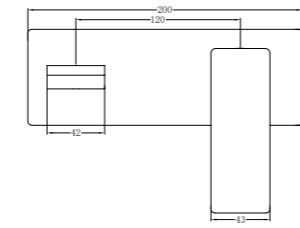

YSW2813-07A Chrome

Wall Basin Mixer
Water Rating: 5 Star, 6L/Min
SKU:NR281307aCH
Colours Available: