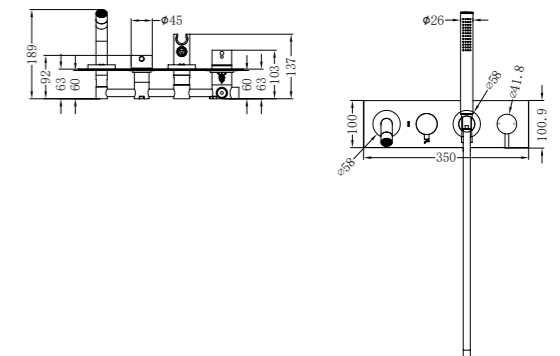

YSW2219-03D Chrome

Wall Mount Bath Mixer With Handshower
Water Rating: 3 Star, 9L/Min
SKU:NR221903dCH
Colours Available: