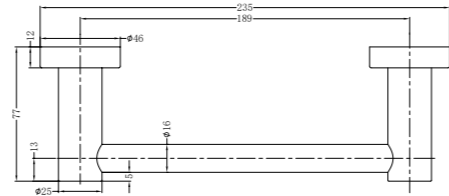

1980A Brushed Nickel

Hand Towel Rail
SKU:NR1980aBN
Colours Available: