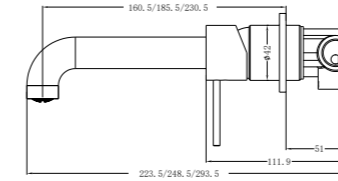

**YSW2219-07C Brushed Gold**

Wall Basin Mixer  
Separate Back Plate 160/185/230mm Spout  
Water Rating: 5 Star, 6L/Min  
160mm SKU:NR221907c160BG  
185mm SKU:NR221907c185BG  
230mm SKU:NR221907c230BG  
Colours Available: