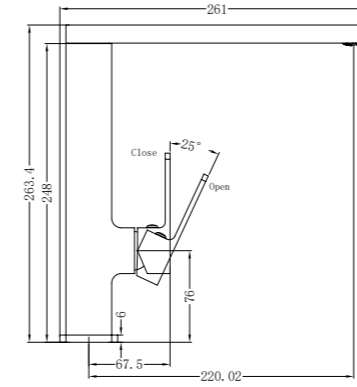

YSW3015-07 Chrome

Kitchen Mixer
Water Rating: 5 Star, 5L/Min
SKU:NR301507CH
Colours Available: