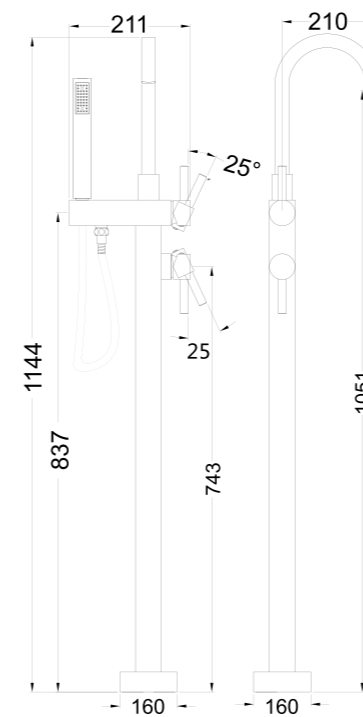

YSW2109-03A Matte Black

Nova Round Floormount Mixer With Handshower
Water Rating: 3 Star, 8.5L/Min
SKU:NR210903aCH
Colours Available: