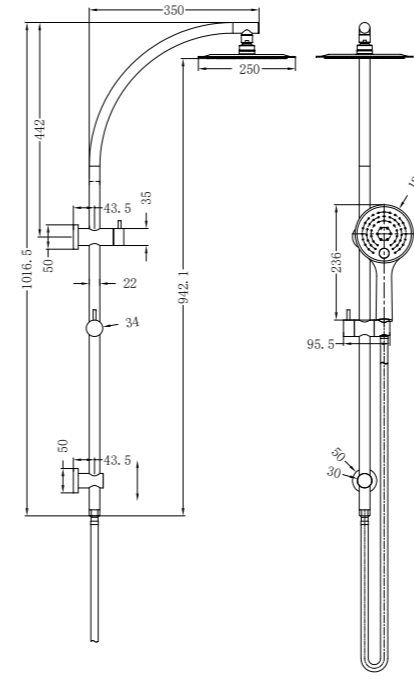

YSW2807-05E Gun Metal Grey

Dolce Shower Column Set
Water Rating: 3 Star, 8.5L/Min
SKU:NR280705eGM
Colours Available: