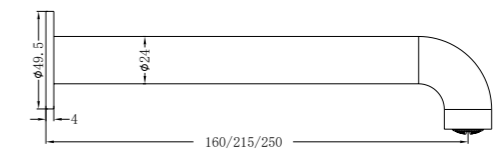

YSW2219-03 Brushed Nickel

Basin/Bath Spout Only 160/215/250mm
Water Rating: 5 Star, 6L/Min
160mm SKU:NR221903160BN
215mm SKU:NR221903215BN
250mm SKU:NR221903250BN
Colours Available: