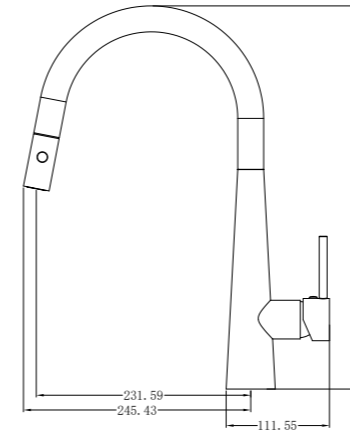

YSW5810-09C Brushed Nickel

Dolce Pull Out Sink Mixer With Vegie Spray Function
Water Rating: 5 Star, 6L/Min
SKU:NR581009cBN
Colours Available: