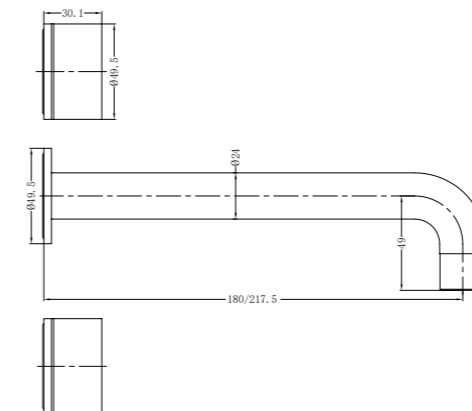

YSW2117-07A Brushed Nickel

Wall Basin Set 180/217mm
Water Rating: 5 Star, 6L/Min
180mm SKU:NR211707a180BN
217mm SKU:NR211707a217BN
Colours Available: