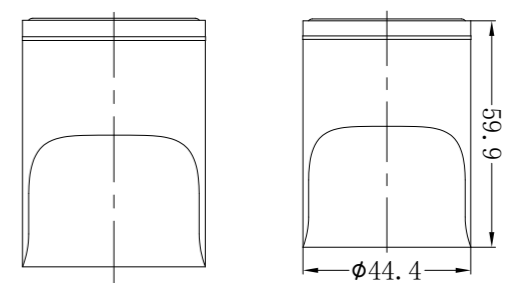

YSW2017-09 Gun Metal Grey

Wall Top Assemblies
SKU:NR201709GM
Colours Available: