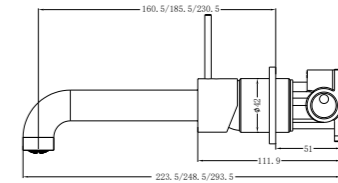

YSW2219-07D Chrome

Wall Basin Mixer Handle Up
Separate Back Plate 160/185/230mm Spout
Water Rating: 5 Star, 6L/Min
160mm SKU:NR221907d160CH
185mm SKU:NR221907d185CH
230mm SKU:NR221907d230CH
Colours Available: