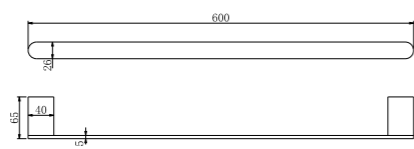

9024 Brushed Nickel

Single Towel Rail 600mm
SKU:NR9024BN
Colours Available: