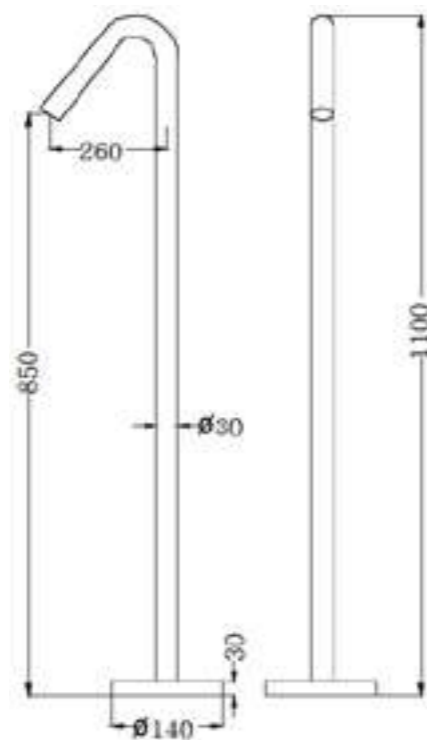

**YSW2219-03A Chrome**  
Bianca Floor Standing Bath Spout  
SKU:NR221903aCH  
Colours Available:  
● ● ● ● ●

**YSW2219-03A Matte Black**  
Bianca Floor Standing Bath Spout  
SKU:NR221903aMB  
Colours Available:  
● ● ● ● ●