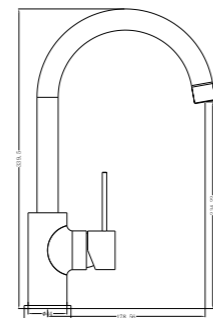

YSW2219-07 Matte Black

Kitchen Mixer
Water Rating: 6 Star, 4.5L/Min
SKU:NR221907MB
Colours Available: