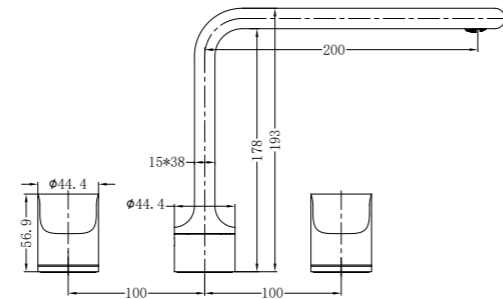

YSW2017-07 Chrome

Kitchen Set
Water Rating: 6 Star, 4.5L/Min
SKU:NR201707CH
Colours Available: