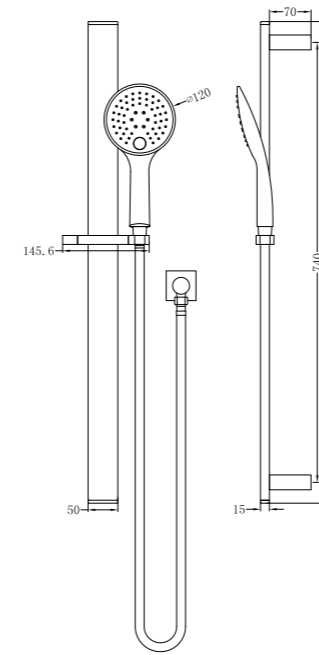

YSW303 Chrome

Rain 3 Function Rail Shower
Water Rating: 3 Star, 6L/Min
SKU:NR303CH
Colours Available: