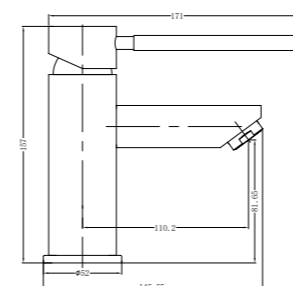

YSW2508-02B Chrome

Care Basin Mixer
Water Rating: 5 Star, 6L/Min
SKU:NR250802bCH
Colours Available: