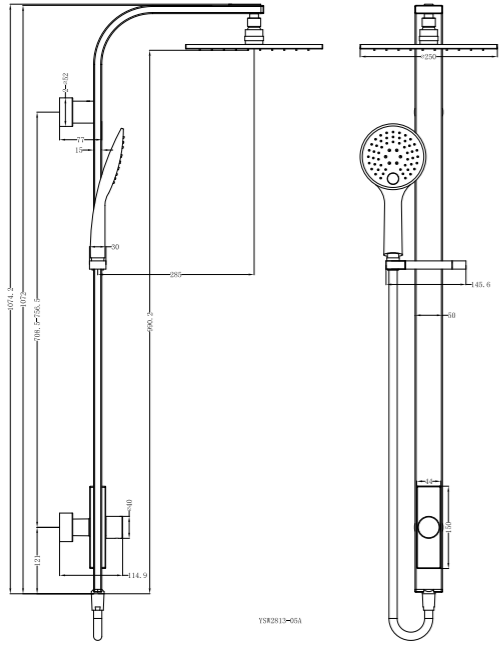

YSW2813-05A Chrome

Rain Round Shower Set Single Hose
Water Rating: 3 Star, 8.5L/Min
SKU:NR281305aCH
Colours Available: