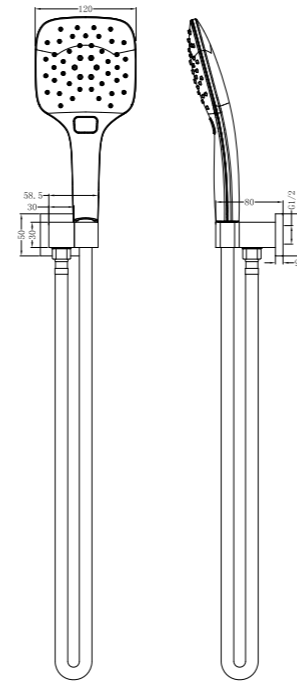

YSW306 Matte Black

Rain 3 Function Rail Shower Bracket
Water Rating: 3 Star, 8.5L/Min
SKU:NR306MB
Colours Available: