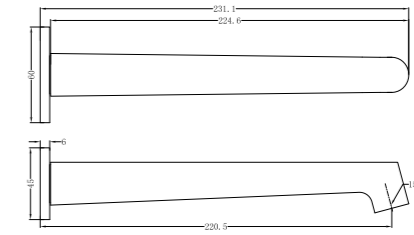

YSW2214-03 Chrome

Bath Spout
SKU:NR221403CH
Colours Available: