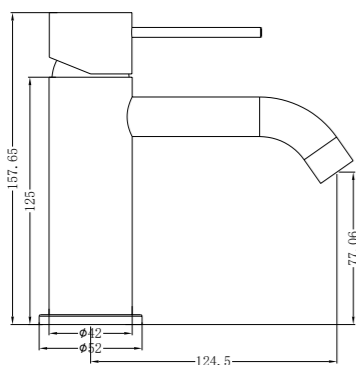

YSW2219-01 Gun Metal Grey

Basin Mixer
Water Rating: 5 Star, 5L/Min
SKU:NR221901GM
Colours Available: