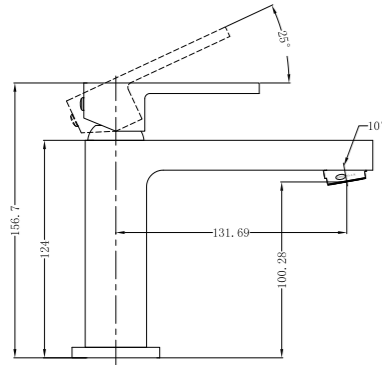

Shower Mixer With Divertor  
SKU:NR301309aMB  
Colours Available:

**YSW3013-03 Matte Black**

Bath Spout  
SKU:NR301303MB  
Colours Available:

**YSW3013-01 Chrome White**

Basin Mixer  
 Water Rating: 5 Star, 6L/Min  
 SKU:NR301301CW  
 Colours Available: