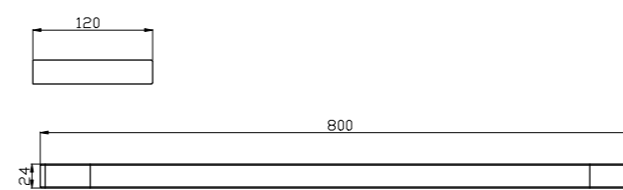

8030D Matte Black

Double Towel Rail 800mm
SKU:NR8030dMB
Colours Available: