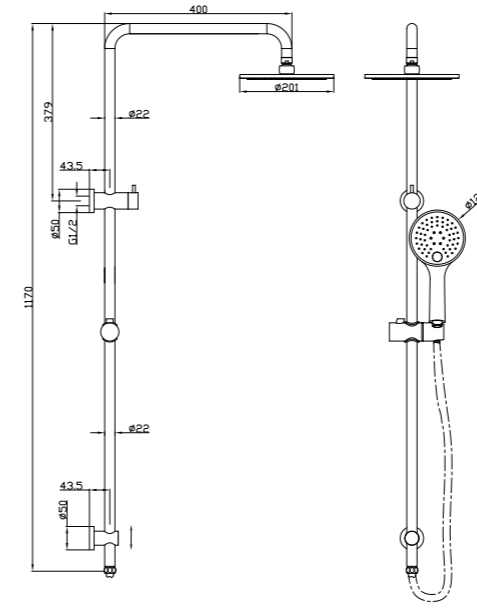

YSW2508-05A Gun Metal Grey

Dolce/Mecca Shower Set
Water Rating: 3 Star, 9L/Min
SKU:NR250805aGM
Colours Available: