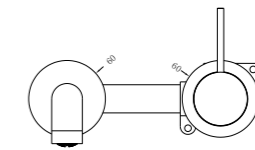

YSW2219-07D Brushed Gold

Wall Basin Mixer Handle Up
Separate Back Plate 160/185/230mm Spout
Water Rating: 5 Star, 6L/Min
160mm SKU:NR221907d160BG
185mm SKU:NR221907d185BG
230mm SKU:NR221907d230BG
Colours Available: