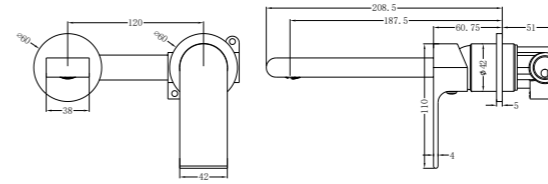

YSW3215-09E Gun Metal Grey

Wall Basin Mixer Separate Back Plate
Water Rating: 5 Star, 5L/Min
SKU:NR321509eGM
Colours Available: