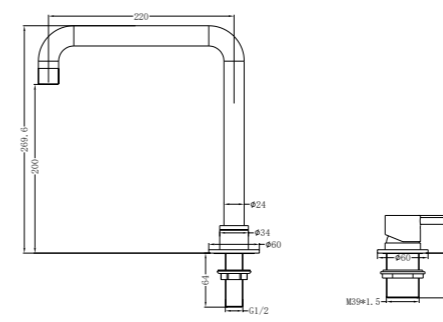

YSW2219-01C Gun Metal Grey

Hob Basin Mixer Square Spout
Water Rating: 6 Star, 4.5L/Min
SKU:NR221901cGM
Colours Available: