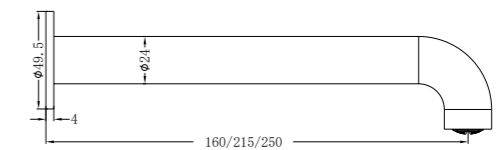

YSW2219-03 Matte Black

Basin/Bath Spout Only 160/215/250mm
Water Rating: 5 Star, 6L/Min
160mm SKU:NR221903160MB
215mm SKU:NR221903215MB
250mm SKU:NR221903250MB
Colours Available: