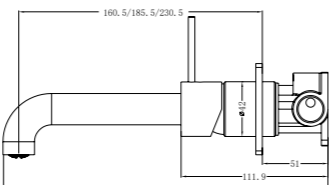

YSW2219-07B Gun Metal Grey

Wall Basin Mixer Handle Up 160/185/230mm
Water Rating: 5 Star, 6L/Min
160mm SKU:NR221907b160GM
185mm SKU:NR221907b185GM
230mm SKU:NR221907b230GM
Colours Available: