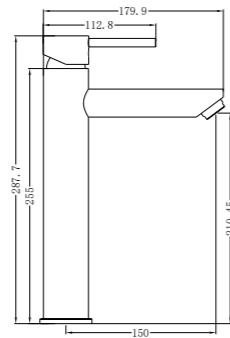

YSW2508-04 Matte Black

Tall Basin Mixer
Water Rating: 5 Star, 6L/Min
SKU:NR250804MB
Colours Available: