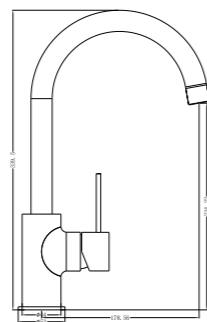

YSW2219-07 Chrome

Kitchen Mixer
Water Rating: 6 Star, 4.5L/Min
SKU:NR221907CH
Colours Available: