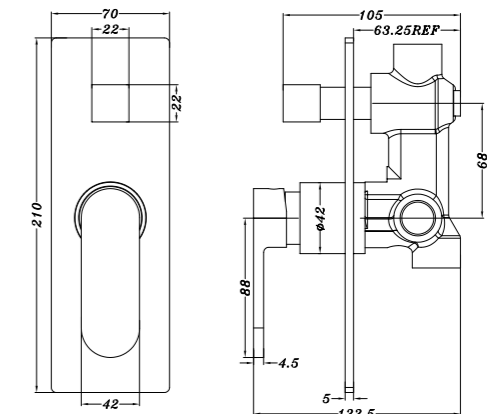

YSW3013-09A Chrome White

Shower Mixer With Divertor
SKU:NR301309aCW
Colours Available: