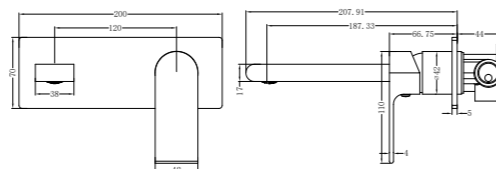

YSW3215-07A Chrome

Wall Basin Mixer
Water Rating: 5 Star, 5L/Min
SKU:NR321507aCH
Colours Available: