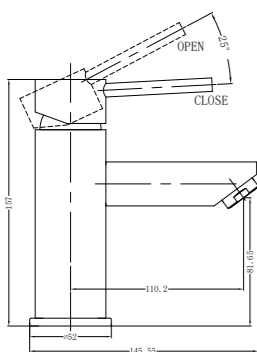

YSW2508-02 Chrome

Basin Mixer Straight Spout
Water Rating: 5 Star, 6L/Min
SKU:NR250802CH
Colours Available: