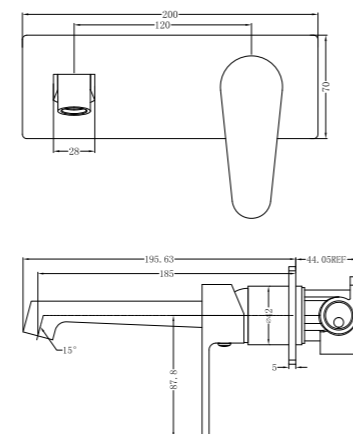

YSW2214-07A Matte Black

Wall Basin Mixer
Water Rating: 5 Star, 6L/Min
SKU:NR221407aMB
Colours Available: