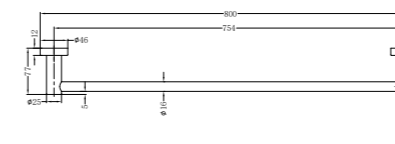

1930 Matte Black

Single Towel Rail 800mm
SKU:NR1930MB
Colours Available: