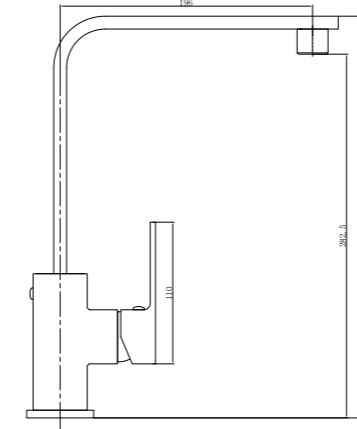

YSW3015-06 Chrome

Kitchen Mixer Builders Range
Water Rating: 4 Star, 7.5L/Min
SKU:NR301506CH
Colours Available: