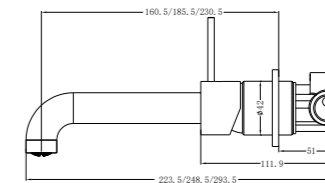

YSW2219-07D Gun Metal Grey

Wall Basin Mixer Handle Up
Separate Back Plate 160/185/230mm Spout
Water Rating: 5 Star, 6L/Min
160mm SKU:NR221907d160GM
185mm SKU:NR221907d185GM
230mm SKU:NR221907d230GM
Colours Available: