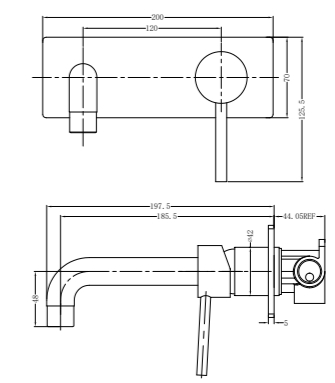

YSW2508-07B Matte Black

Wall Basin Mixer (Stylish Spout)
Water Rating: 5 Star, 6L/Min
SKU:NR250807bMB
Colours Available: