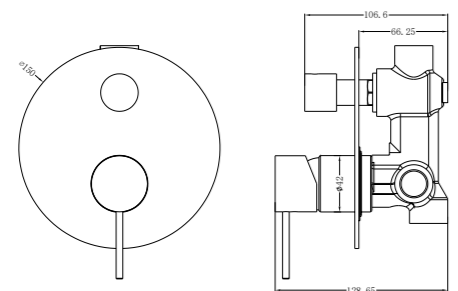

YSW2219-09A Brushed Gold

Shower Mixer With Divertor
SKU:NR221909aBG
Colours Available: