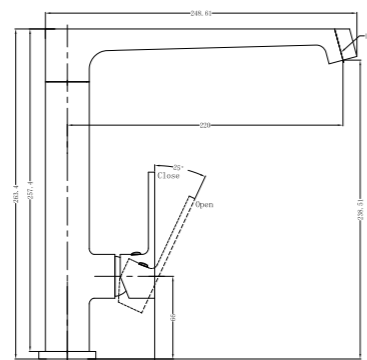

YSW2214-07 Chrome

Kitchen Mixer
Water Rating: 5 Star, 6L/Min
SKU:NR221407CH
Colours Available: