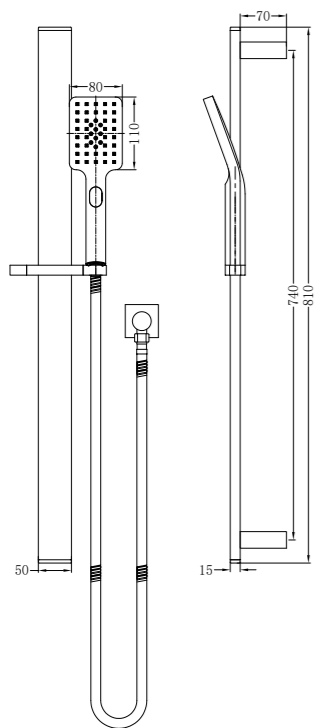

YSW316 Matte Black

Celia New Shower Rail
Water Rating: 4 Star, 6L/Min
SKU:NR316MB
Colours Available: