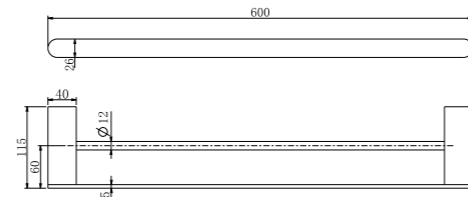

9024D Matte Black

Double Towel Rail 600mm
SKU:NR9024dMB
Colours Available: