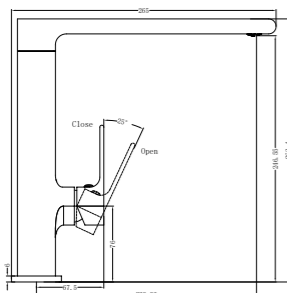

YSW3215-07 Brushed Rose Gold

Kitchen Mixer
Water Rating: 5 Star, 5L/Min
SKU:NR321507BRG
Colours Available: