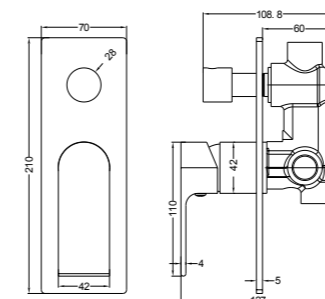

YSW3215-09A Brushed Rose Gold

Shower Mixer with Divertor
SKU:NR321509aBRG
Colours Available: