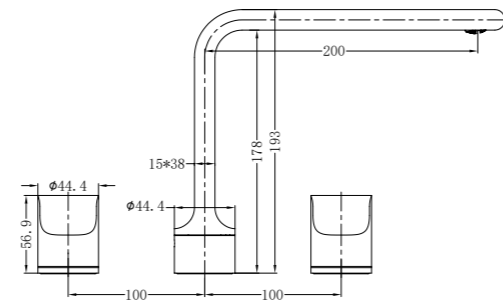

YSW2017-07 Gun Metal Grey

Kitchen Set
Water Rating: 6 Star, 4.5L/Min
SKU:NR201707GM
Colours Available: