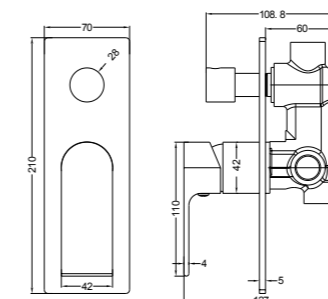

YSW3215-09A Brushed Nickel

Shower Mixer with Divertor
SKU:NR321509aBN
Colours Available: