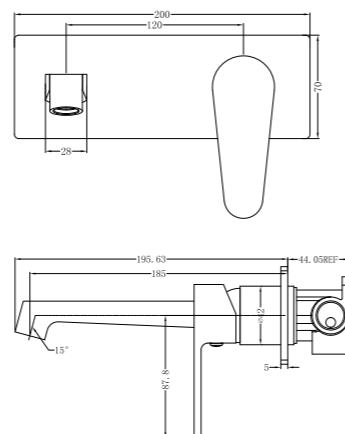

YSW2214-07A White

Wall Basin Mixer
Water Rating: 5 Star, 6L/Min
SKU:NR221407aWH
Colours Available: