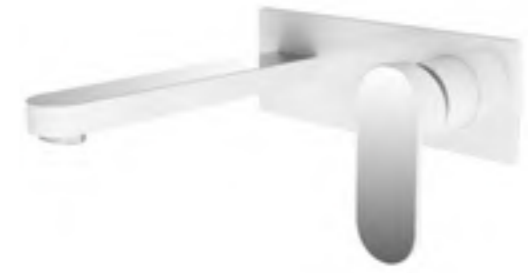

YSW3013-07A Chrome White

Wall Basin Mixer
Water Rating: 5 Star, 6L/Min
SKU:NR301307aCW
Colours Available: