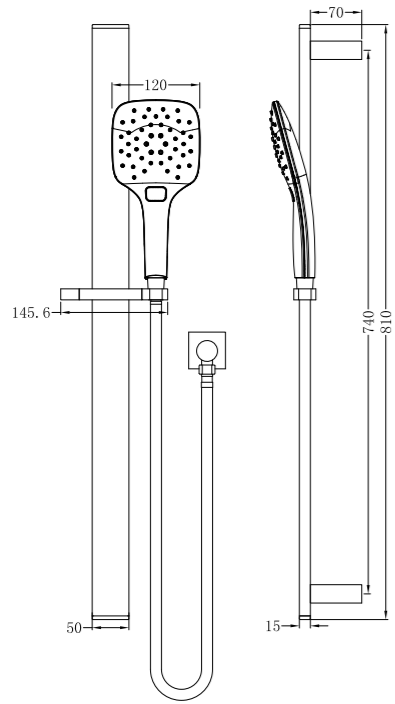

YSW304 Chrome

Rain 3 Function Rail Shower
Water Rating: 3 Star, 8.5L/Min
SKU:NR304CH
Colours Available: