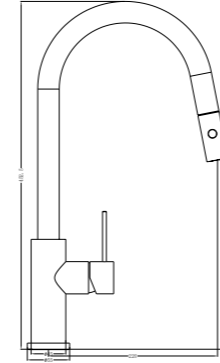

YSW2219-08 Matte Black

Pull Out Sink Mixer With Vegie Spray Function
Water Rating: 5 Star, 5L/Min
SKU:NR221908MB
Colours Available: