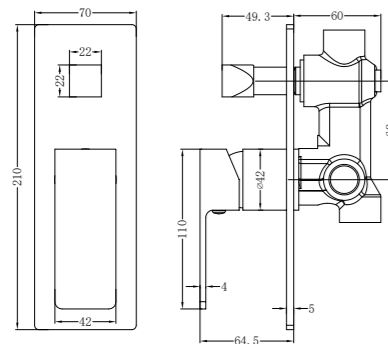

YSW3015-09A Matte Black

Shower Mixer with Divertor
SKU:NR301509aMB
Colours Available: