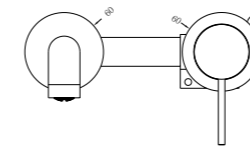

**YSW2219-07C Brushed Gold**

Wall Basin Mixer  
Separate Back Plate 160/185/230mm Spout  
Water Rating: 5 Star, 6L/Min  
160mm SKU:NR221907c160BG  
185mm SKU:NR221907c185BG  
230mm SKU:NR221907c230BG  
Colours Available: