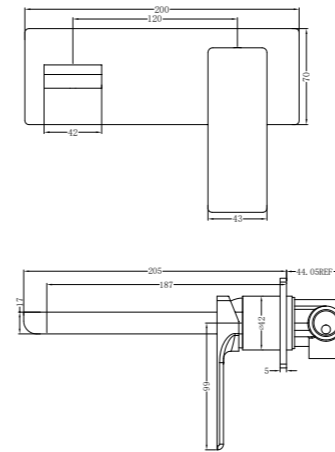

YSW2813-07A Matte Black

Wall Basin Mixer
Water Rating: 5 Star, 6L/Min
SKU:NR281307aMB
Colours Available: