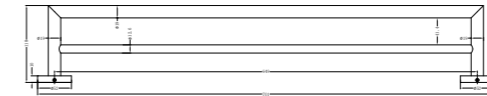

3630D Brushed Nickel

Double Towel Rail 700mm
SKU:NR3630dBN
Colours Available: