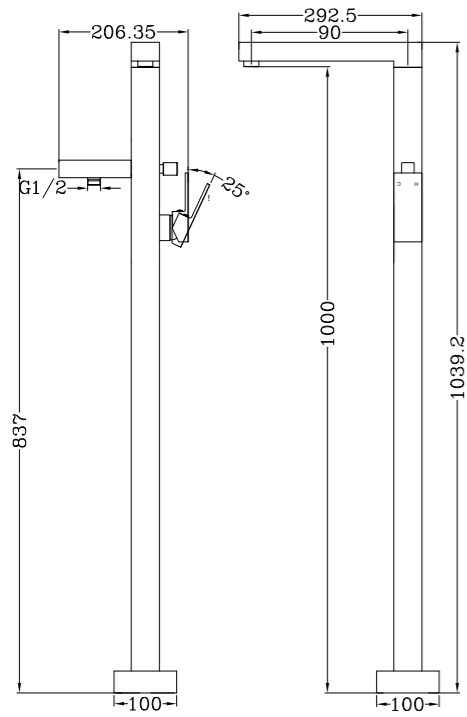

YSW3107-03A Chrome

Vibe Square Floormount Mixer With Handshower
Water Rating: 3 Star, 8.5L/Min
SKU:NR310703aCH
Colours Available: