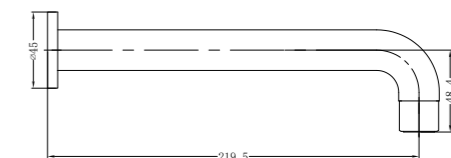

YSW2508-03 Brushed Nickel

Basin/Bath Spout Only 200mm
Water Rating: 5 Star, 6L/Min
SKU:NR250803200BN
Colours Available: