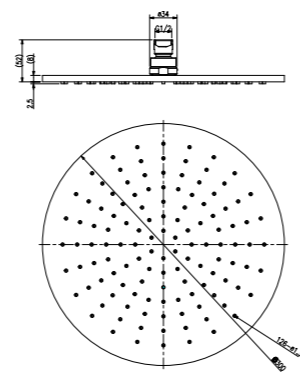

ROB1202 Chrome

300mm Square Shower Head
Water Rating: 3 Star, 9L/Min
SKU:NRROB1202CH
Colours Available: