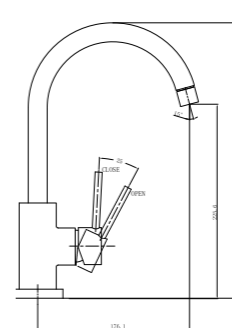

YSW2508-07 Chrome

Kitchen Mixer Gooseneck
Water Rating: 4 Star, 7.5L/Min
SKU:NR250807CH
Colours Available: