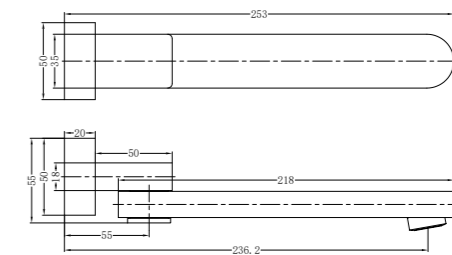

YSW207 Gun Metal Grey

Swivel Bath Spout
SKU:NR207GM
Colours Available: