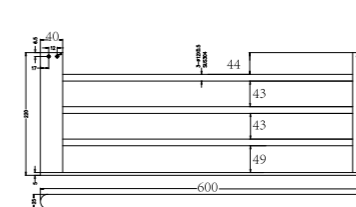

9089 Brushed Gold

Towel Rack
SKU:NR9089BG
Colours Available: