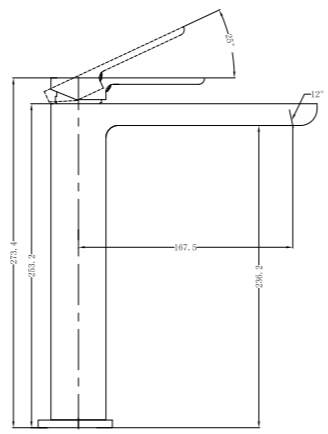

YSW2813-07 Chrome

Kitchen Mixer
Water Rating: 5 Star, 6L/Min
SKU:NR281307CH
Colours Available: