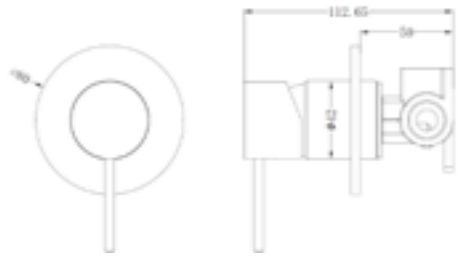

Basin/Bath Spout Only 160/215/250mm  
 Water Rating: 5 Star, 6L/Min  
 160mm SKU:NR221903160BN  
 215mm SKU:NR221903215BN  
 250mm SKU:NR221903250BN  
 Colours Available:

**YSW2219-09 Brushed Nickel**

Shower Mixer  
SKU:NR221909BN  
Colours Available: