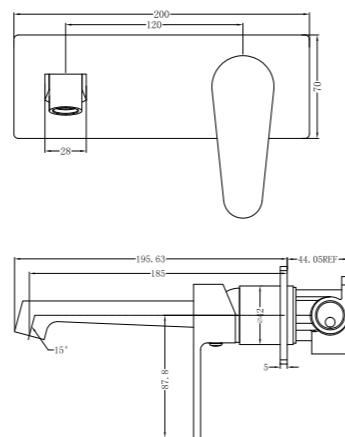

YSW2214-07A Chrome

Wall Basin Mixer
Water Rating: 5 Star, 6L/Min
SKU:NR221407aCH
Colours Available: