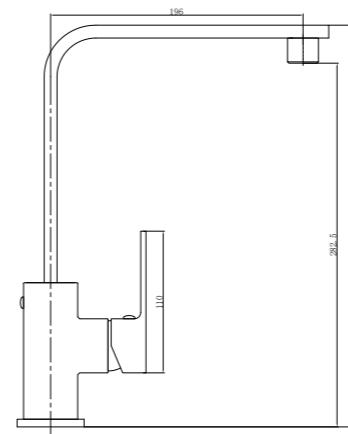

YSW3015-06 Matte Black

Kitchen Mixer Builders Range
Water Rating: 4 Star, 7.5L/Min
SKU:NR301506MB
Colours Available: