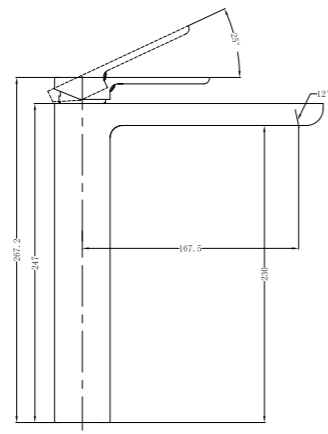

YSW2813-01A Chrome

Tall Basin Mixer
Water Rating: 5 Star, 6L/Min
SKU:NR281301aCH
Colours Available: