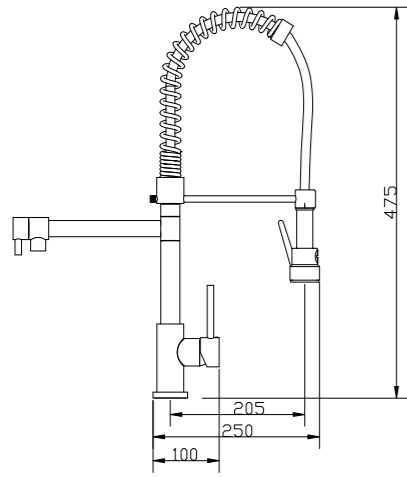

FD0020-CCT Chrome

Gamma Pull Out Spray Sink Mixer
Water Rating: 4 Star, 7L/Min
SKU:NR130077CH
Colours Available: