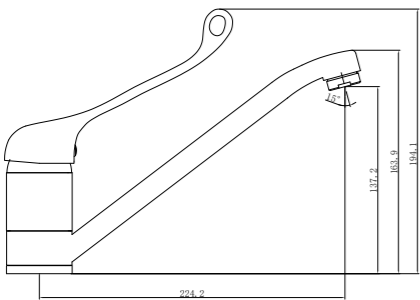

YSW1100-07D Chrome

Care Sink Mixer
Water Rating: 4 Star, 7.5L/Min
SKU:NR110007dCH
Colours Available: