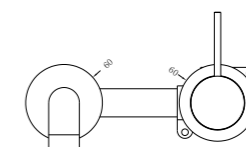

YSW2219-07D Gun Metal Grey

Wall Basin Mixer Handle Up
Separate Back Plate 160/185/230mm Spout
Water Rating: 5 Star, 6L/Min
160mm SKU:NR221907d160GM
185mm SKU:NR221907d185GM
230mm SKU:NR221907d230GM
Colours Available: