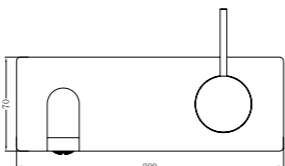

YSW2219-07B Gun Metal Grey

Wall Basin Mixer Handle Up 160/185/230mm
Water Rating: 5 Star, 6L/Min
160mm SKU:NR221907b160GM
185mm SKU:NR221907b185GM
230mm SKU:NR221907b230GM
Colours Available: