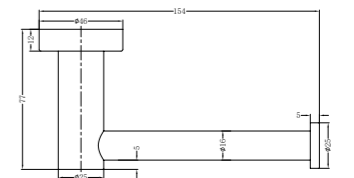

1986 Gun Metal Grey

Toilet Roll Holder
SKU:NR1986GM
Colours Available: