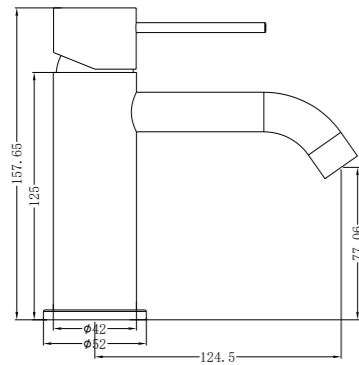

YSW2219-01 Brushed Nickel

Basin Mixer
Water Rating: 5 Star, 5L/Min
SKU:NR221901BN
Colours Available: