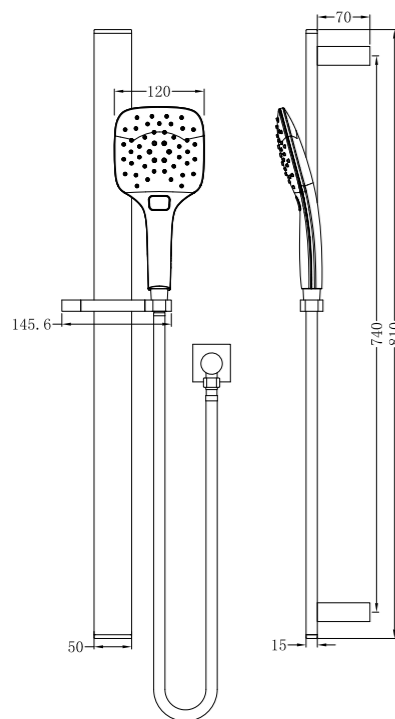

YSW304 Matte Black

Rain 3 Function Rail Shower
Water Rating: 3 Star, 8.5L/Min
SKU:NR304MB
Colours Available: