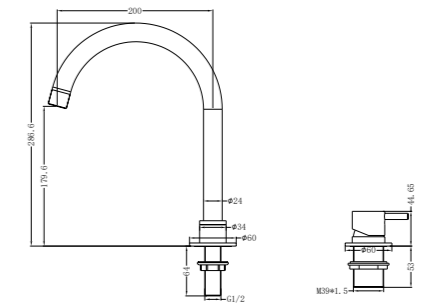

YSW2219-01B Brushed Nickel

Hob Basin Mixer Round Spout
Water Rating: 6 Star, 4.5L/Min
SKU:NR221901bBN
Colours Available: