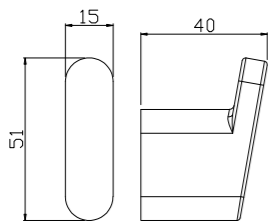

7082A Chrome

Robe Hook
SKU:NR7082aCH
Colours Available: