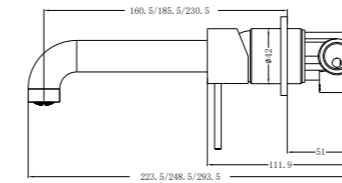

YSW2219-07C Chrome

Wall Basin Mixer
Separate Back Plate 160/185/230mm Spout
Water Rating: 5 Star, 6L/Min
160mm SKU:NR221907c160CH
185mm SKU:NR221907c185CH
230mm SKU:NR221907c230CH
Colours Available: