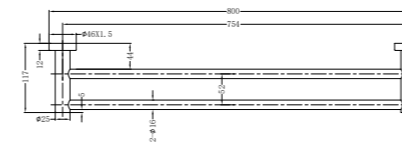

**1930D Brushed Nickel**

Double Towel Rail 800mm  
SKU:NR1930dBN  
Colours Available:

**1930 Brushed Nickel**

Single Towel Rail 800mm  
SKU:NR1930BN  
Colours Available:

**1987A Brushed Nickel**

Shower Shelf  
SKU:NR1987aBN  
Colours Available: