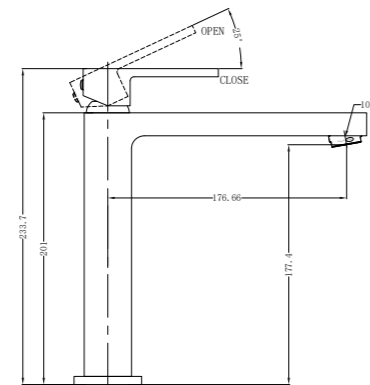

YSW3013-07 Chrome

Kitchen Mixer
Water Rating: 5 Star, 6L/Min
SKU:NR301307CH
Colours Available: