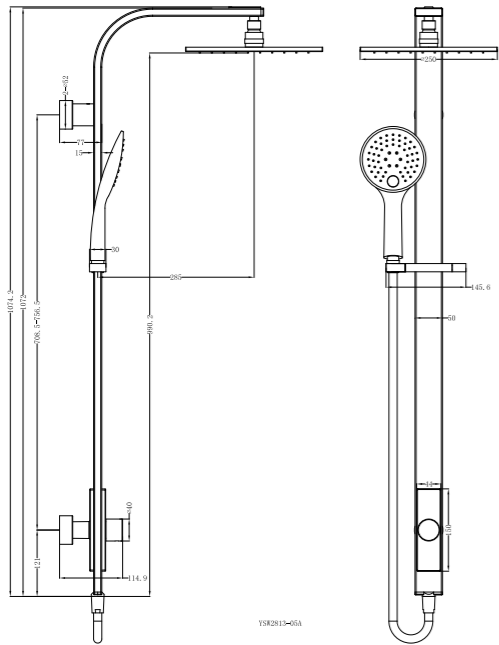

YSW2813-05A Matte Black

Rain Round Shower Set Single Hose
Water Rating: 3 Star, 8.5L/Min
SKU:NR281305aMB
Colours Available: