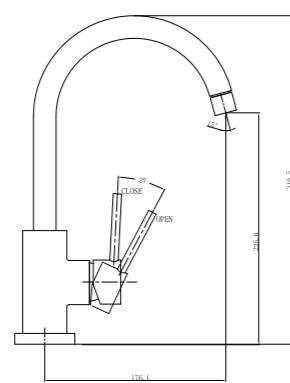

YSW2508-07 Matte Black

Kitchen Mixer Gooseneck
Water Rating: 4 Star, 7.5L/Min
SKU:NR250807MB
Colours Available: