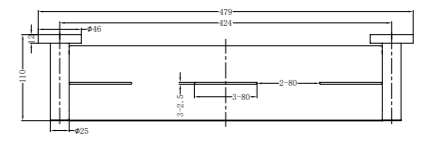

**1930D Brushed Nickel**

Double Towel Rail 800mm  
SKU:NR1930dBN  
Colours Available:

**1930 Brushed Nickel**

Single Towel Rail 800mm  
SKU:NR1930BN  
Colours Available:

**1987A Brushed Nickel**

Shower Shelf  
SKU:NR1987aBN  
Colours Available: