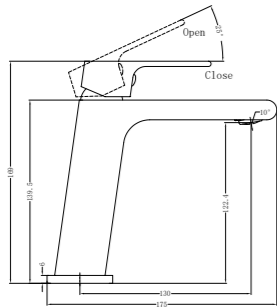

YSW3215-01 Chrome

Basin Mixer
Water Rating: 5 Star, 5L/Min
SKU:NR321501CH
Colours Available: