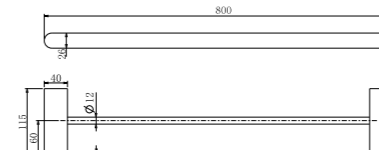

9030D Gun Metal Grey

Double Towel Rail 800mm
SKU:NR9030dGM
Colours Available: