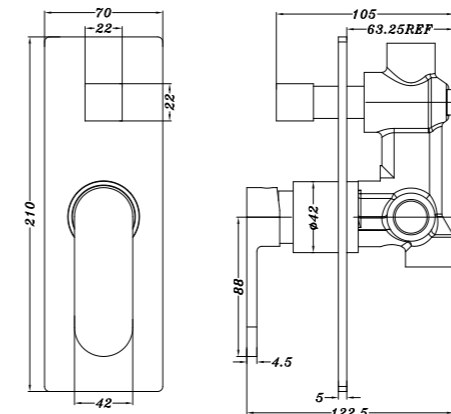

YSW3013-09A Chrome

Shower Mixer With Divertor
SKU:NR301309aCH
Colours Available: