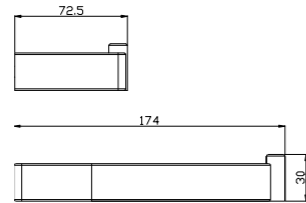

8086 Chrome

Toilet Roll Holder
SKU:NR8086CH
Colours Available: