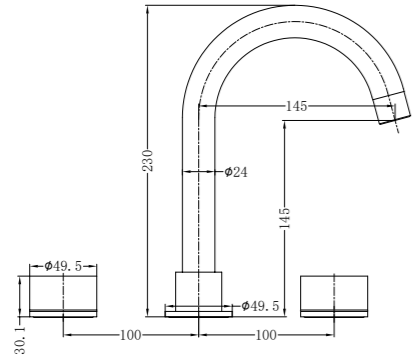

YSW2117-01 Matte Black

Basin Set
Water Rating: 5 Star, 6L/Min
SKU:NR211701MB
Colours Available: