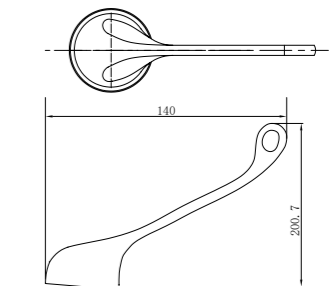

503022 Chrome

Disable Handle Only
SKU:NR503022CH
Colours Available: