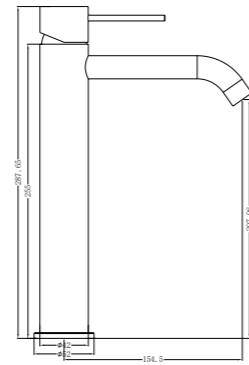

**YSW2219-07C Brushed Nickel**

Wall Basin Mixer  
 Separate Back Plate 160/185/230mm Spout  
 Water Rating: 5 Star, 6L/Min  
 160mm SKU:NR221907c160BN  
 185mm SKU:NR221907c185BN  
 230mm SKU:NR221907c230BN  
 Colours Available: