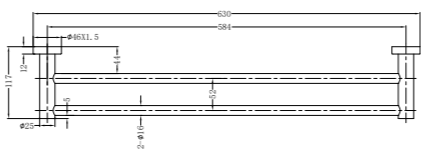

1924D Brushed Gold

Double Towel Rail 600mm
SKU:NR1924dBG
Colours Available: