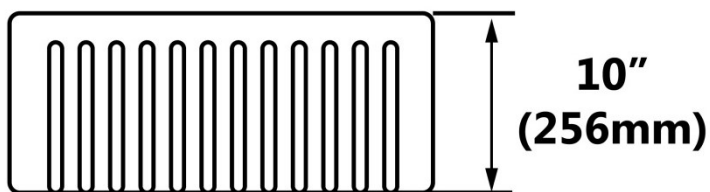

BUTLER
605 Single Bowl

sarento

KC605-455

RRP inc GST. **\$749.00**

- Traditional heritage style design
- Quality vitreous ceramic construction with high-gloss finish
- Centrally located waste
- Basket wastes not included for this product
- **Measurements are to be treated with +/-3mm tolerance*