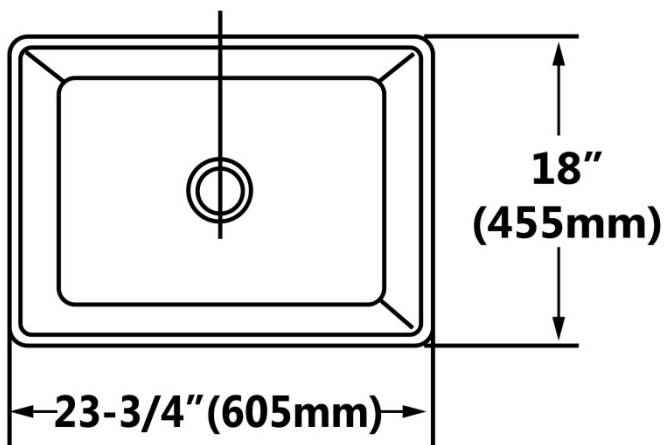

BUTLER
605 Single Bowl

sarento

KC605-455

RRP inc GST. **\$749.00**

- Traditional heritage style design
- Quality vitreous ceramic construction with high-gloss finish
- Centrally located waste
- Basket wastes not included for this product
- **Measurements are to be treated with +/-3mm tolerance*

*

Disclaimer – Image for illustrative purposes only. Product details, images, line drawings and measurements may vary depending on the individual products received. Information provided on this page should be used as a guide for selection purposes only. All products above must, under regulation, be installed by the respective and qualified trade persons according to the installation manual provided with the product. The manufacturer/distributor reserves the right to refuse responsibility for any errors made due to sole reliance on information provided in this document.