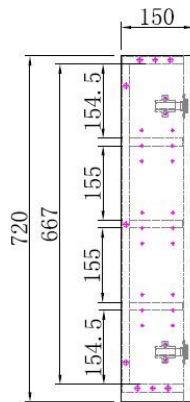

CALIBER

900 Mirror Cabinet

PRIME
VANITIES

MC0900---

RRP inc GST. **\$395.00**

- High moisture resistant MDF construction with 5mm mirror
- Soft closing hinges
- 15mm bevelled edges and continued finish throughout interior
- **Measurements are to be treated with +/-3mm tolerance*

Disclaimer – Image for illustrative purposes only. Product details, images, line drawings and measurements may vary depending on the individual products received. Information provided on this page should be used as a guide for selection purposes only. All products above must, under regulation, be installed by the respective and qualified trade persons according to the installation manual provided with the product. The manufacturer/distributor reserves the right to refuse responsibility for any errors made due to sole reliance on information provided in this document.