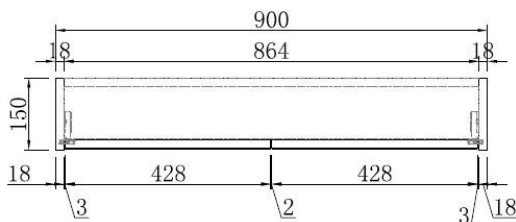

CALIBER

900 Mirror Cabinet

PRIME
VANITIES

MC0900---

RRP inc GST. **\$395.00**

- High moisture resistant MDF construction with 5mm mirror
- Soft closing hinges
- 15mm bevelled edges and continued finish throughout interior
- **Measurements are to be treated with +/-3mm tolerance*

Disclaimer – Image for illustrative purposes only. Product details, images, line drawings and measurements may vary depending on the individual products received. Information provided on this page should be used as a guide for selection purposes only. All products above must, under regulation, be installed by the respective and qualified trade persons according to the installation manual provided with the product. The manufacturer/distributor reserves the right to refuse responsibility for any errors made due to sole reliance on information provided in this document.