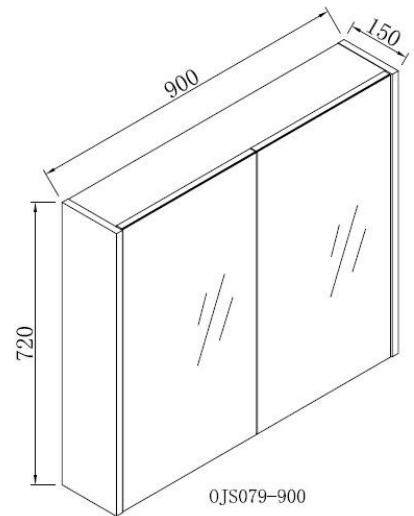

CALIBER

900 Mirror Cabinet

PRIME
VANITIES

MC0900---

RRP inc GST. **\$395.00**

- High moisture resistant MDF construction with 5mm mirror
- Soft closing hinges
- 15mm bevelled edges and continued finish throughout interior
- **Measurements are to be treated with +/-3mm tolerance*