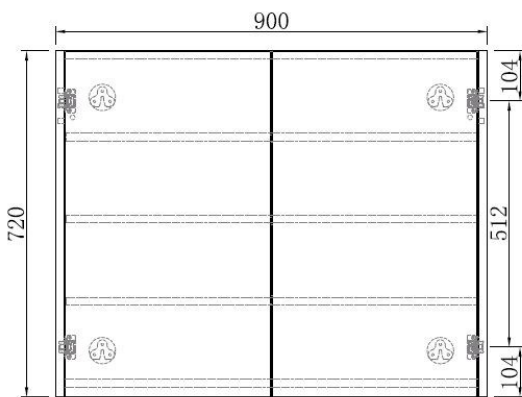

CALIBER

900 Mirror Cabinet

PRIME
VANITIES

MC0900---

RRP inc GST. **\$395.00**

- High moisture resistant MDF construction with 5mm mirror
- Soft closing hinges
- 15mm bevelled edges and continued finish throughout interior
- **Measurements are to be treated with +/-3mm tolerance*

Disclaimer – Image for illustrative purposes only. Product details, images, line drawings and measurements may vary depending on the individual products received. Information provided on this page should be used as a guide for selection purposes only. All products above must, under regulation, be installed by the respective and qualified trade persons according to the installation manual provided with the product. The manufacturer/distributor reserves the right to refuse responsibility for any errors made due to sole reliance on information provided in this document.