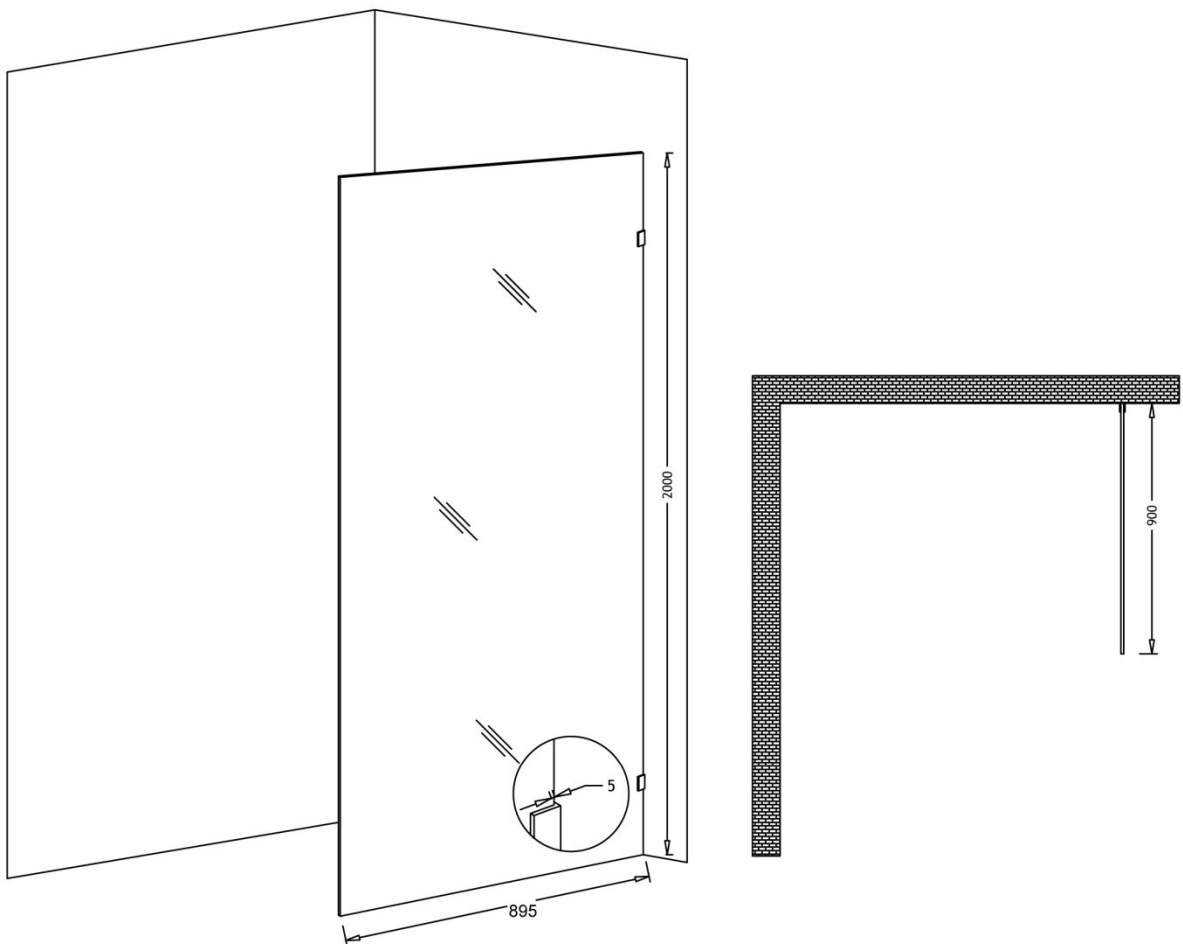

900 Panel

Frameless Shower Screen

SF0900A

RRP inc GST. \$799.00

- 10mm tempered safety glass construction
- Solid brass mounting fixtures, chrome plated or matte black powder coated
- All tempered safety glass is to be installed by a licensed glazier
- **Measurements are to be treated with +/-3mm tolerance*

900*2000

* Wastes not provided

Disclaimer – Image for illustrative purposes only. Product details, images, line drawings and measurements may vary depending on the individual products received. Information provided on this page should be used as a guide for selection purposes only. All products above must, under regulation, be installed by the respective and qualified trade persons according to the installation manual provided with the product. The manufacturer/distributor reserves the right to refuse responsibility for any errors made due to sole reliance on information provided in this document.