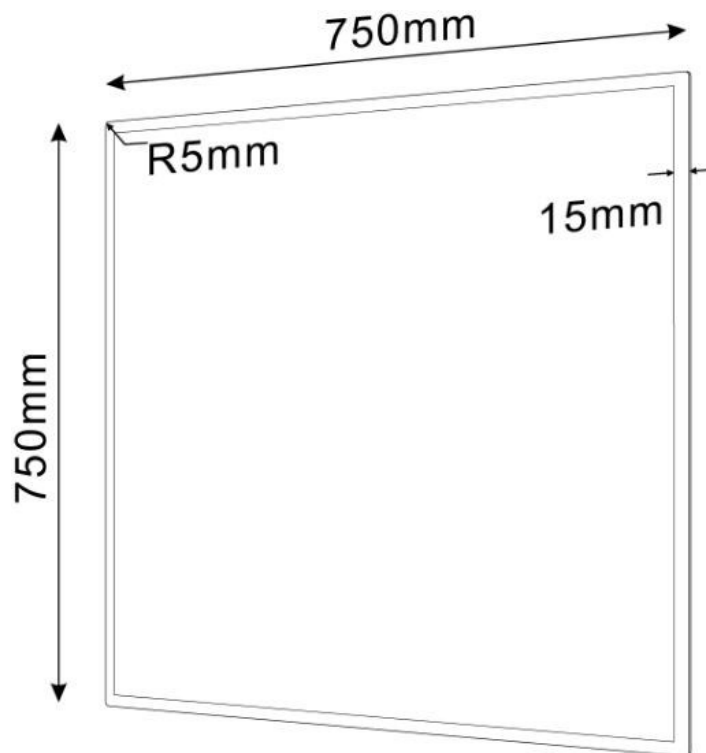

SLIMLINE 750 Mirror

SM0750

RRP inc GST. **\$139.00**

- 5mm mirror
- 15mm bevelled edges
- 3 fixing points for portrait or landscape mounting
- **Measurements are to be treated with +/-3mm tolerance*

*

Disclaimer – Image for illustrative purposes only. Product details, images, line drawings and measurements may vary depending on the individual products received. Information provided on this page should be used as a guide for selection purposes only. All products above must, under regulation, be installed by the respective and qualified trade persons according to the installation manual provided with the product. The manufacturer/distributor reserves the right to refuse responsibility for any errors made due to sole reliance on information provided in this document.