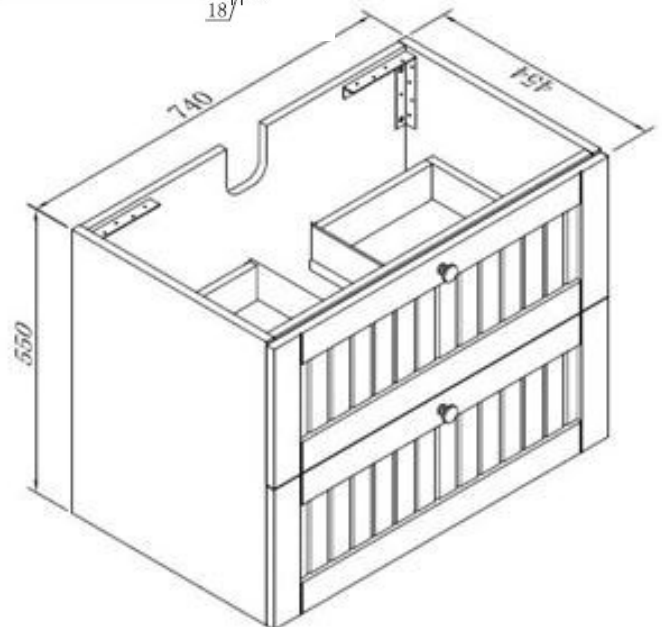

Package includes :

- Cabinet
- Stone of choice
- Basins of choice
- Stone cutting

*Images are for illustrative purposes only
*Tapware and wastes are not included in package