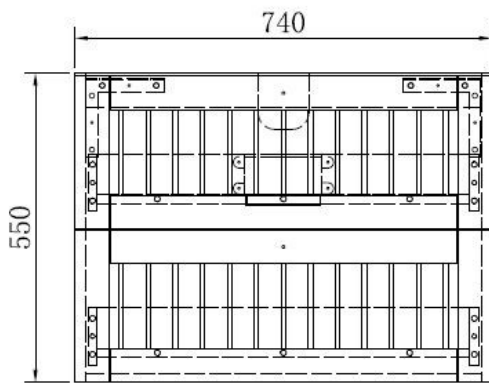

Package includes :

- Cabinet
- Stone of choice
- Basins of choice
- Stone cutting

*Images are for illustrative purposes only
*Tapware and wastes are not included in package