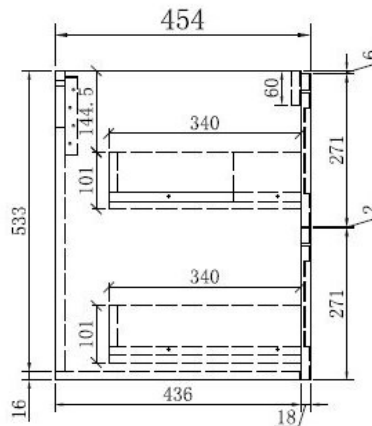

Package includes :

- Cabinet
- Stone of choice
- Basins of choice
- Stone cutting

*Images are for illustrative purposes only
*Tapware and wastes are not included in package