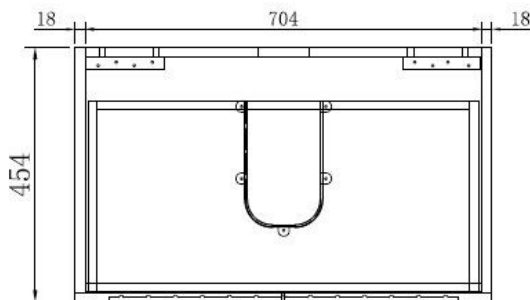

Package includes :

- Cabinet
- Stone of choice
- Basins of choice
- Stone cutting

*Images are for illustrative purposes only
*Tapware and wastes are not included in package